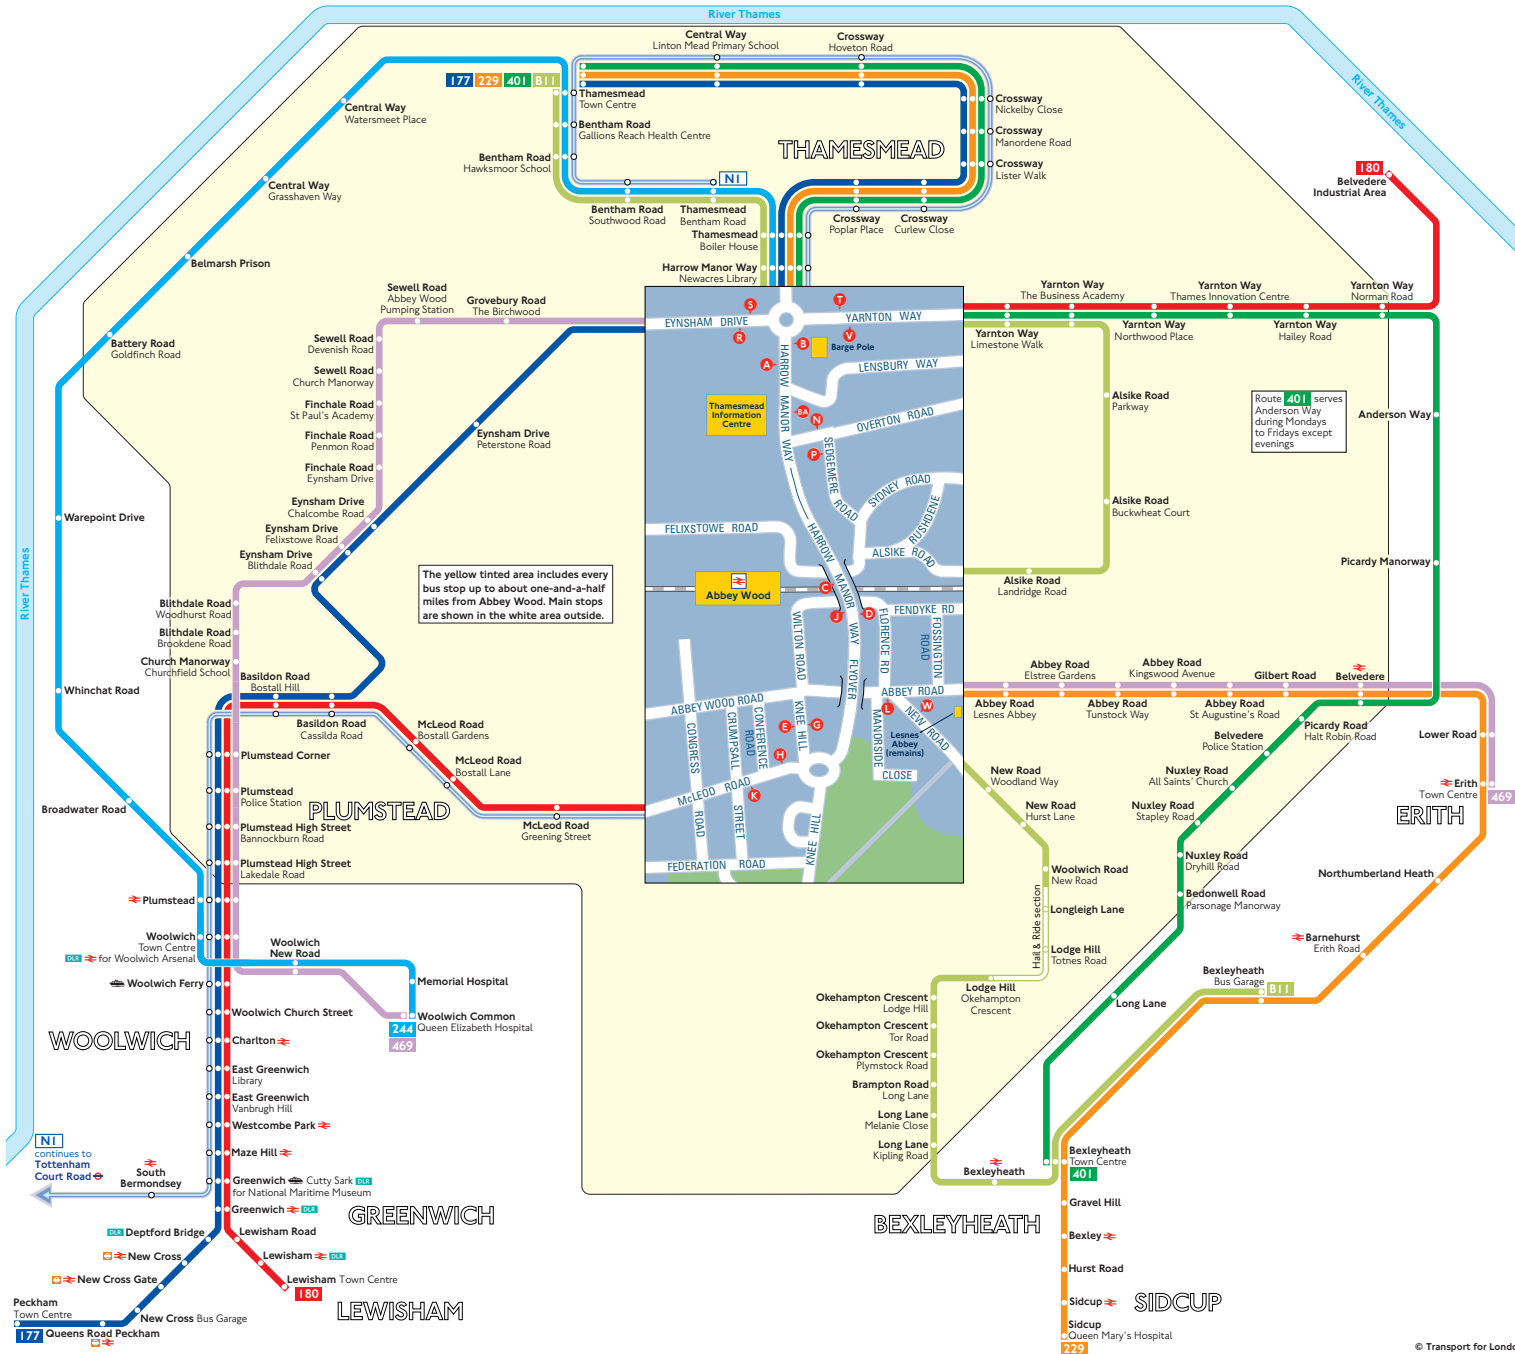

## Key

- 177 Day buses in black
- N1 Night buses in blue
- Connections with London Underground
- Connections with London Overground
- Connections with National Rail
- Connections with Docklands Light Railway
- Connections with river boats
- Mondays to Fridays except evenings

Red discs show the bus stop you need for your chosen bus service. The disc appears on the top of the bus stop in the street (see map of town centre in centre of diagram).

## Route finder

### Night buses

Bus route	Towards	Bus stops
N1	Thamesmead	A C H
	Tottenham Court Road	B BA D K