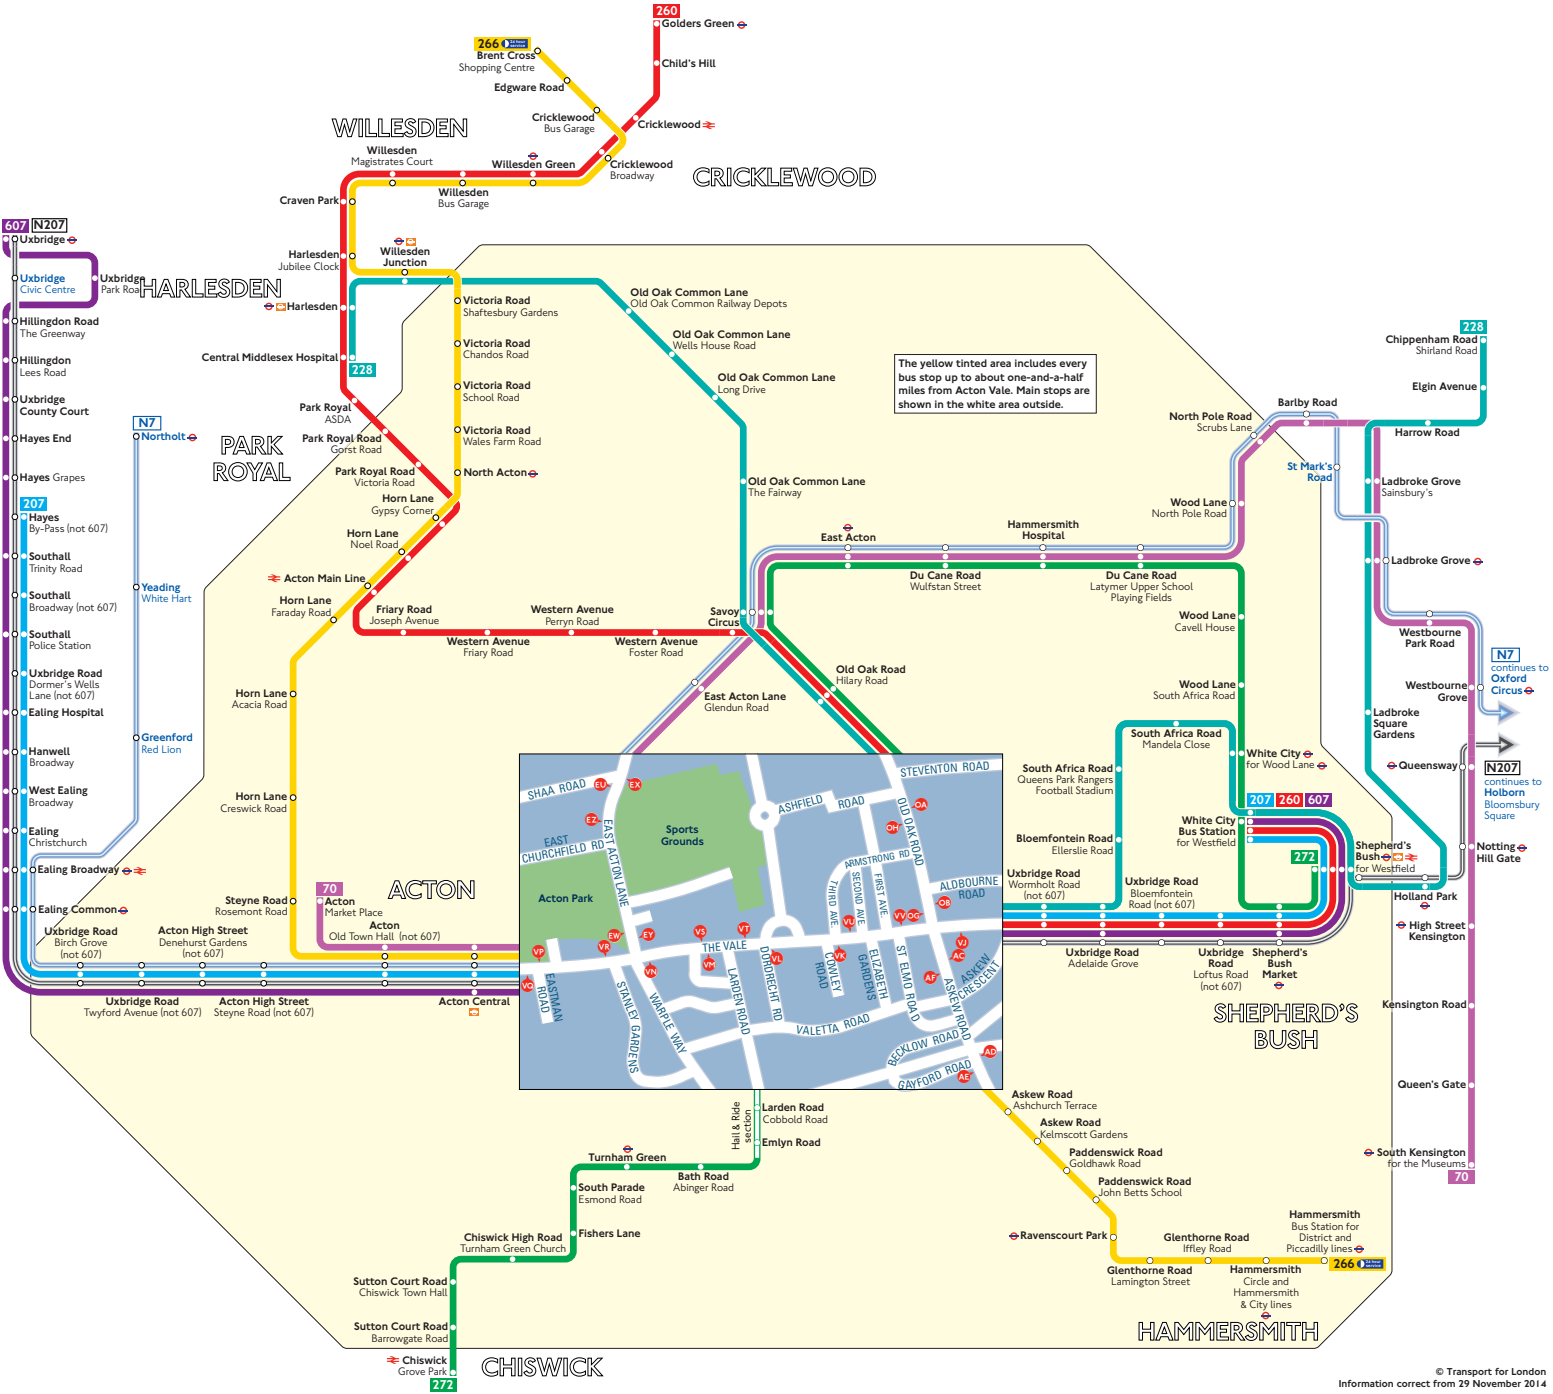

Buses from Acton Vale

Key

- 70 Day buses in black
- N7 Night buses in blue
- Connections with London Underground
- Connections with London Overland
- Connections with National Rail
- ◆ Limited stop
- ▼ Not served weekday morning and evening peak hours or Saturday shopping hours

 Red discs show the bus stop you need for your chosen bus service. The disc  appears on the top of the bus stop in the street (see map of town centre in centre of diagram).

Route finder

Day buses including 24-hour services

Bus route	Towards	Bus stops
70	Acton	2A 2B 2C
	South Kensington	2D 2E 2F
207	Hayes	2G 2H 2I 2J 2K 2L 2M 2N 2O 2P 2Q 2R 2S 2T 2U 2V 2W 2X 2Y 2Z
	White City	2A 2B 2C 2D 2E 2F 2G 2H 2I 2J 2K 2L 2M 2N 2O 2P 2Q 2R 2S 2T 2U 2V 2W 2X 2Y 2Z
228	Central Middlesex Hosp.	2A 2B
	Maida Hill	2C 2D
260	Golders Green	2E 2F
	White City	2G 2H
266	Brent Cross	2I 2J 2K 2L 2M 2N 2O 2P 2Q 2R 2S 2T 2U 2V 2W 2X 2Y 2Z
	Hammersmith	2A 2B 2C 2D 2E 2F 2G 2H 2I 2J 2K 2L 2M 2N 2O 2P 2Q 2R 2S 2T 2U 2V 2W 2X 2Y 2Z
272	Chiswick	2A 2B 2C 2D 2E 2F 2G 2H 2I 2J 2K 2L 2M 2N 2O 2P 2Q 2R 2S 2T 2U 2V 2W 2X 2Y 2Z
	Shepherd's Bush	2A 2B 2C 2D 2E 2F 2G 2H 2I 2J 2K 2L 2M 2N 2O 2P 2Q 2R 2S 2T 2U 2V 2W 2X 2Y 2Z
607	Uxbridge ◆	2A 2B
	White City ◆	2C

Night buses

Bus route	Towards	Bus stops
N7	Northolt	2A 2B 2C
	Oxford Circus	2D 2E 2F
N207	Holborn	2G 2H 2I 2J 2K 2L 2M 2N 2O 2P 2Q 2R 2S 2T 2U 2V 2W 2X 2Y 2Z
	Uxbridge	2A 2B 2C 2D 2E 2F 2G 2H 2I 2J 2K 2L 2M 2N 2O 2P 2Q 2R 2S 2T 2U 2V 2W 2X 2Y 2Z