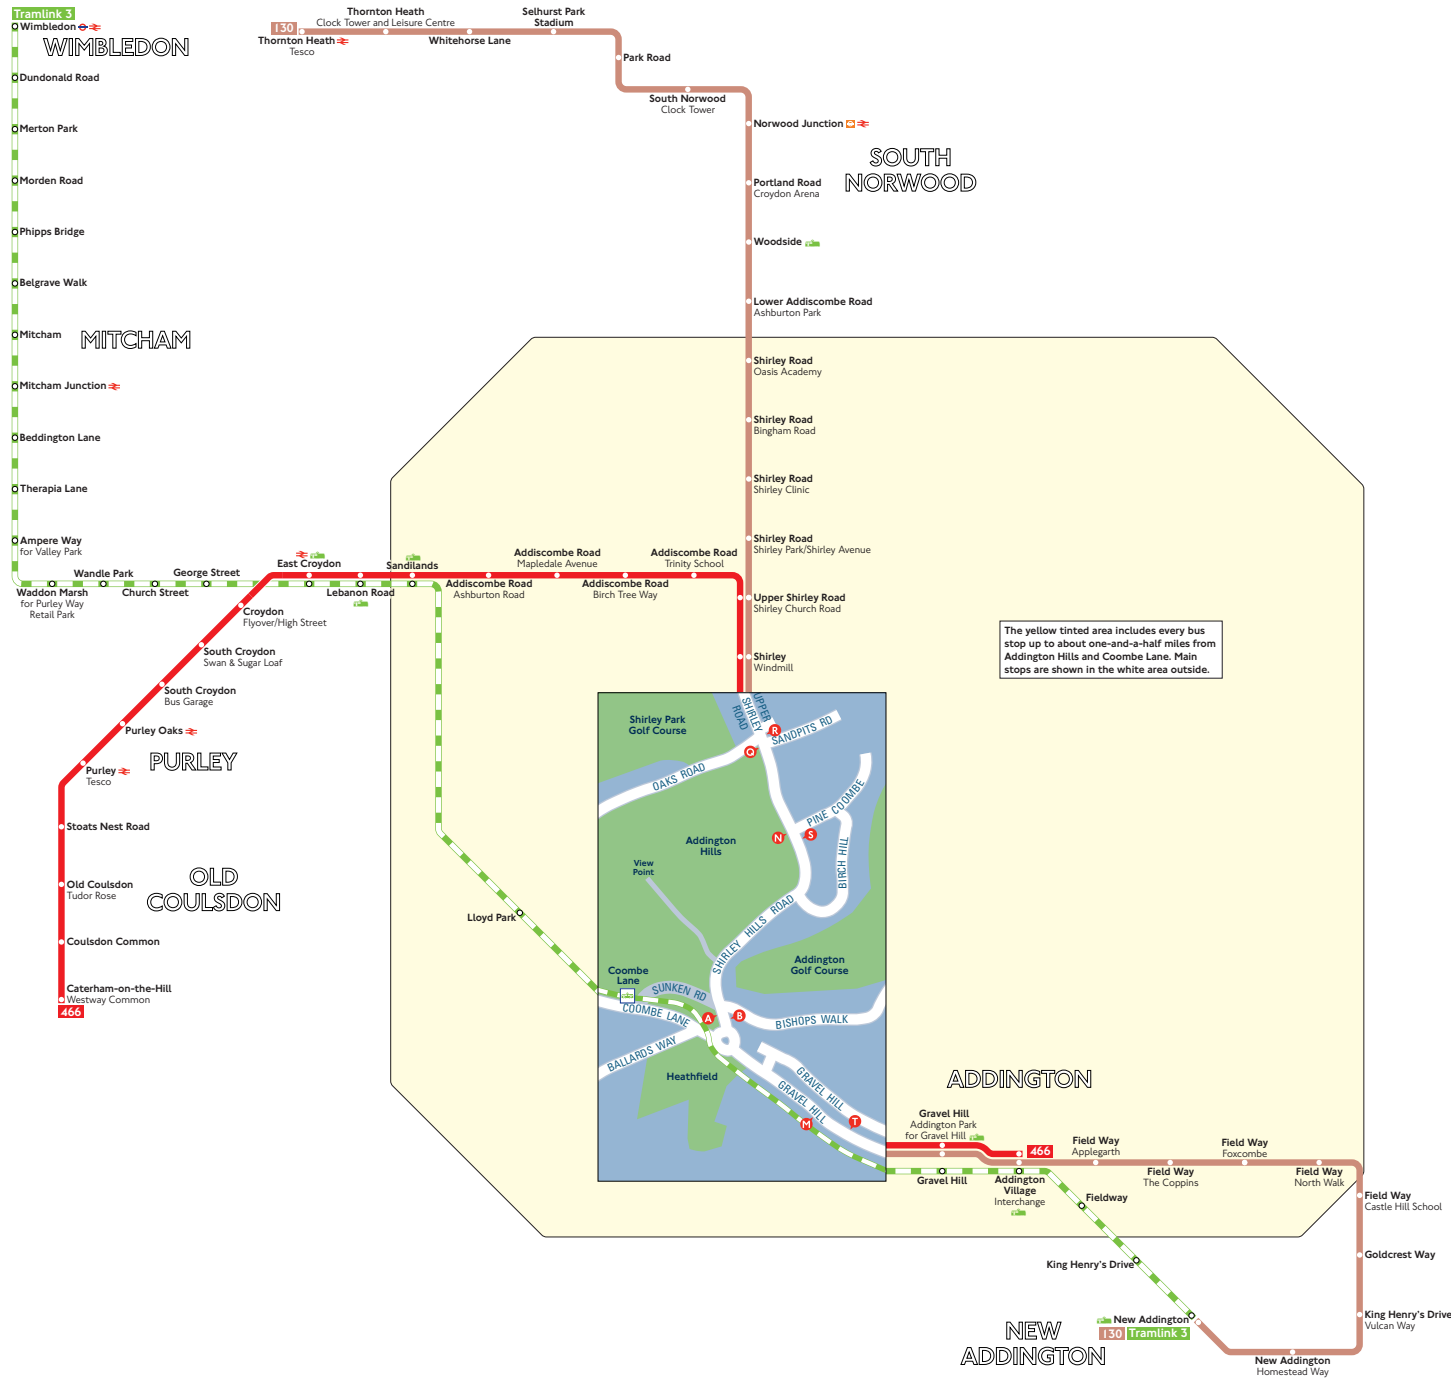

## Key

- Connections with London Underground
- Connections with London Overground
- Connections with National Rail
- Connections with river boats
- Connections with Tramlink

Red discs show the bus stop you need for your chosen bus service. The disc **A** appears on the top of the bus stop in the street (see map of town centre in centre of diagram).

## Route finder

### Day buses

Bus route	Towards	Bus stops
<b>130</b>	New Addington	<b>B R S T</b>
	Thornton Heath	<b>A M N C</b>
<b>466</b>	Addington Village	<b>B R S T</b>
	Caterham-on-the-Hill	<b>A M N C</b>

### Trams

Tram route	Towards	Tram stop
<b>3</b>	New Addington	Tram stop
	Wimbledon	Tram stop