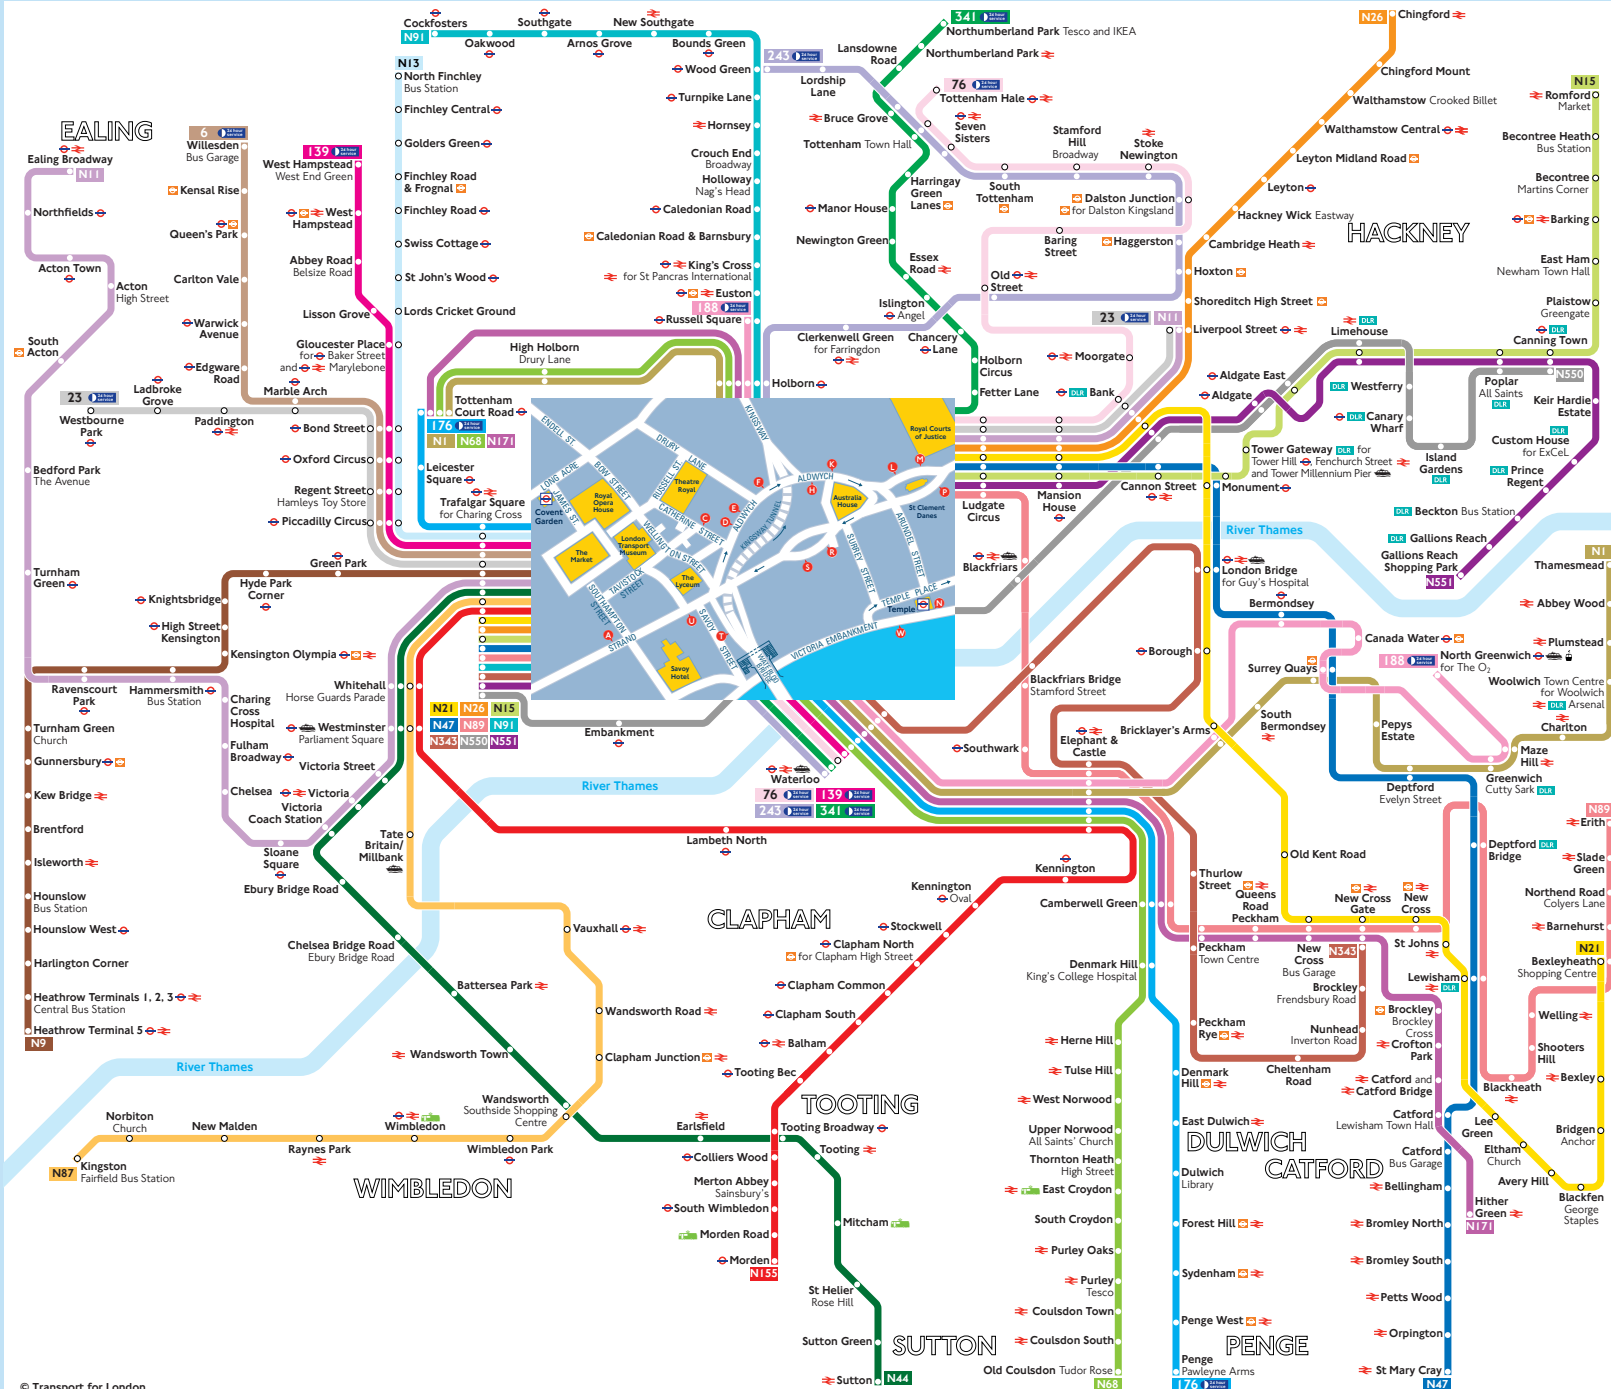

Night buses from Aldwych

Key

- Connections with London Underground
 - Connections with London Overground
 - Connections with National Rail
 - Connections with Docklands Light Railway
 - Connections with Tramlink
 - Connections with river boats
 - Connections with Emirates Air Line
- Red discs show the bus stop you need for your chosen bus service. The disc 'A' appears on the top of the bus stop in the street (see map of town centre in centre of diagram).

Route finder

Night buses including 24-hour services

Bus route	Towards	Bus stops
6	Willesden	A D U
23	Liverpool Street Westbourne Park	A D M P R U
76	Tottenham Hale	P M T
139	Waterloo	P S
176	West Hampstead	T U
188	Tottenham Court Road	T U
243	North Greenwich Russell Square	K S F T
341	Waterloo Wood Green	K S E T
N1	Northumberland Park Waterloo	E L T P S
N9	Thamesmead	K S
N11	Tottenham Court Road Heathrow Terminal 5	F T R U
N13	Ealing Broadway	P R U
N15	Liverpool Street	A D M
N21	Trafalgar Square Bexleyheath	P R U A D L
N26	Trafalgar Square Chingford	P R U A D M
N44	Trafalgar Square	P R U
N47	Sutton St Mary Cray	A D L A R U
N68	Trafalgar Square Old Coulsdon	K S F T
N87	Tottenham Court Road	F T
N89	Kingston Erith	R U A D L
N91	Trafalgar Square Cockfosters	P R U A F
N155	Trafalgar Square	K R U
N171	Morden	R U
N343	Hither Green Tottenham Court Road	K S F T
N550	New Cross Gate Trafalgar Square	A K S T U
N551	Canning Town Trafalgar Square	W P R U
N551	Gallions Reach Trafalgar Square	A D L P R U

© Transport for London
Information correct from 8 November 2014