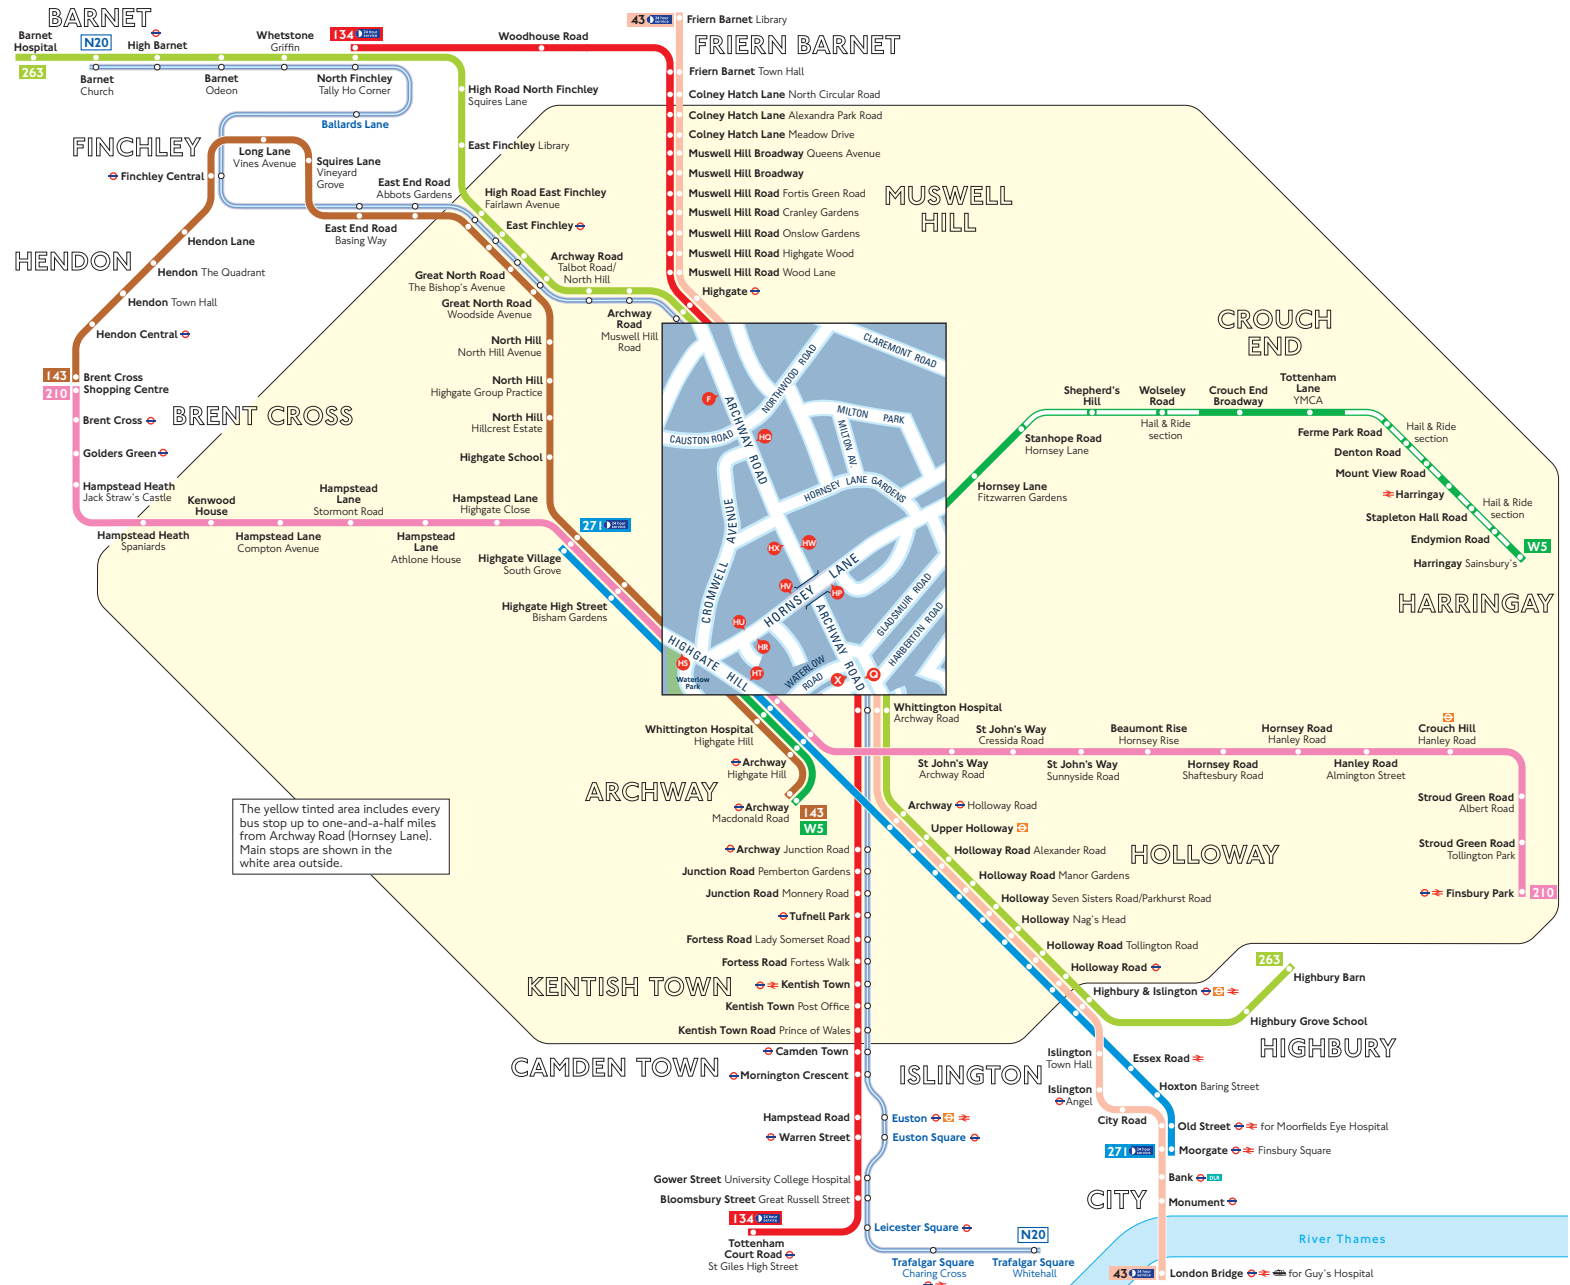

Buses from Archway Road (Hornsey Lane)

Key

- Connections with London Underground
- Connections with London Overground
- Connections with National Rail
- Connections with Docklands Light Railway
- Connections with river boats

Red discs show the bus stop you need for your chosen bus service. The disc appears on the top of the bus stop in the street (see map of town centre in centre of diagram).

Route finder

Day buses including 24-hour services

Bus route	Towards	Bus stops
43	Friern Barnet	F HX X
	London Bridge	HG HW Q
134	North Finchley	F HX X
	Tottenham Court Road	HG HW Q
143	Archway	HT
	Brent Cross	HS
210	Brent Cross	HS
	Finsbury Park	HT
263	Barnet Hospital	F HX X
	Highbury Barn	HG HW Q
271	Highgate Village	HS
	Moorgate	HT
W5	Archway	HP HR HT
	Harringay	HU HV

Night buses

Bus route	Towards	Bus stops
N20	Barnet	F HX X
	Trafalgar Square	HG HW Q