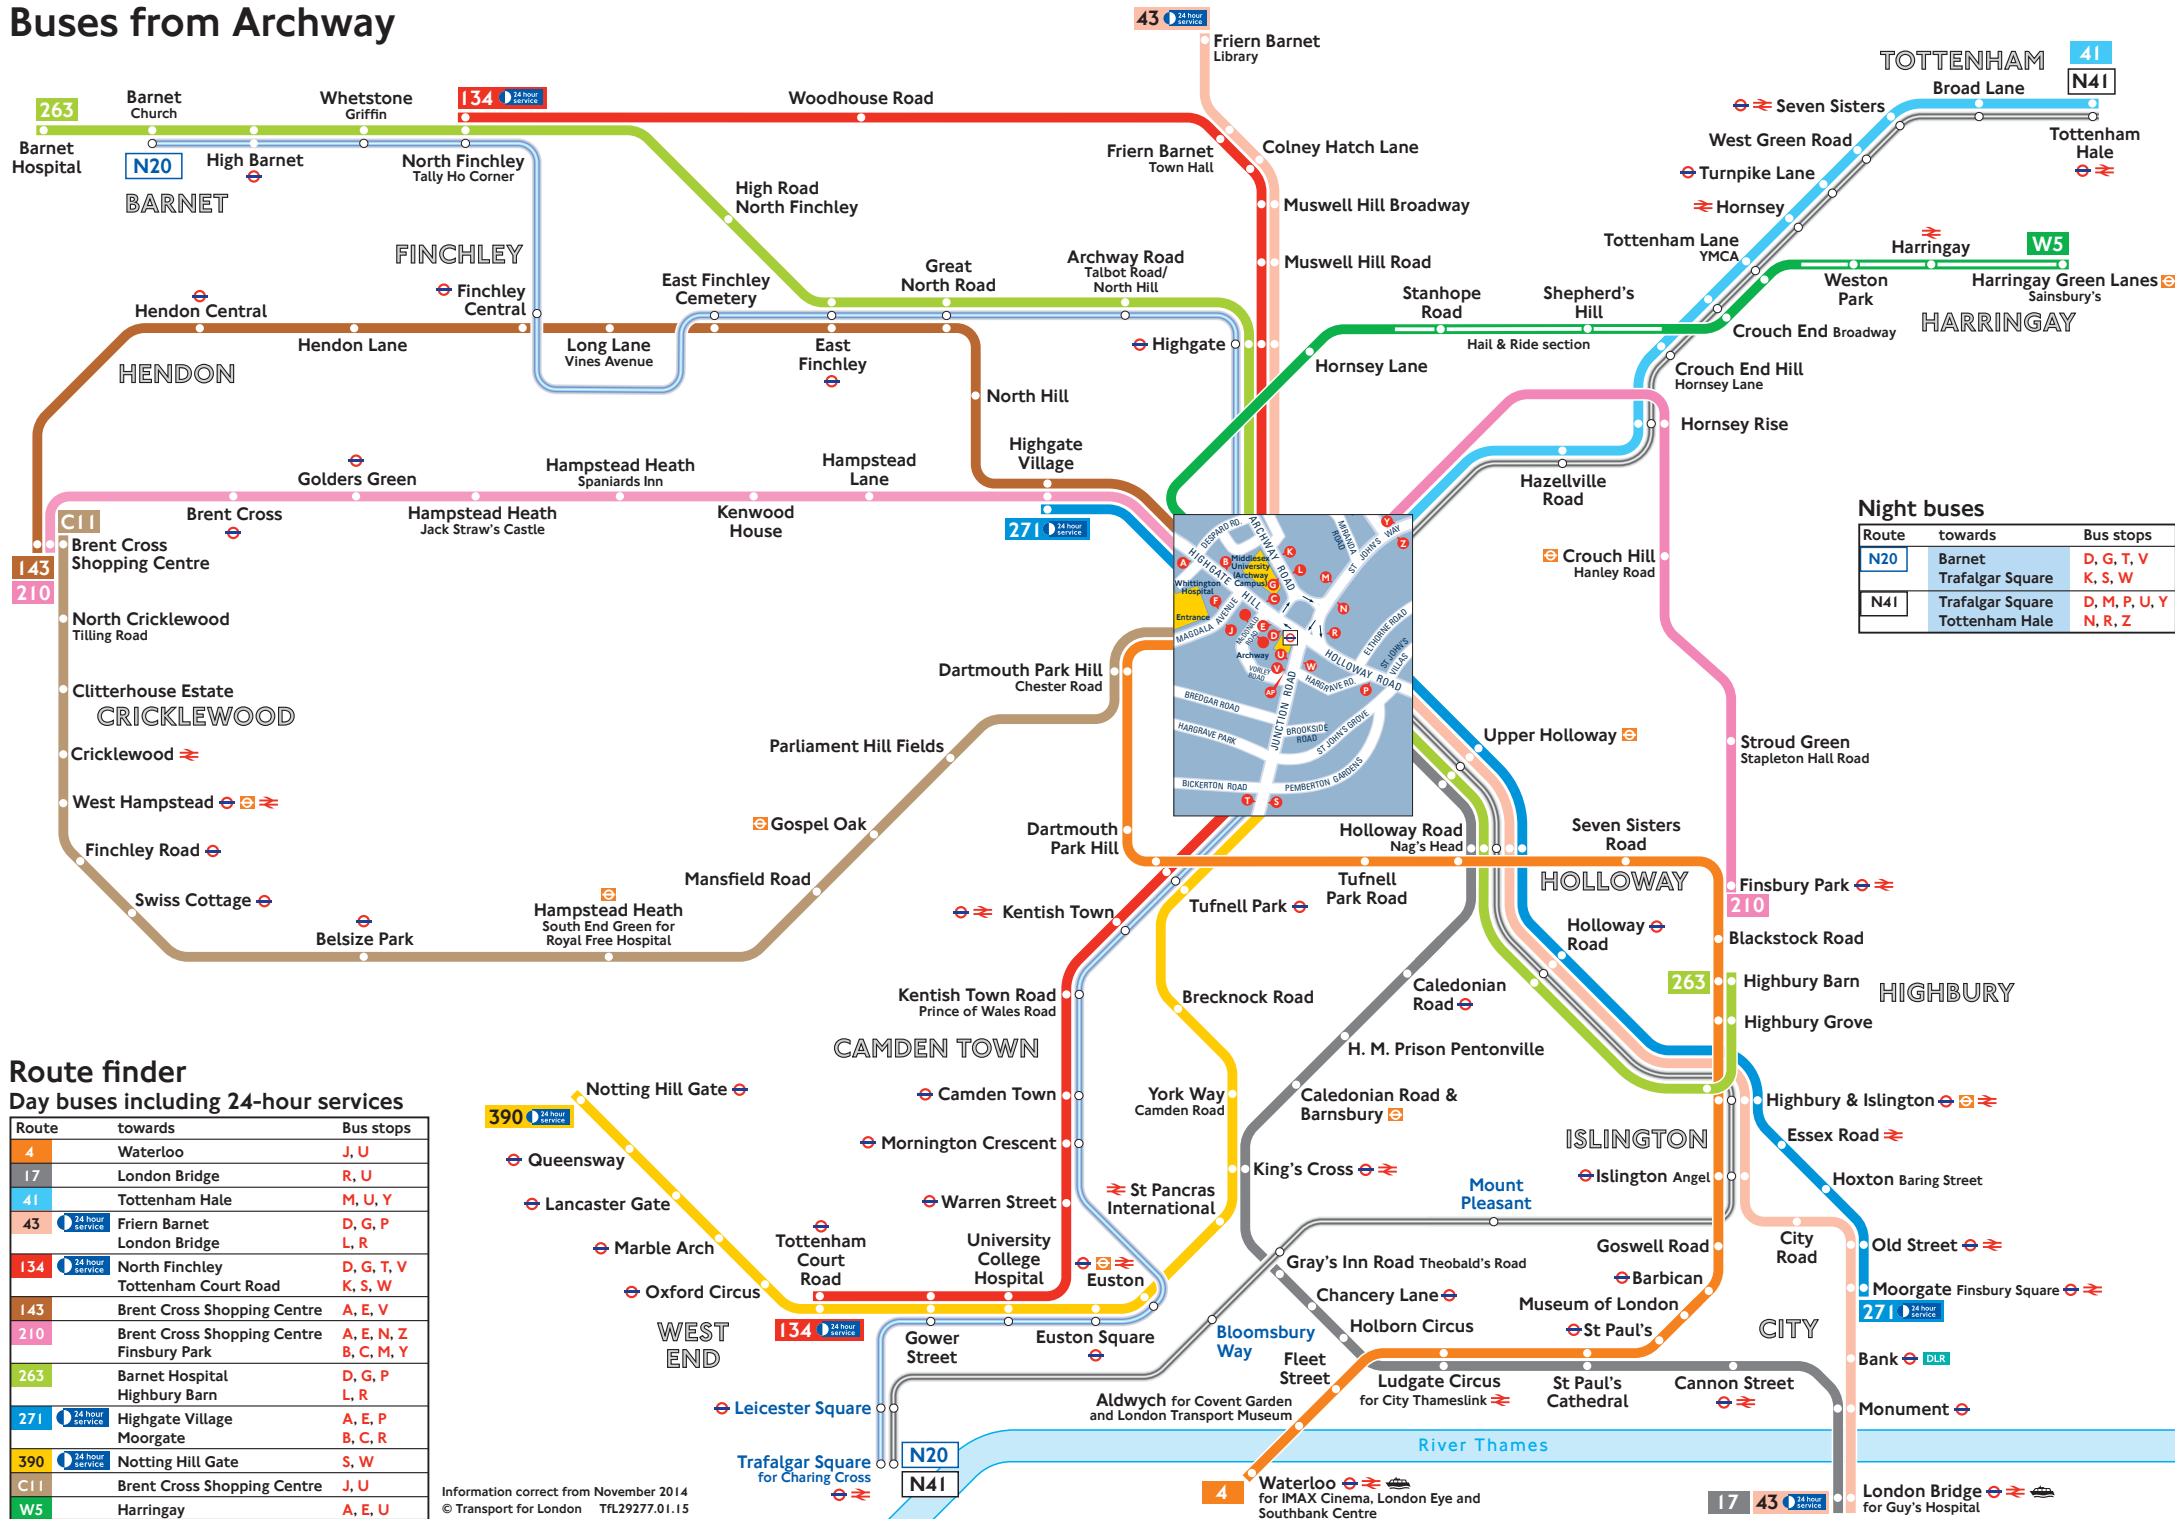

# Buses from Archway

### Night buses

Route	towards	Bus stops
N20	Barnet	D, G, T, V
	Trafalgar Square	K, S, W
N41	Trafalgar Square	D, M, P, U, Y
	Tottenham Hale	N, R, Z

## Route finder

### Day buses including 24-hour services

Route	towards	Bus stops
4	Waterloo	J, U
17	London Bridge	R, U
41	Tottenham Hale	M, U, Y
43	Friern Barnet London Bridge	D, G, P L, R
134	North Finchley Tottenham Court Road	D, G, T, V K, S, W
143	Brent Cross Shopping Centre	A, E, V
210	Brent Cross Shopping Centre Finsbury Park	A, E, N, Z B, C, M, Y
263	Barnet Hospital Highbury Barn	D, G, P L, R
271	Highgate Village Moorgate	A, E, P B, C, R
390	Notting Hill Gate	S, W
C11	Brent Cross Shopping Centre	J, U
W5	Harringay	A, E, U