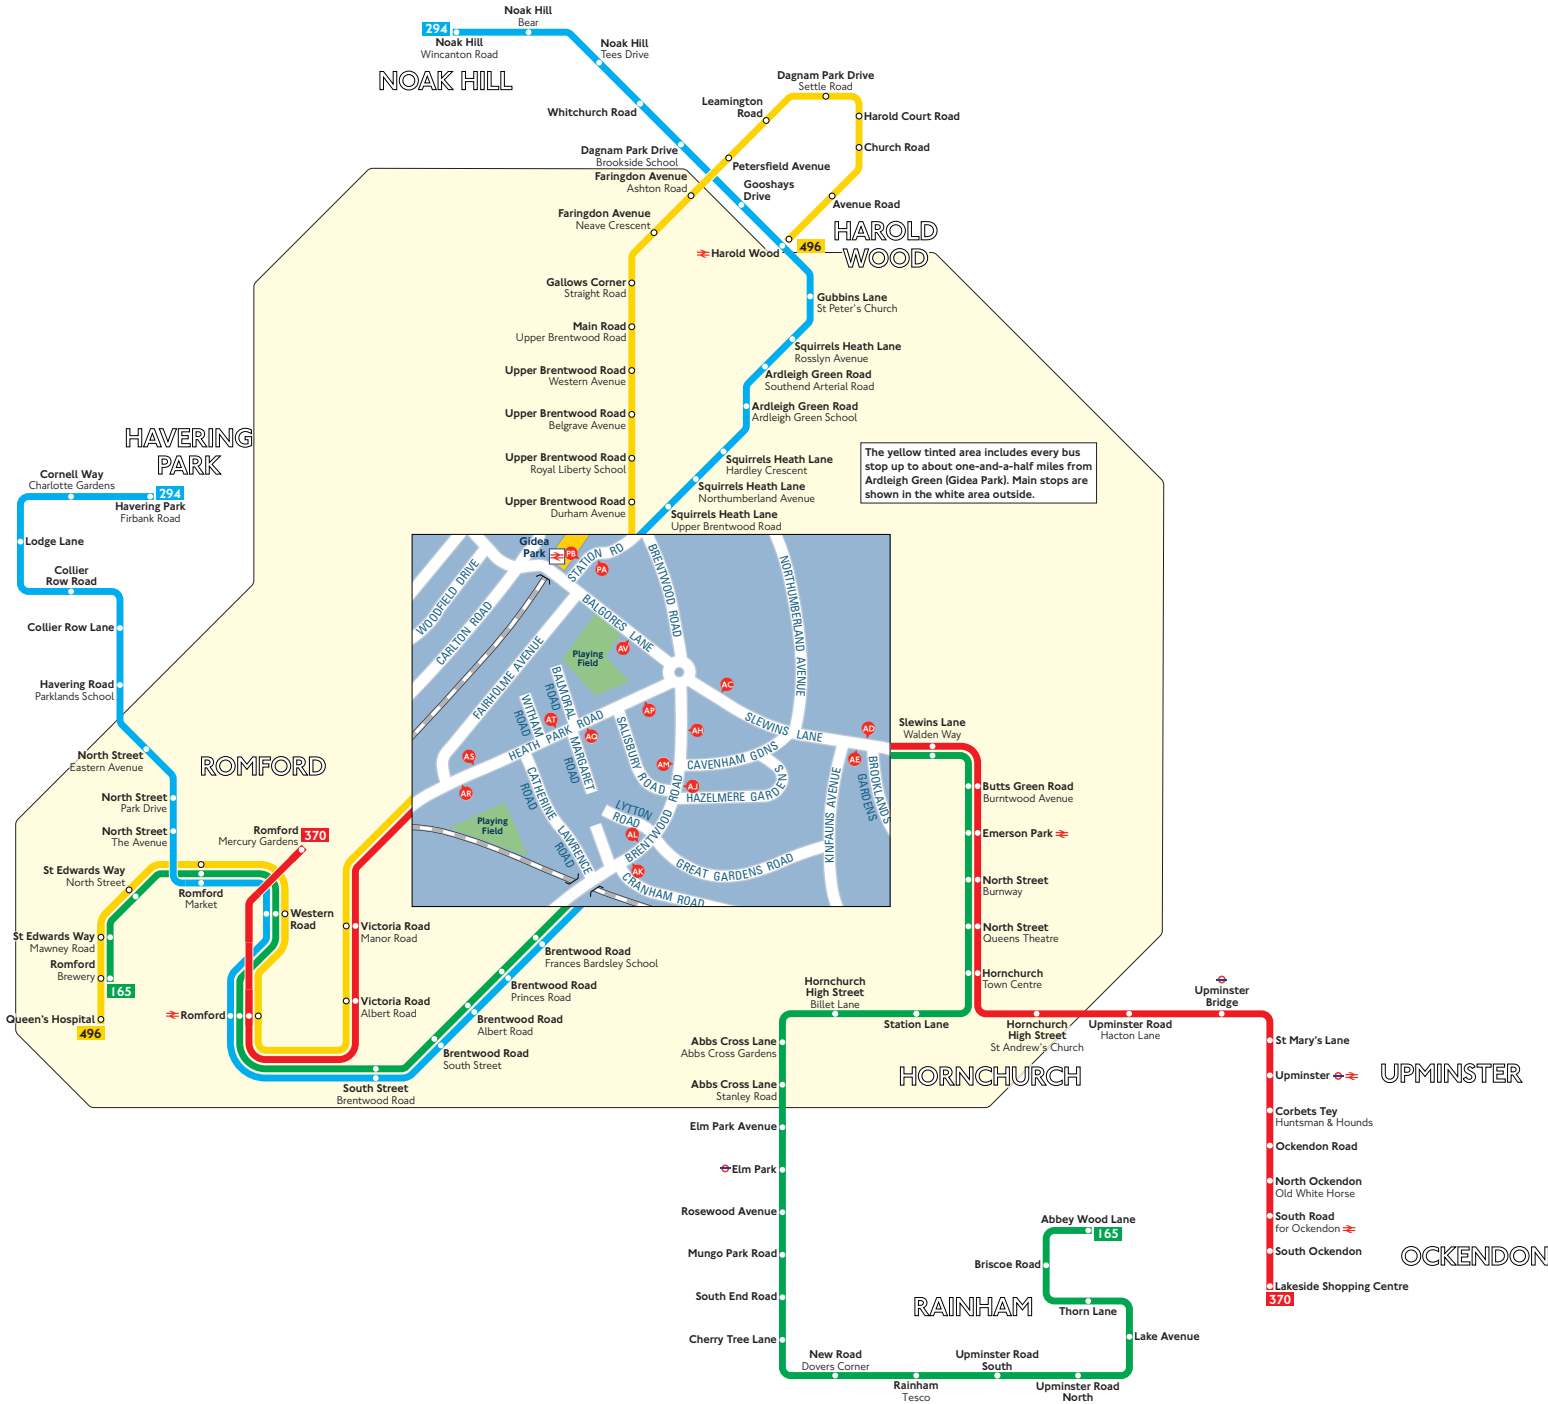

Buses from Ardleigh Green (Gidea Park)

Key

- Red disc with 'A': Connections with London Underground
- Red disc with 'R': Connections with National Rail

Red discs show the bus stop you need for your chosen bus service. The disc **A** appears on the top of the bus stop in the street (see map of town centre in centre of diagram).

Route finder

Day buses

Bus route	Towards	Bus stops
165	Rainham	AC AD AL AM
	Romford	AB AU AV PA
294	Havering Park	AP AU AV PA
	Noak Hill	AB AU AV PB
370	Lakeside Shopping Centre	AC AD AS AT
	Romford	AB AD AS AR
496	Harold Wood	AS AT AV PB
	Romford	AD AC AR PA