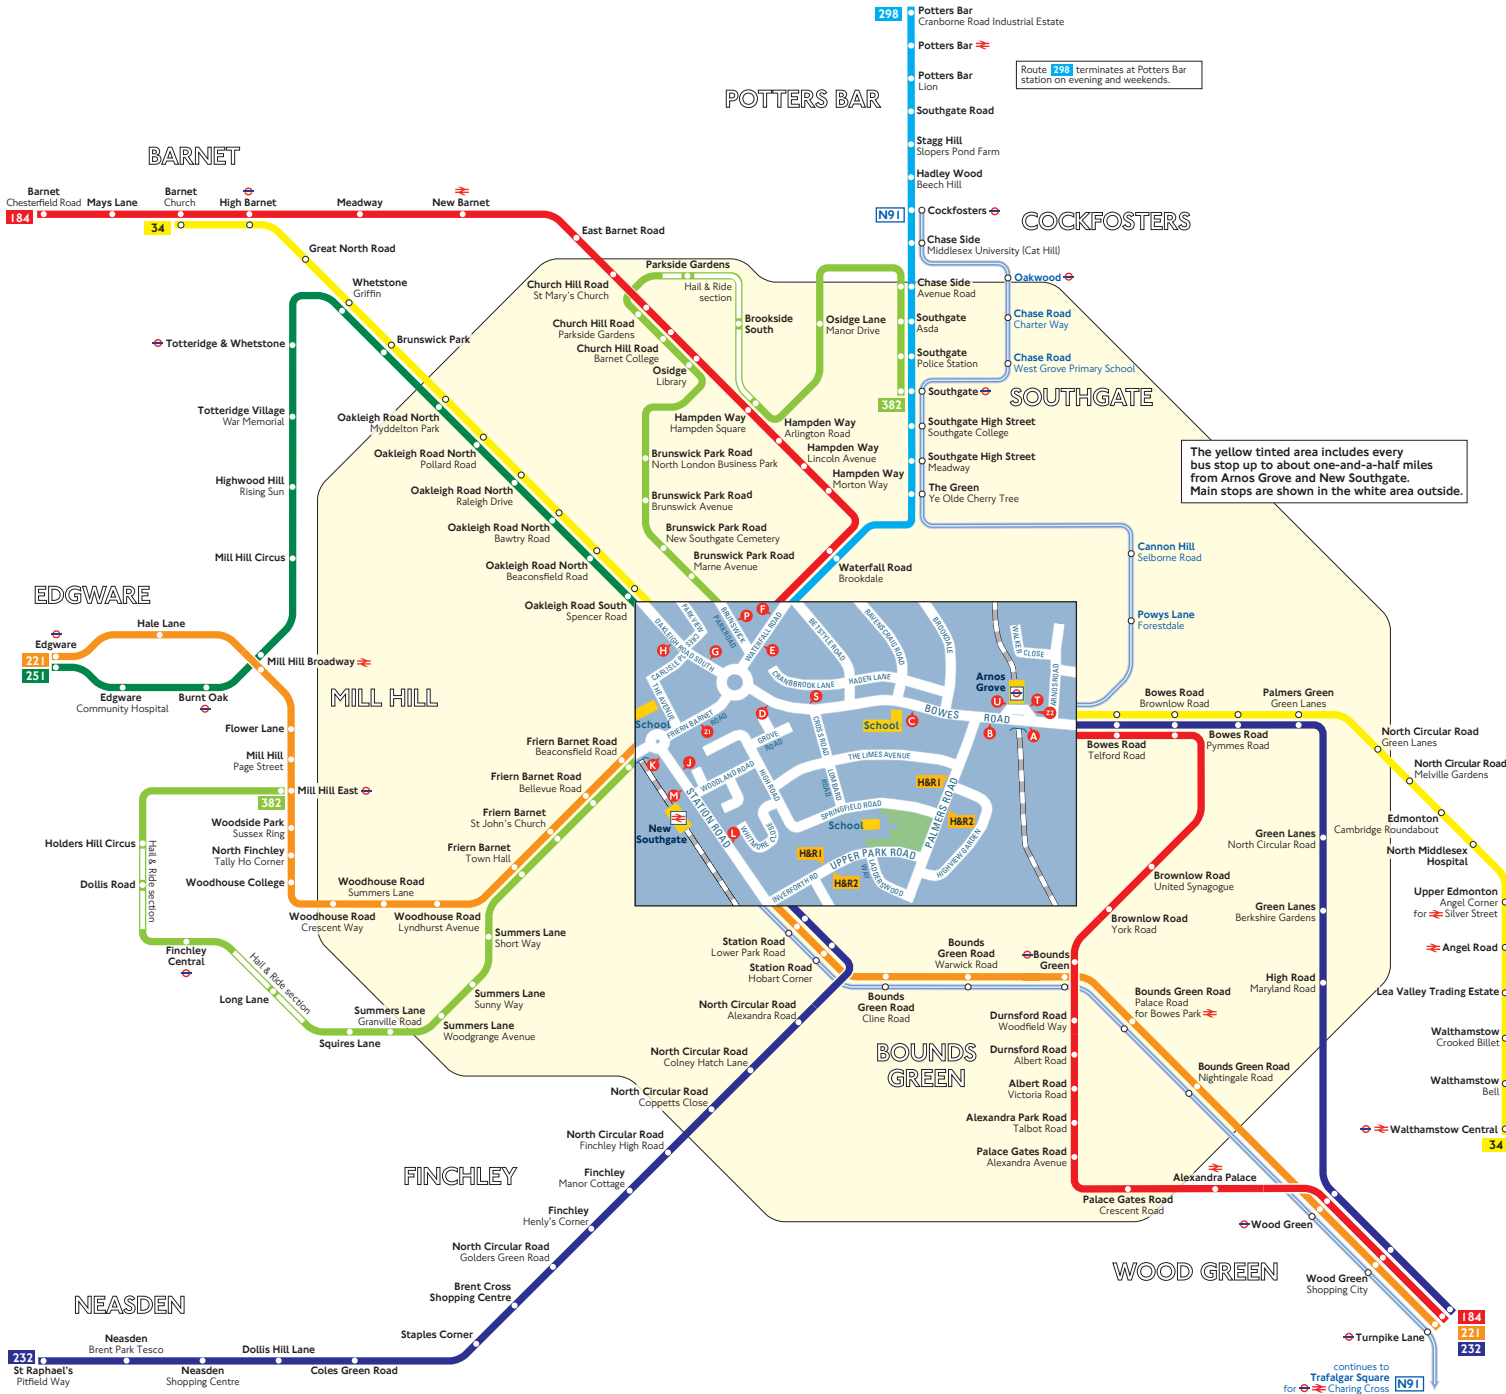

# Buses from Arnos Grove and New Southgate

## Route finder

### Day buses

Bus route	Towards	Bus stops
34	Barnet	A C D H
	Walthamstow Central	G S T
184	Barnet	A C D F
	Turnpike Lane	E S T
221	Edgware	K M
	Turnpike Lane	J L
232	St Raphael's	A C D J L
	Turnpike Lane	K M S T
251	Edgware	B C D H
298	Potters Bar	B C D F
382	Mill Hill East	K M P S T H&R2
	Southgate	G B J L T H&R1

### Night buses

Bus route	Towards	Bus stops
N91	Cockfosters	K M S T
	Trafalgar Square	A C D J L