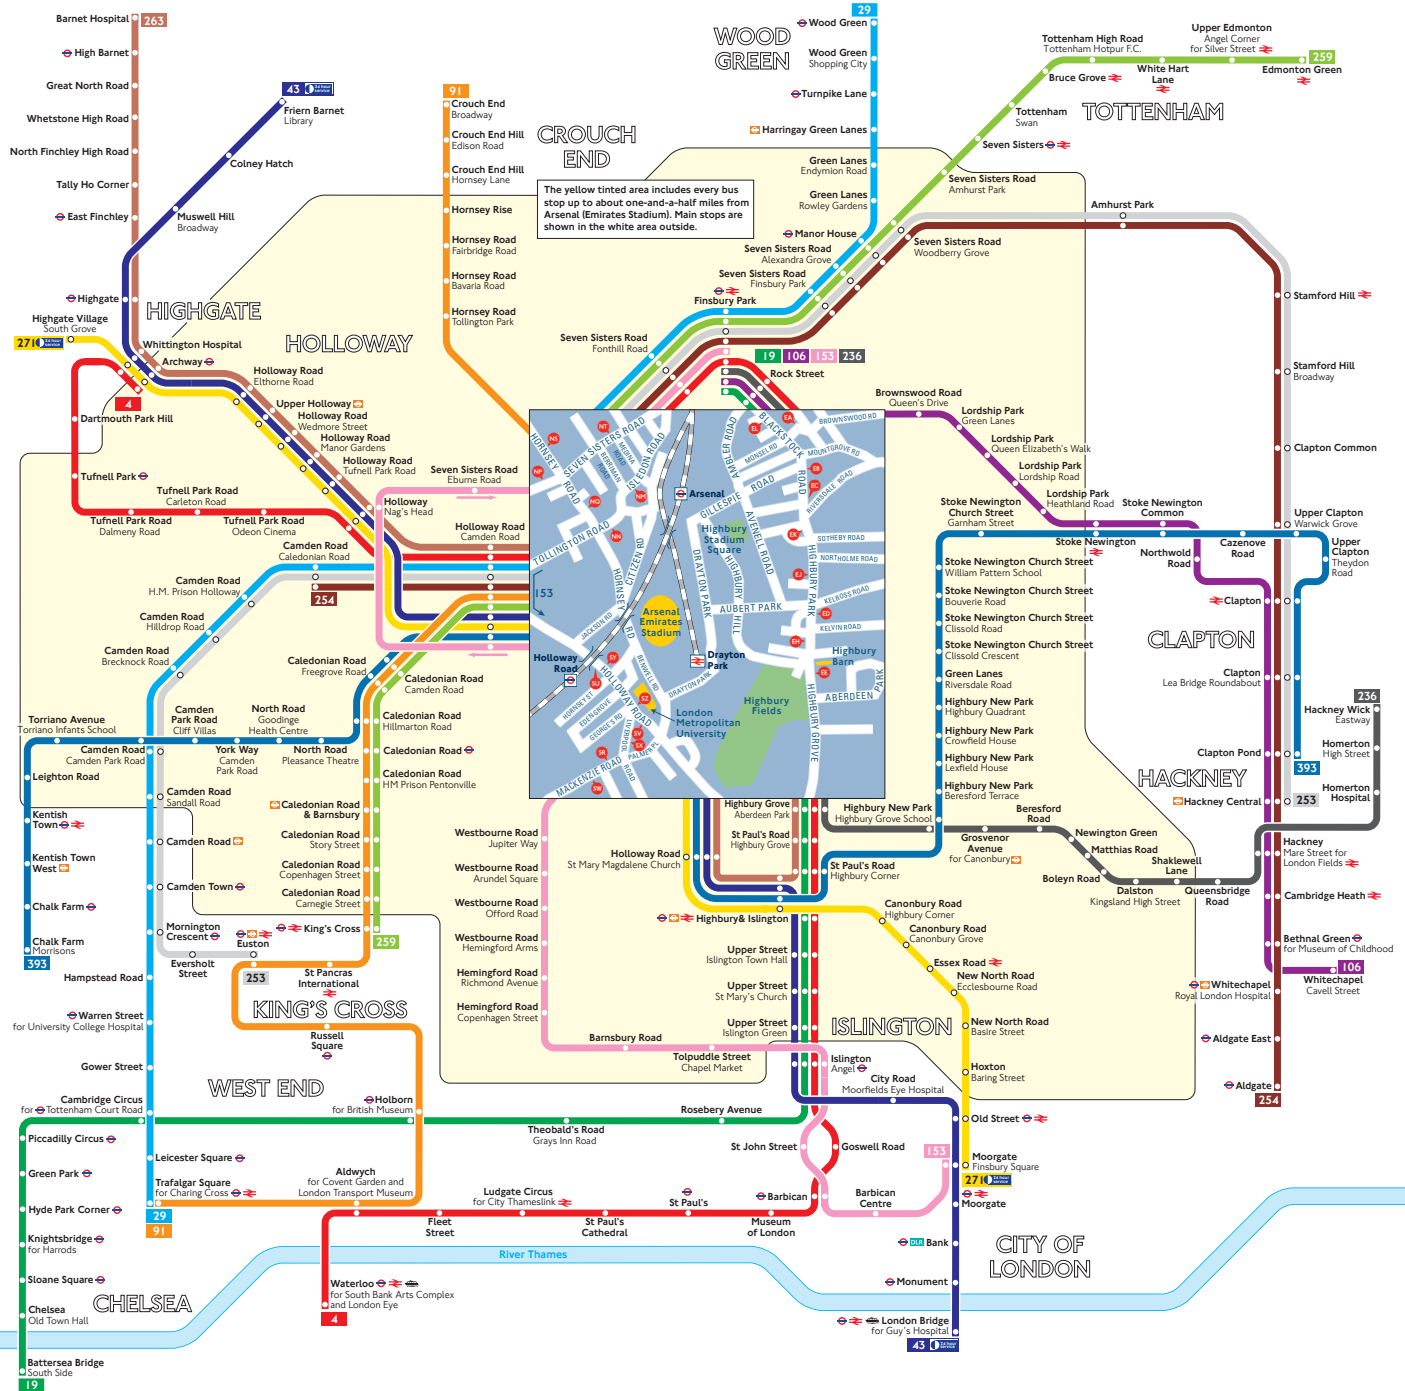

Buses from Arsenal (Emirates Stadium)

Route finder

Day buses including 24-hour services

Bus route	Towards	Bus stops
4	Archway	BH EJ EK EL NP NN
	Waterloo	EB EC ED EE EP NT
19	Battersea Bridge	EB EC ED EE
	Finsbury Park	BH EJ EK EL
29	Trafalgar Square	NP NT
	Wood Green	SU SV
43	Friern Barnet	SY SZ
	London Bridge	NP
91	Crouch End	NC NS
	Trafalgar Square	EL
106	Finsbury Park	NP NT SB SU SV
	Moorgate	NM NN SW SX SY
153	Finsbury Park	BH EJ EK EL
	Hackney Wick	EB EC ED EE
236	Finsbury Park	NP NT SB SU SV
	Hackney Wick	NM NN SW SX SY
253	Euston	NP NT
	Hackney Central	NP NT
254	Aldgate	NM NN
	Holloway	NP NT
259	Edmonton Green	NP NT
	King's Cross	NP NN
263	Barnet	EE SU SV
271	Highgate	SU SV
	Moorgate	SY SZ
393	Chalk Farm	SU SV
	Clapton Pond	SY SZ

Night buses

For night bus information, please see separate poster