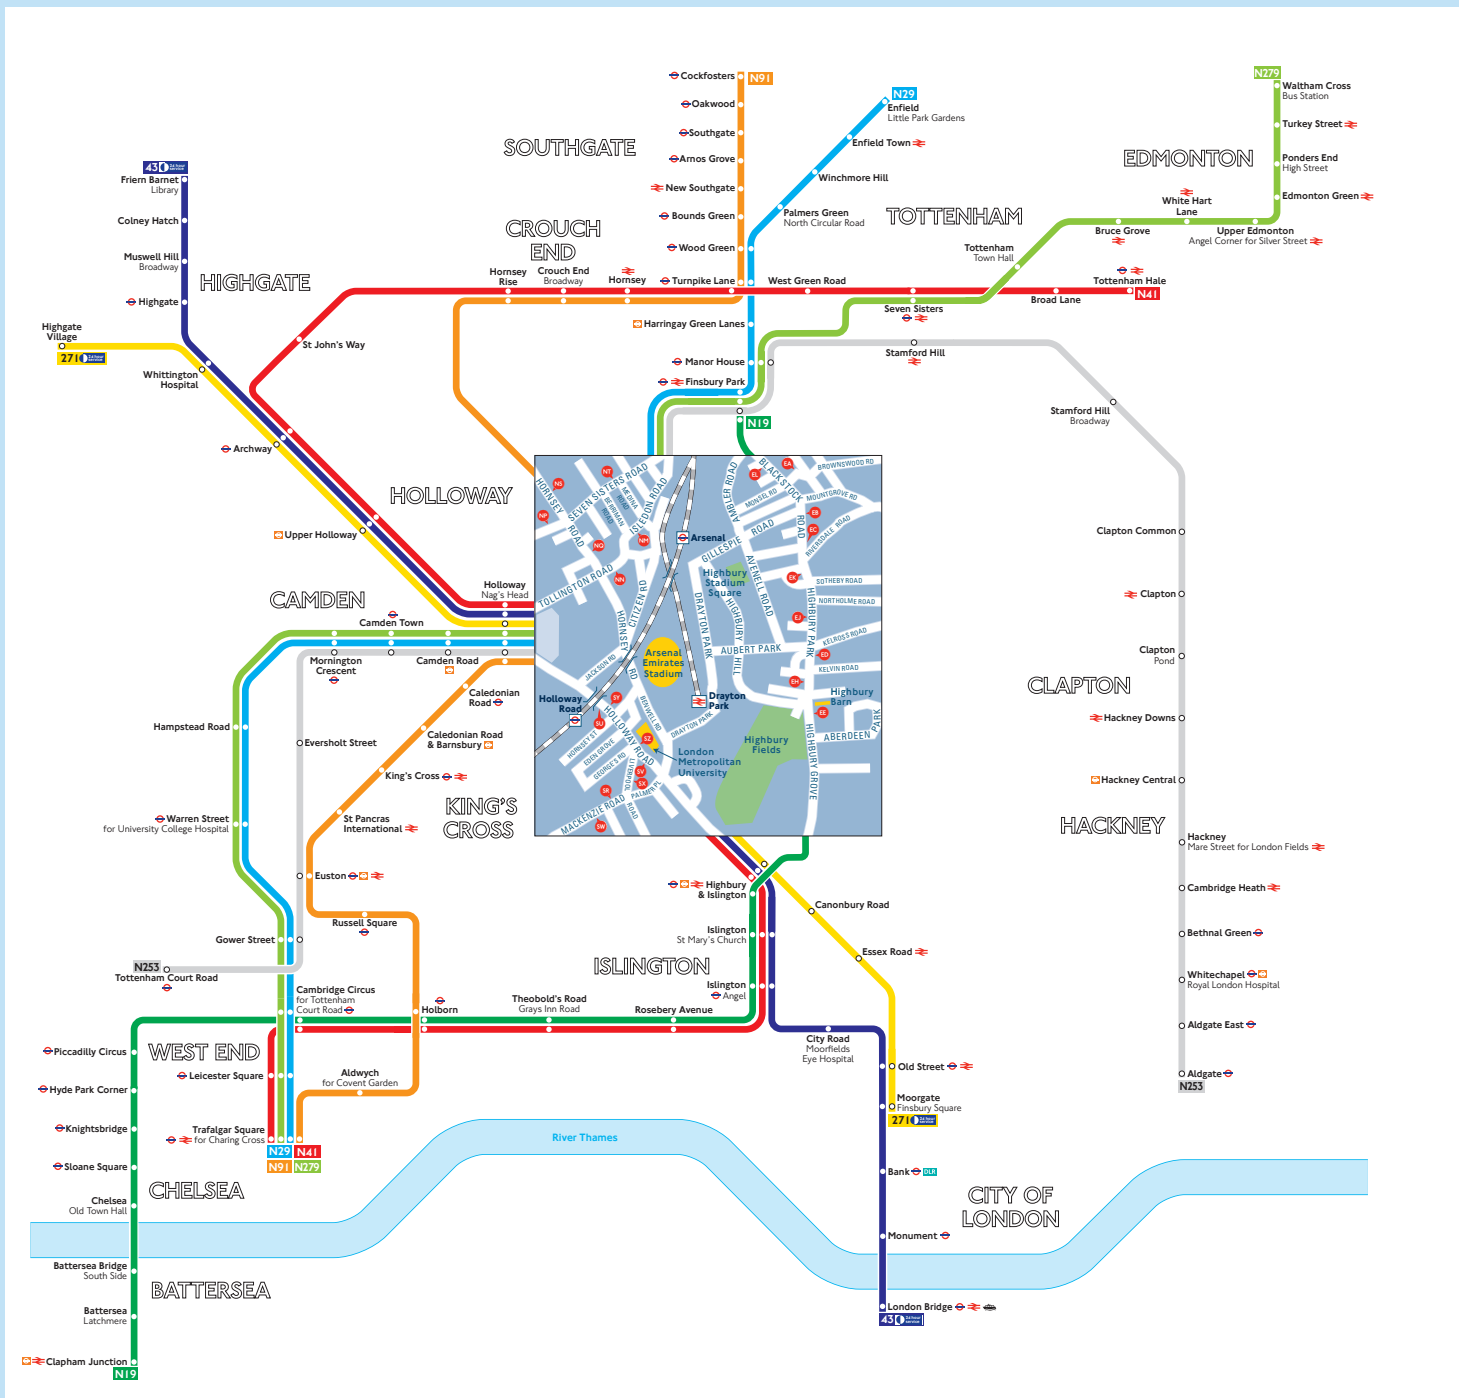

# Night buses from Arsenal Emirates Stadium

## Route finder

Night buses including 24-hour services

Bus route	Towards	Bus stops
<b>43</b>	Friern Barnet	SU SV
	London Bridge	SY SZ
<b>271</b>	Highgate	SU SV
	Moorgate	SY SZ
<b>N19</b>	Clapham Junction	EB EC ED EE
	Finsbury Park	EH EJ EK EL
<b>N29</b>	Enfield Town	NP NT
	Trafalgar Square	NM NN
<b>N41</b>	Tottenham Hale	SU SV
	Trafalgar Square	SY SZ
<b>N91</b>	Cockfosters	NP
	Trafalgar Square	NO NS
<b>N253</b>	Aldgate	NP NT
	Tottenham Court Road	NM NN
<b>N279</b>	Trafalgar Square	NM NN
	Waltham Cross	NP NT