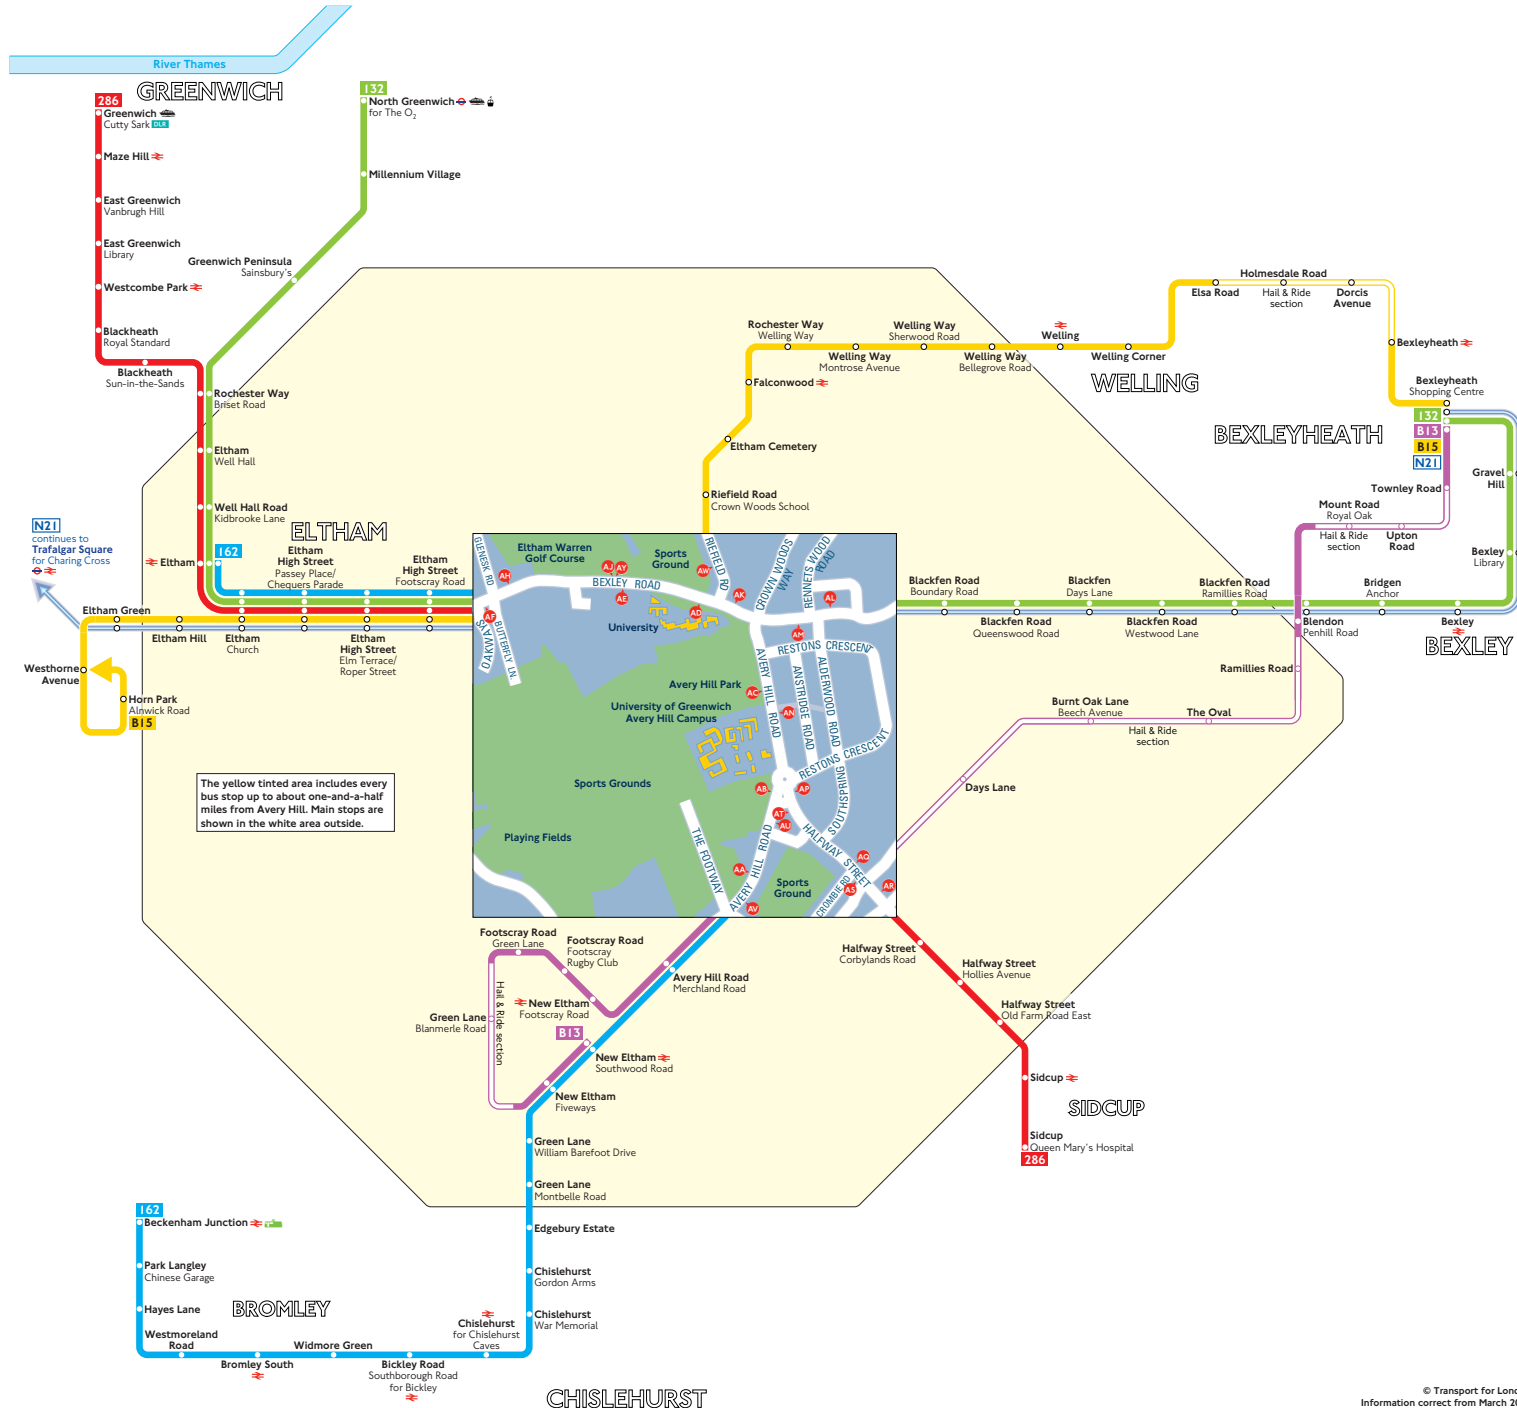

Buses from Avery Hill

Key

- 132** Day buses in black
- N21** Night buses in blue
- Connections with London Underground
- Connections with National Rail
- Connections with Docklands Light Railway
- Connections with river boats
- Connections with Emirates Air Line

A

Red discs show the bus stop you need for your chosen bus service. The disc **A** appears on the top of the bus stop in the street (see map of town centre in centre of diagram).

Route finder

Day buses

Bus route	Towards	Bus stops
132	Bexleyheath	AH, AJ, AK, AL
	North Greenwich	AD, AE, AF, AM
162	Beckenham Junction	AH, AJ, AK, AN, AU, AV
	Etcham	AA, AB, AC, AD, AE, AF
286	Greenwich	AC, AD, AE, AF, AS, AT
	Sidcup	AH, AJ, AK, AN, AP, AR
B13	Bexleyheath	AA, AB, AP, AC
	New Etcham	AS, AT, AU, AV
B15	Bexleyheath	AH, AJ, AW
	Horn Park	AD, AE, AF

Night buses

Bus route	Towards	Bus stops
N21	Bexleyheath	AH, AJ, AK, AL
	Trafalgar Square	AD, AE, AF, AM