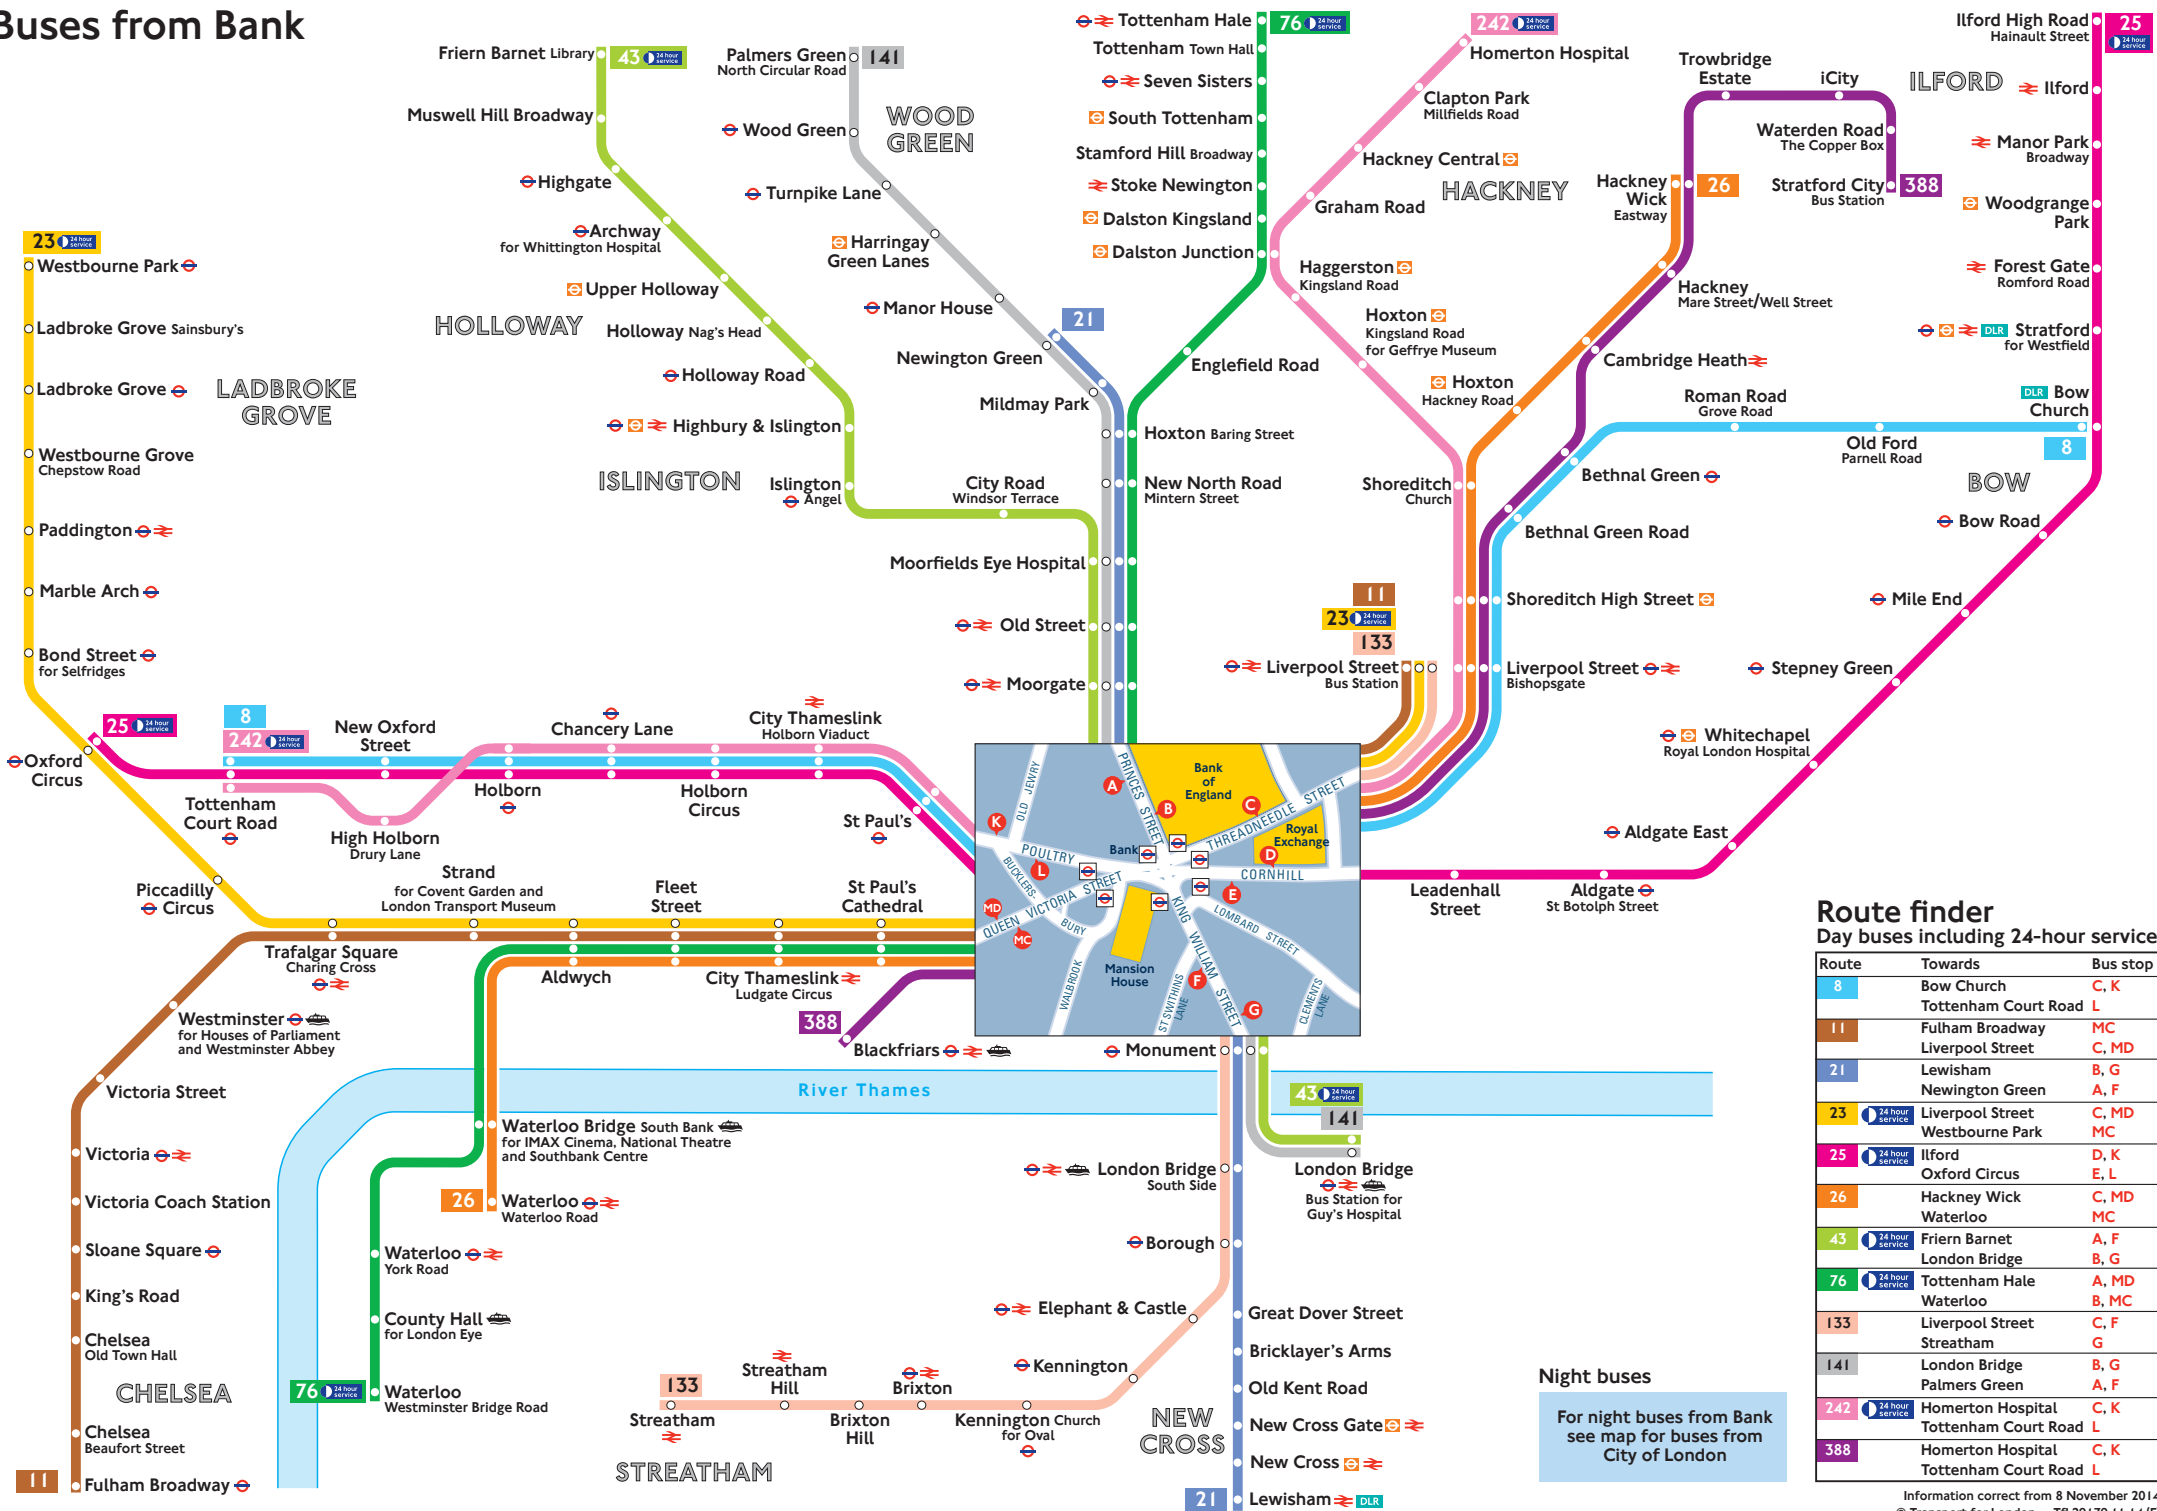

Buses from Bank

Route finder

Day buses including 24-hour services

Route	Towards	Bus stop
8	Bow Church Tottenham Court Road	C, K L
11	Fulham Broadway Liverpool Street	MC C, MD
21	Lewisham Newington Green	B, G A, F
23	Liverpool Street Westbourne Park	C, MD MC
25	Ilford Oxford Circus	D, K E, L
26	Hackney Wick Waterloo	C, MD MC
43	Friern Barnet London Bridge	A, F B, G
76	Tottenham Hale Waterloo	A, MD B, MC
133	Liverpool Street Streatham	C, F G
141	London Bridge Palmer's Green	B, G A, F
242	Homerton Hospital Tottenham Court Road	C, K L
388	Homerton Hospital Tottenham Court Road	C, K L

Night buses
For night buses from Bank see map for buses from City of London