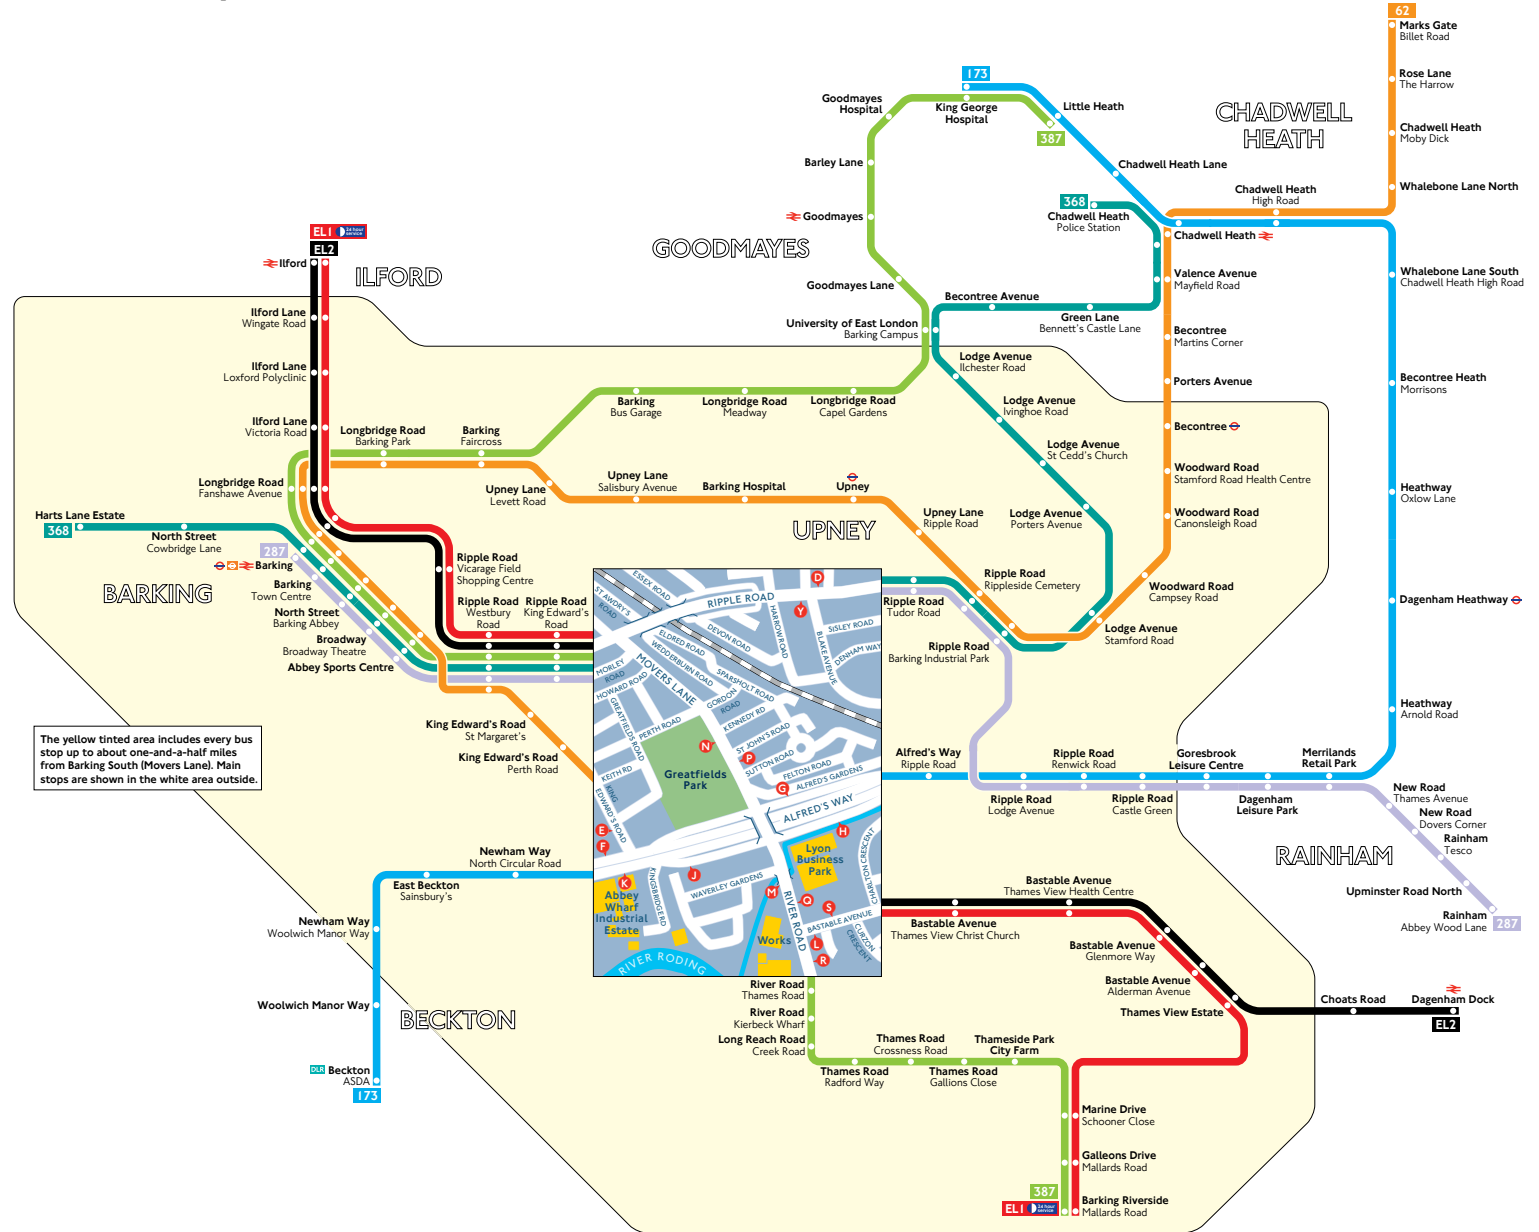

Buses from Barking South (Movers Lane)

Route finder

Day buses including 24-hour services

Bus route	Towards	Bus stops
62	Marks Gate	B S F
173	Beckton	H J K
287	King George Hospital	F G
	Barking	Y
	Rainham	D
368	Chadwell Heath	D
	Harts Lane Estate	Y
387	Barking Riverside	P O R
	Little Heath	M N
EL1	Barking Riverside	P O S
	Ilford	L M N
EL2	Dagenham Dock	P O S
	Ilford	L M N