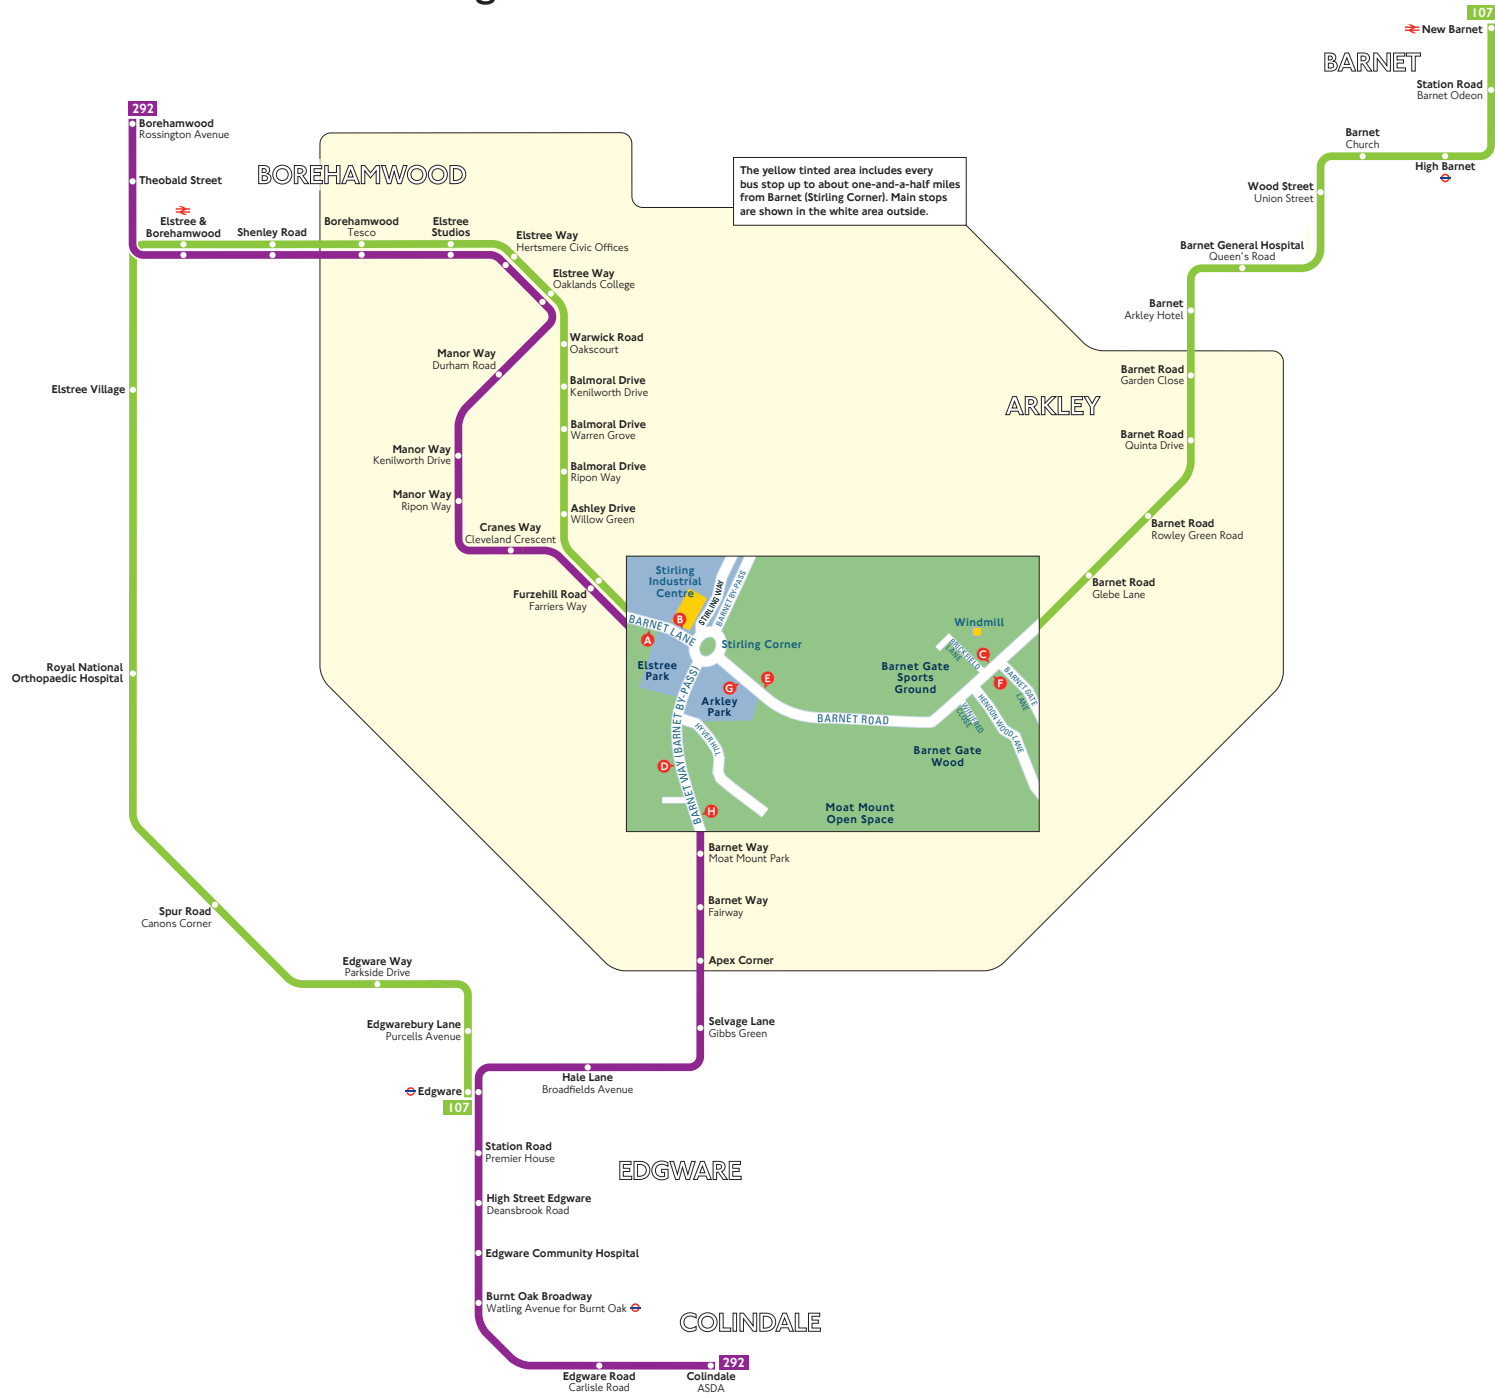

# Buses from Barnet (Stirling Corner)

## Route finder

### Day buses

Bus route	Towards	Bus stops
107	Edgware	A F G
	New Barnet	B C E
292	Borehamwood	A D
	Colindale	B H

### Other buses

Bus route	Towards	Bus stops
614	Hatfield ★	C D E
	Queensbury ★	F G H
644	Hatfield ▼	D
	Wembley Park ▼▼	H
	Queensbury ▼	

- ★ Mondays to Saturdays only
- ▼ Monday to Friday peak times, evenings and Saturday daytimes
- ▼▼ Monday to Friday peak times only