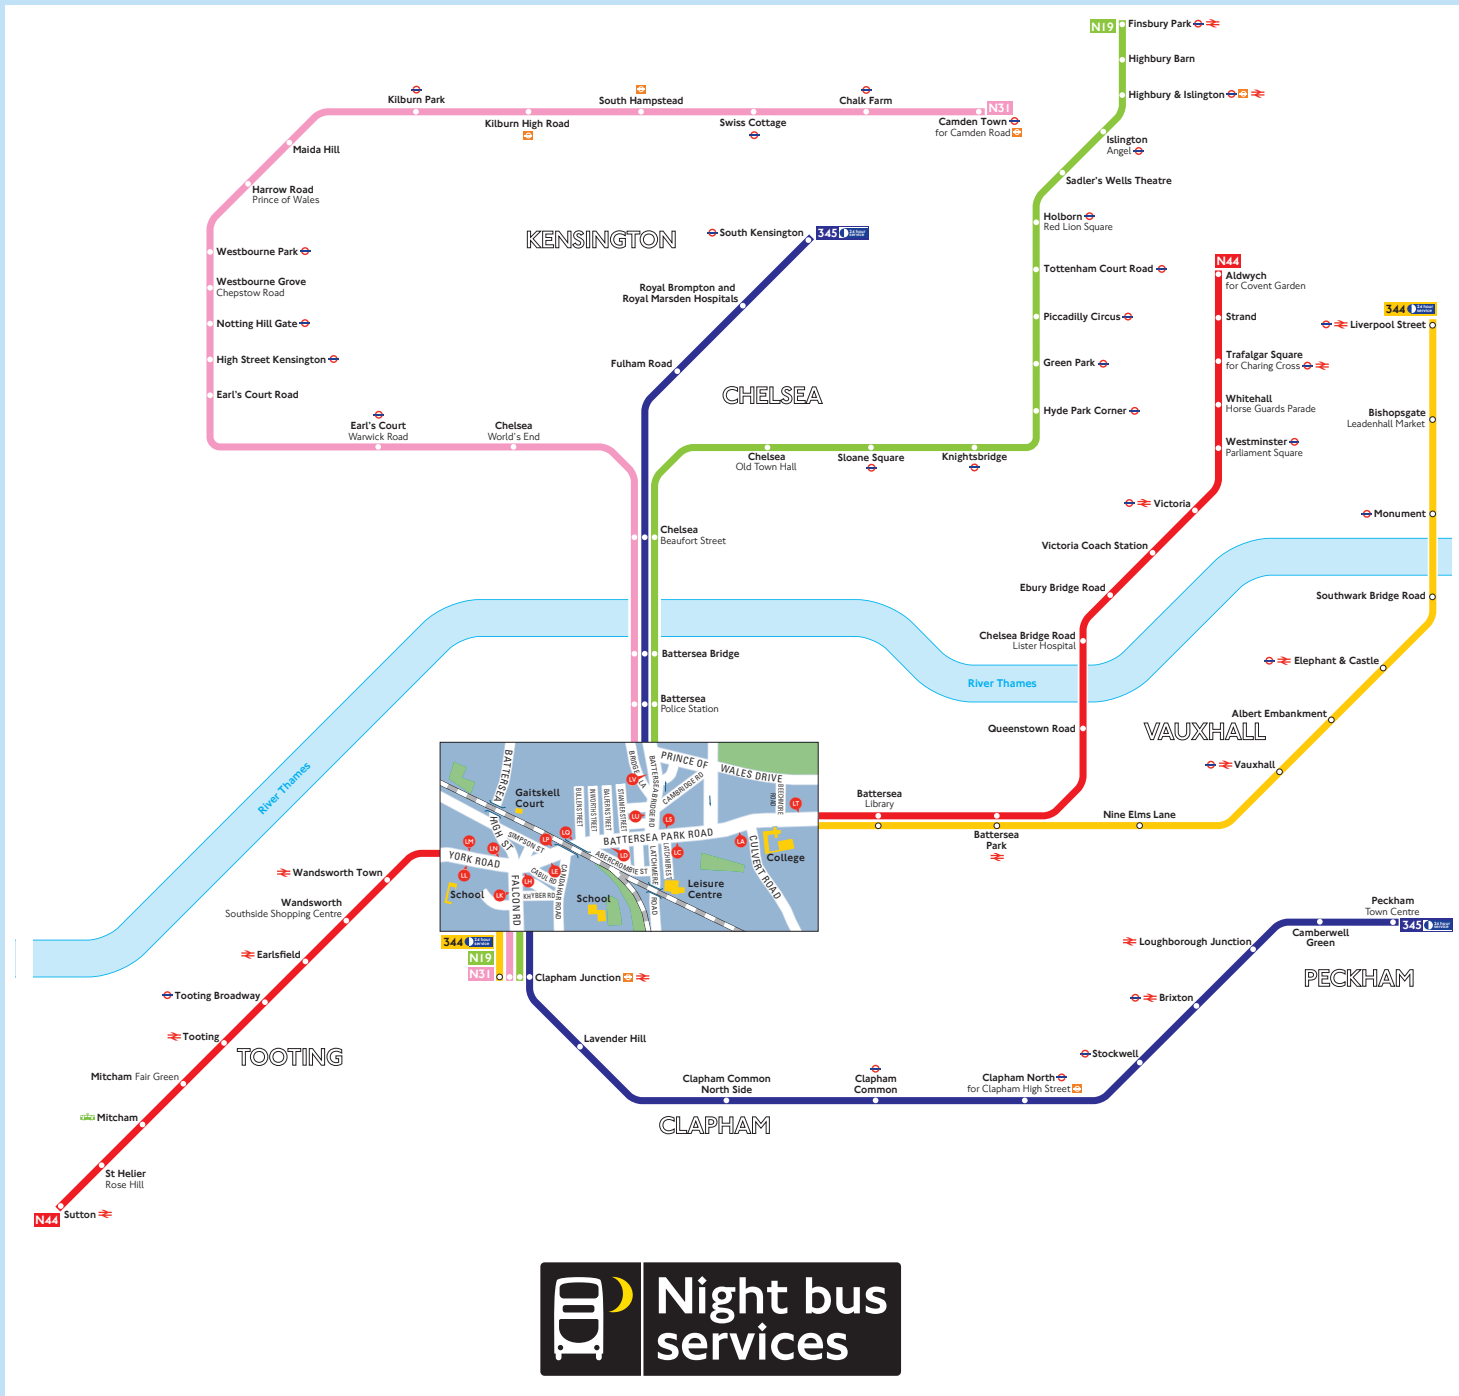

Night buses from Battersea Latchmere

Route finder

Night buses including 24-hour services

Bus route	Towards	Bus stops
344	Clapham Junction	LA LC LD LE
	Liverpool Street	LK LO LS LT
345	Peckham	LC LD LE
	South Kensington	LK LO LU LV
N19	Clapham Junction	LC LD LE
	Finsbury Park	LK LO LU LV
N31	Camden Town	LK LO LU LV
	Clapham Junction	LC LD LE
N44	Aldwych	LM LN LO LS LT
	Sutton	LA LC LD LE LL

Day buses

For day bus information, please see separate poster