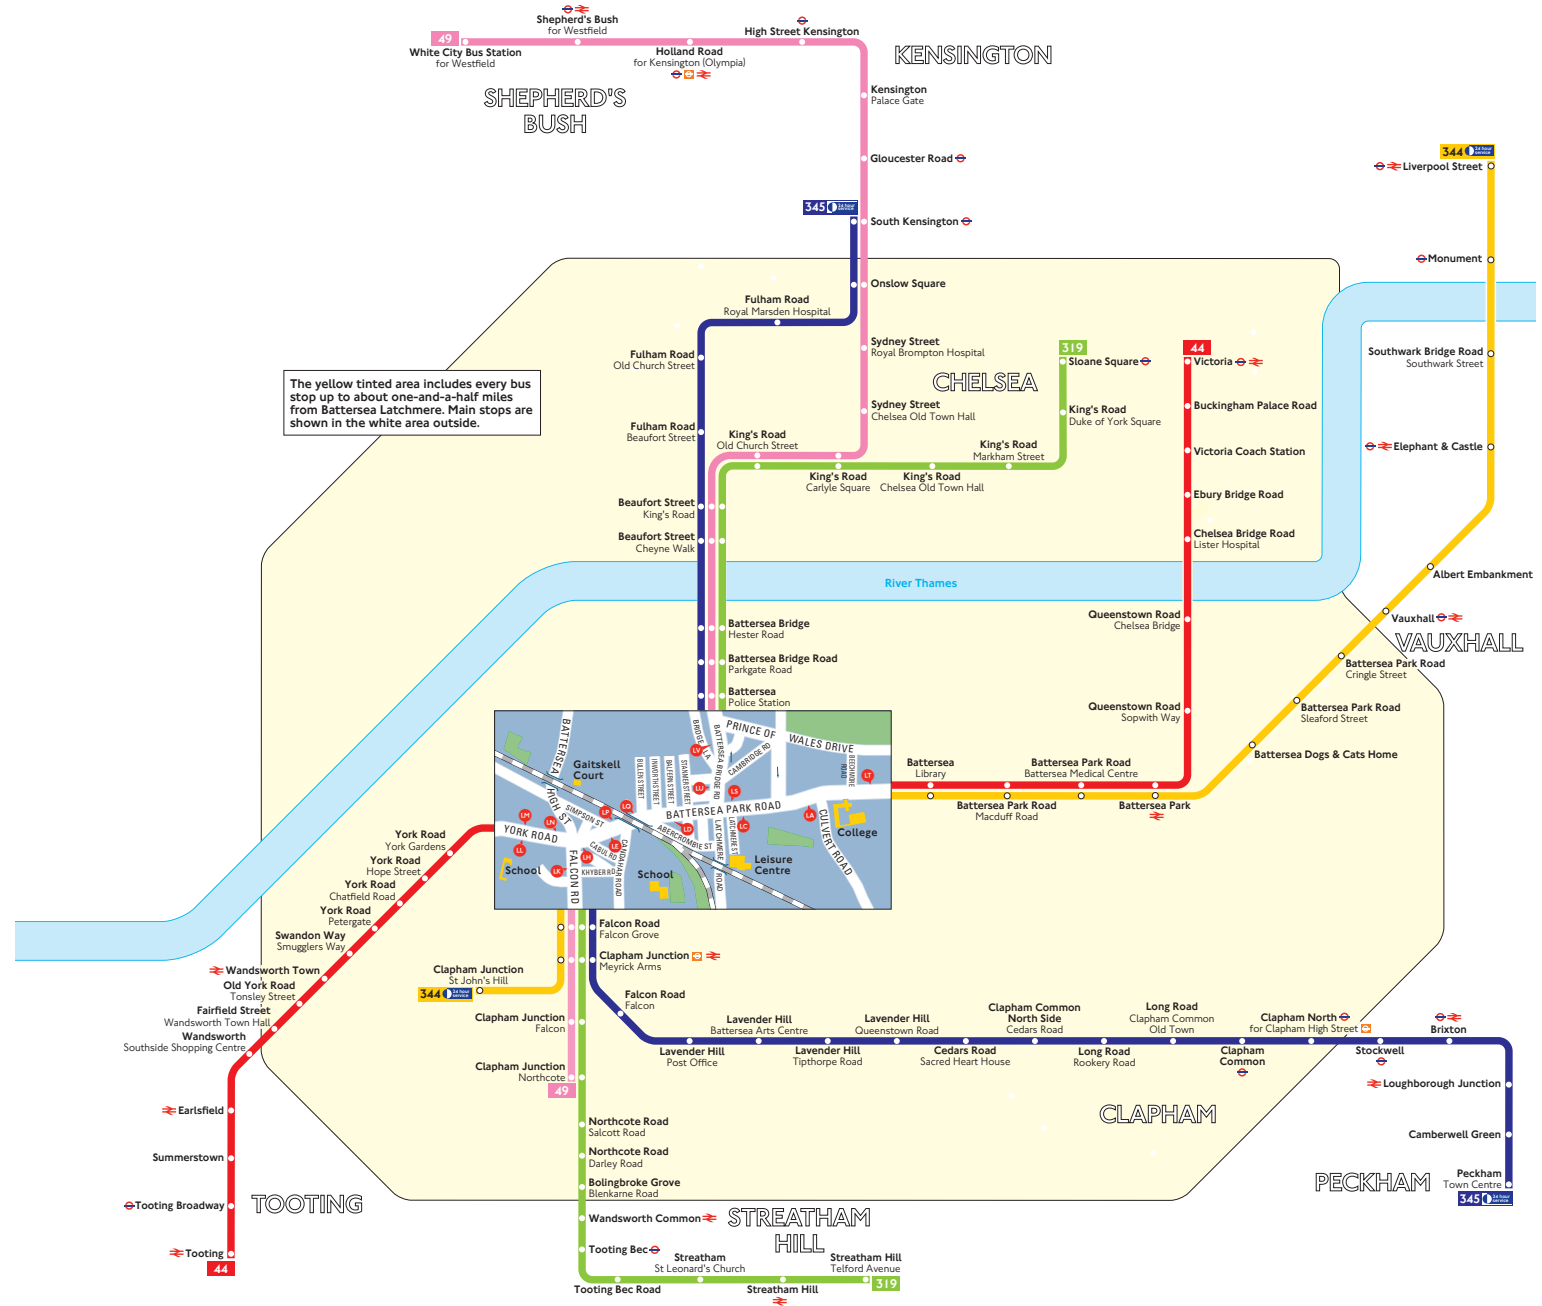

Buses from Battersea Latchmere

Route finder

Day buses including 24-hour services

Bus route	Towards	Bus stops
44	Tooting	LA LC LD LE LL
	Victoria	LM LN LO LS LT
49	Clapham Junction	LC LD LE
	White City	LK LG LH LV
319	Sloane Square	LK LG LH LV
	Streatham Hill	LC LD LE
344	Clapham Junction	LA LC LD LE
	Liverpool Street	LK LG LH LV
345	Peckham	LC LD LE
	South Kensington	LK LG LH LV

Night buses

For night bus information, please see separate poster