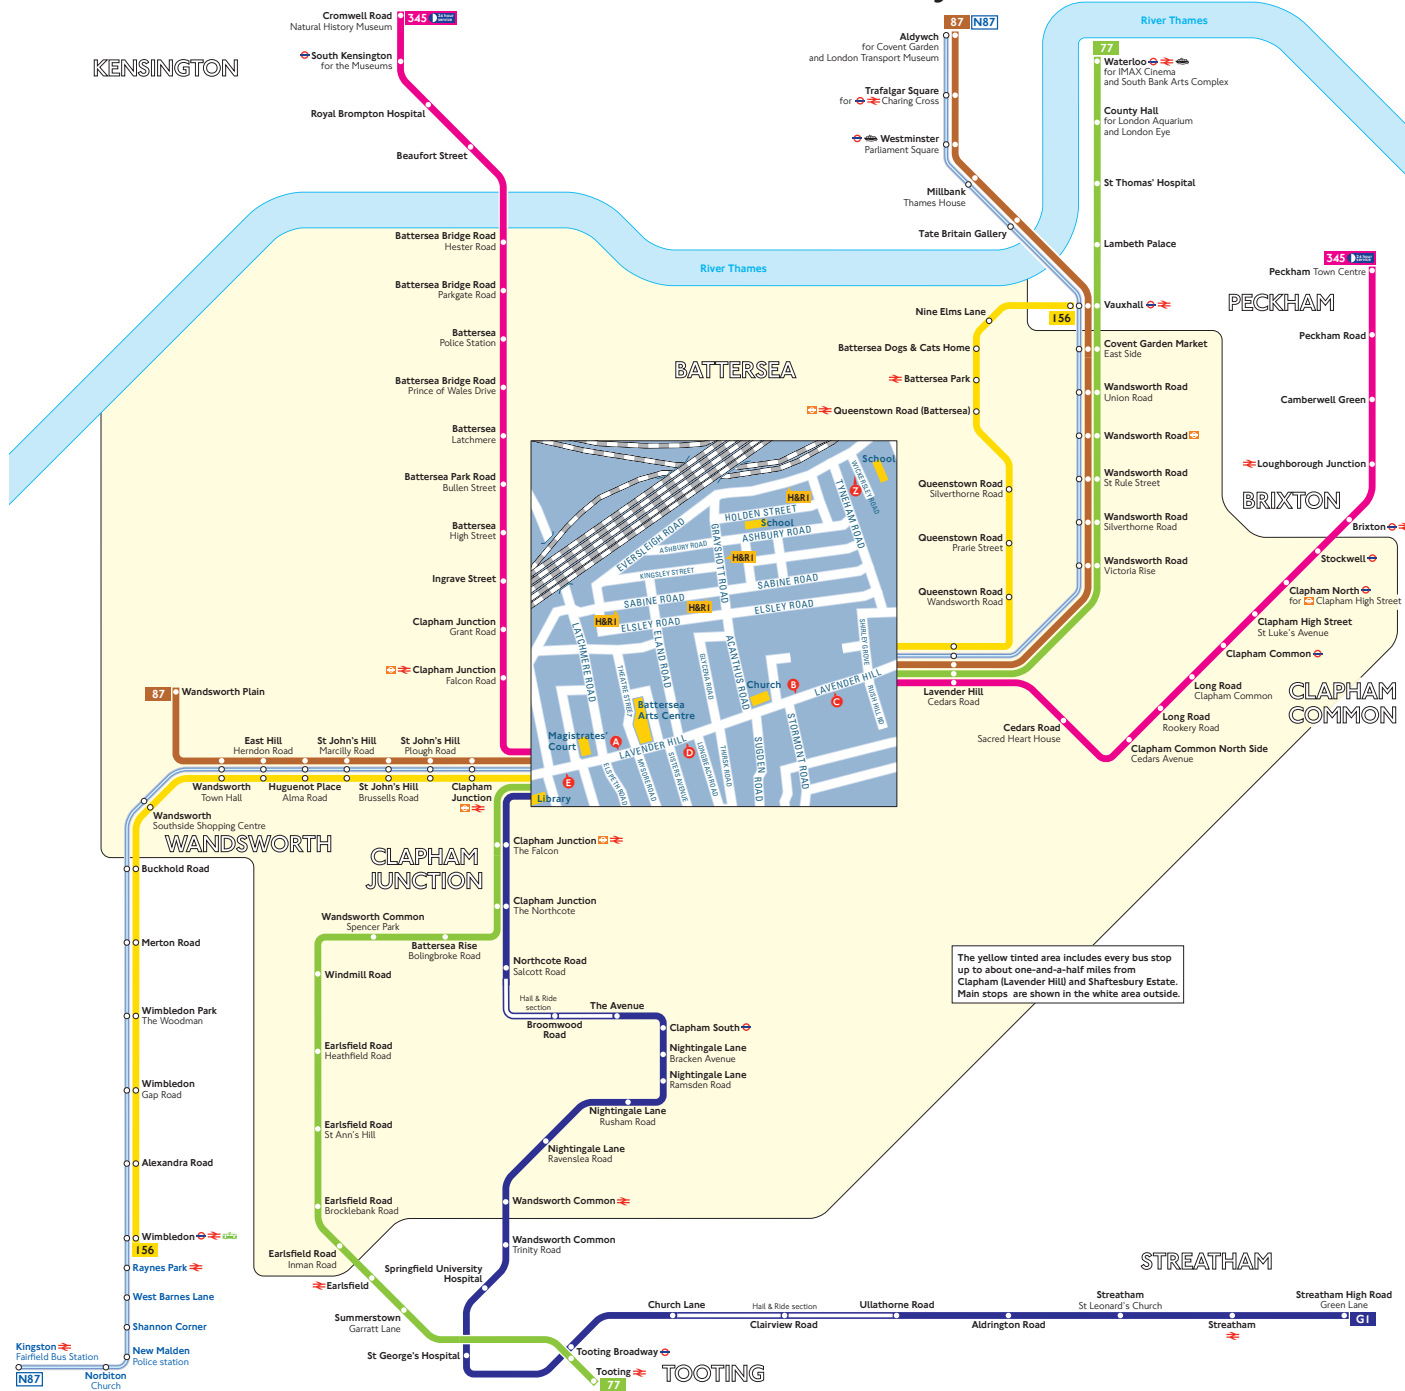

Buses from Battersea (Lavender Hill) and Shaftesbury Estate

Route finder

Day buses including 24-hour services

Bus route	Towards	Bus stops
77	Tooting	C D E
	Waterloo	A B
87	Aldwych	A B
	Wandsworth	C D E
156	Vauxhall	A B
	Wimbledon	C D E
345	Peckham	A B
	South Kensington	C D E
G1	Streatham	E H&R I

Night buses

Bus route	Towards	Bus stops
N87	Aldwych	A B
	Kingston	C D E

Hail & Ride

Route G1 operates as Hail and Ride on the sections of roads marked **H&R I** on the map. Buses stop at any safe point along the road. There are no bus stops at these locations, but please indicate clearly to the driver when you wish to board or alight.