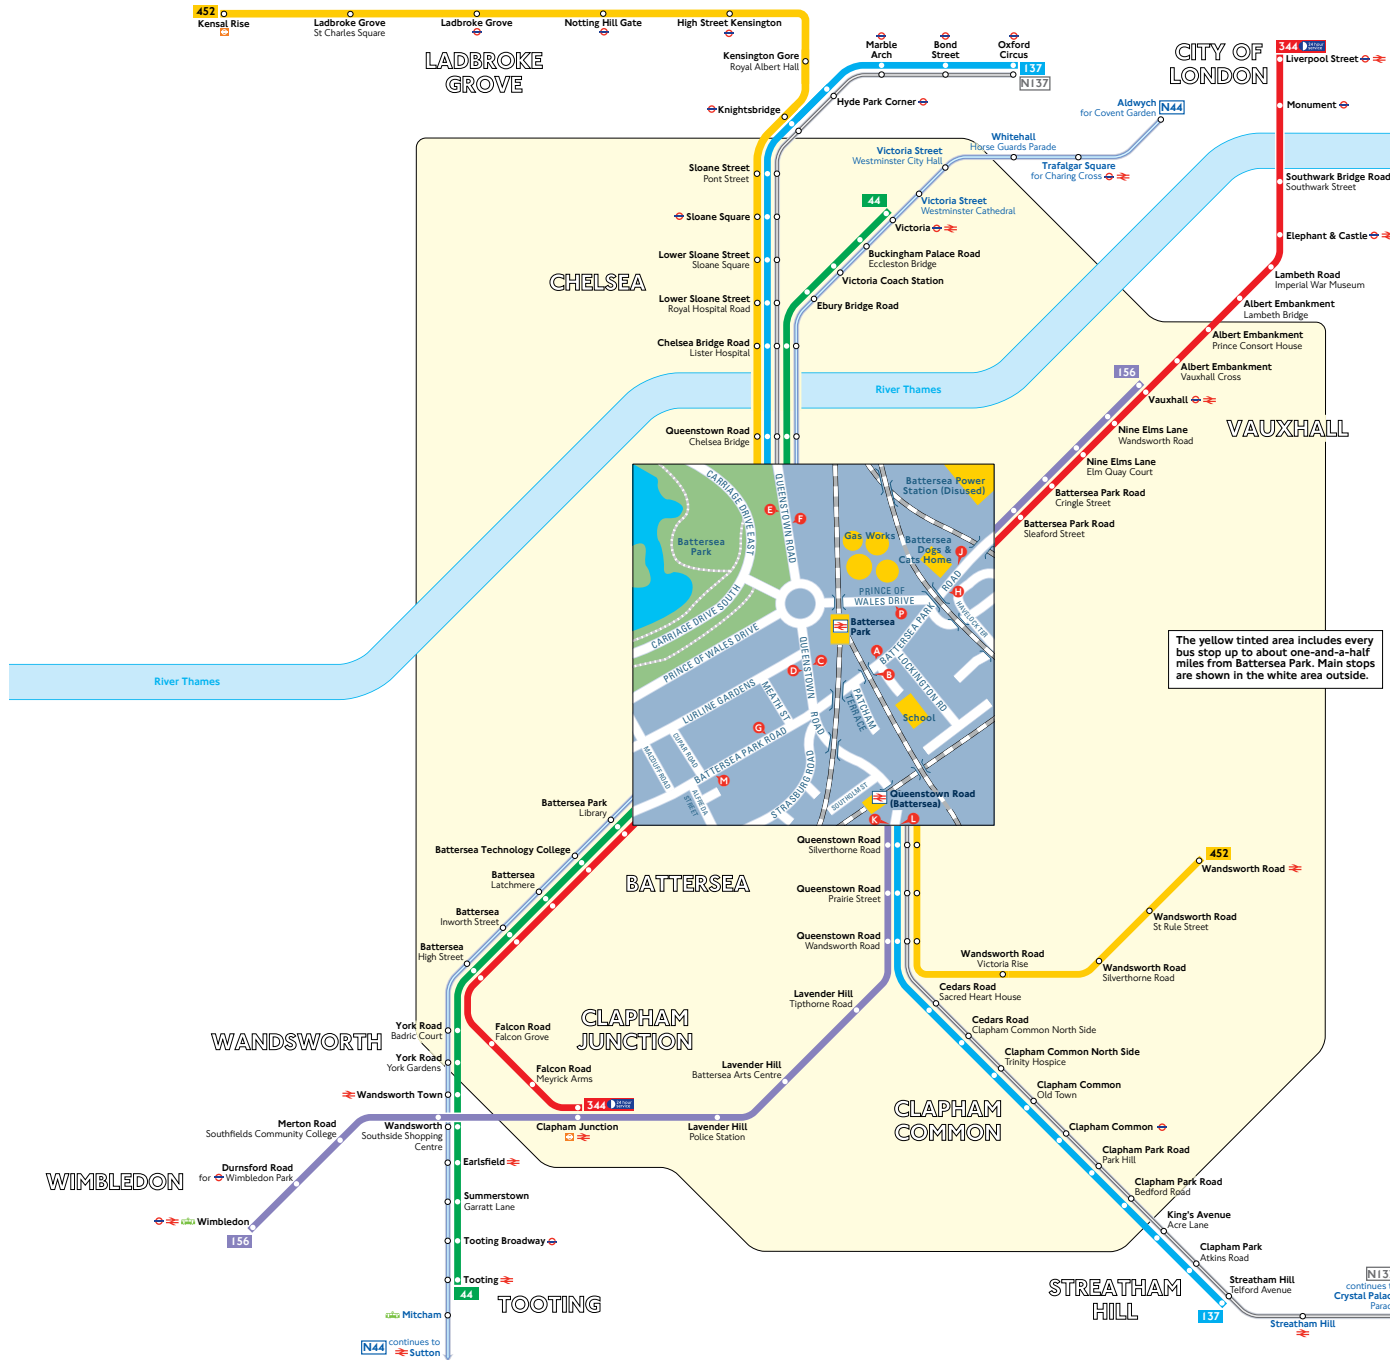

Buses from Battersea Park

Route finder

Day buses including 24-hour services

Bus route	Towards	Bus stops
44	Tooting	C F M
	Victoria	D E G
137	Oxford Circus	D E K
	Streatham Hill	C F L
156	Vauxhall	D J K
	Wimbledon	C L P
344 <small>24 hour service</small>	Junction	B H M
	Liverpool Street	A G J
452	Kensal Rise	D E K
	Wandsworth Road	C F L

Night buses

Bus route	Towards	Bus stops
N44	Aldwych	D E G
	Sutton	C F M
N137	Crystal Palace	C F L
	Oxford Circus	D E K