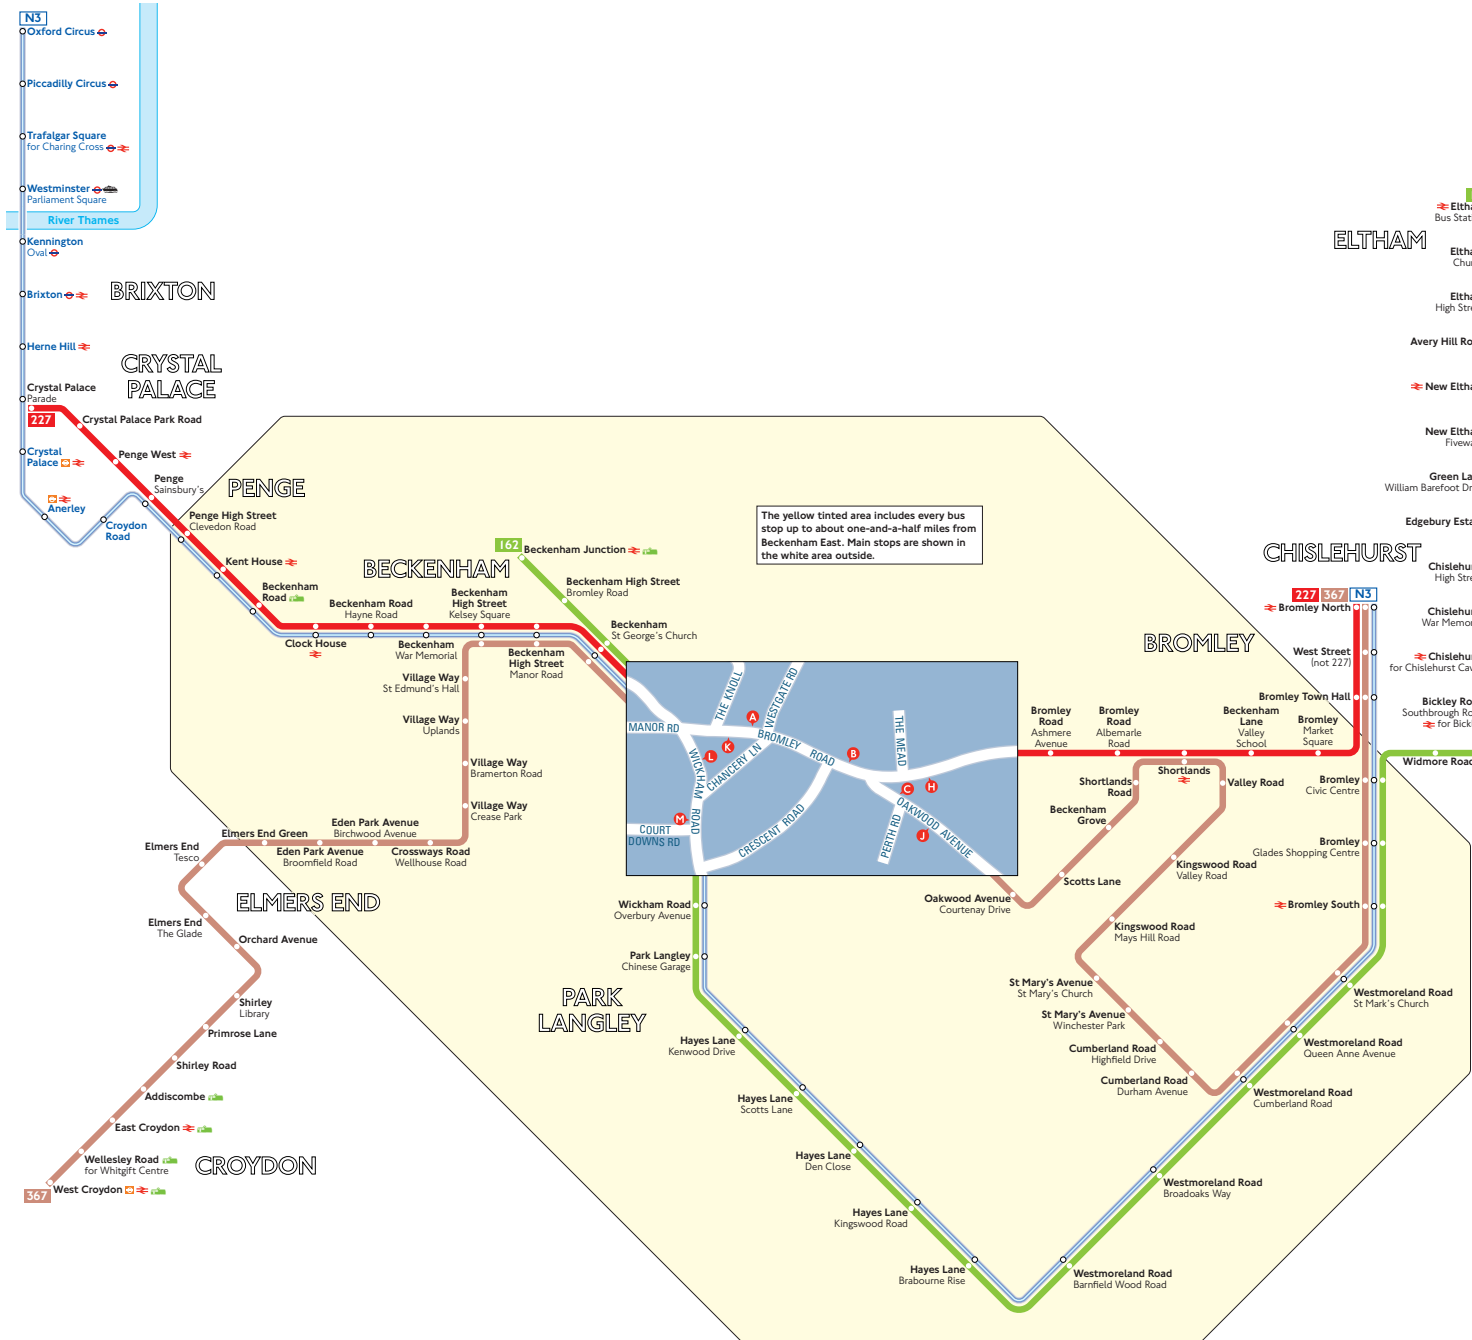

Buses from Beckenham East

Key

- 162 Day buses in black
- N3 Night buses in blue
- Connections with London Underground
- Connections with National Rail
- Connections with river boats
- Connections with Tramlink

Red discs show the bus stop you need for your chosen bus service. The disc **A** appears on the top of the bus stop in the street (see map of town centre in centre of diagram).

Route finder

Day buses

Bus route	Towards	Bus stops
162	Beckenham Junction	M
	Eltham	L
227	Bromley North	A B
	Crystal Palace	H K
367	Bromley North	A B C
	West Croydon	J K

Night buses

Bus route	Towards	Bus stops
N3	Bromley North	L
	Oxford Circus	M