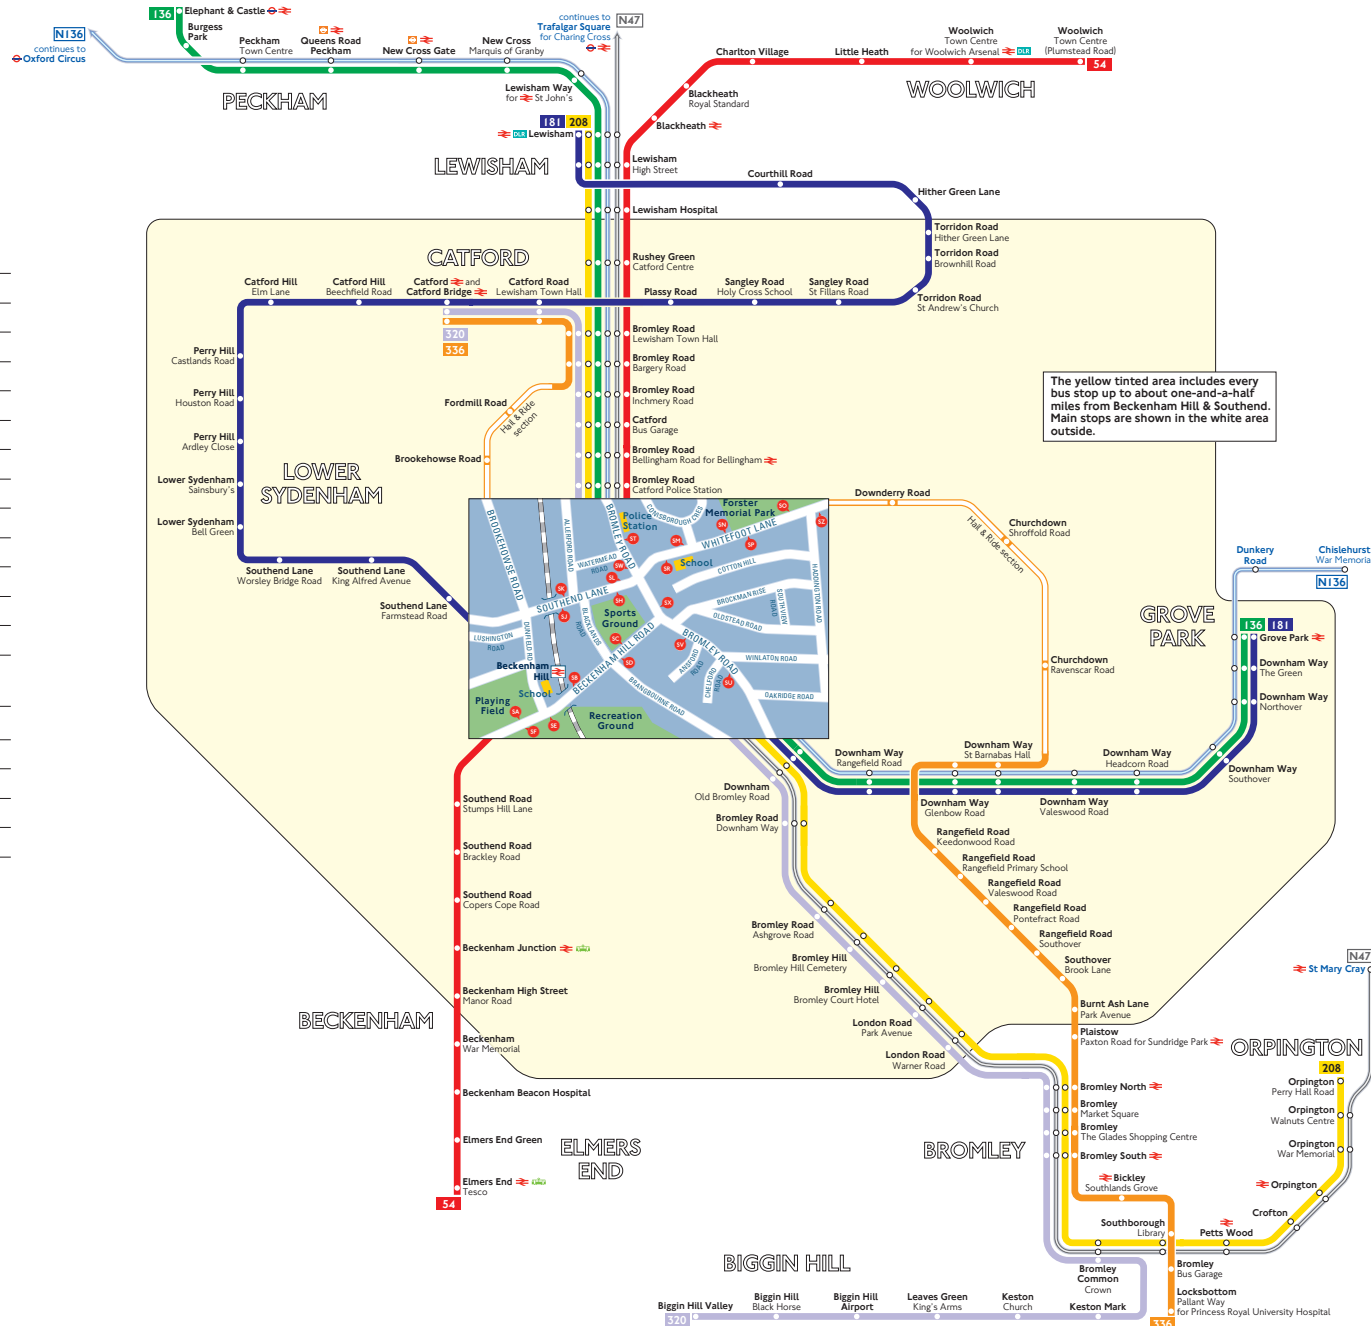

Buses from Beckenham Hill and Southend

Route finder

Bus route	Towards	Bus stops
54	Elmers End	SD SE SF ST SX
	Woolwich	SA SB SC SW
136	Elephant & Castle	SU SV SW
	Grove Park	ST SX
181	Grove Park	SK SL SX
	Lewisham	SH SJ SU SV
208	Lewisham	SU SV SW
	Orpington	ST SX
320	Biggin Hill Valley	ST SX
	Catford	SU SV SW
336	Catford	SH SJ SP SR SZ
	Locksbottom	SK SL SM SN SO

Night buses

Bus route	Towards	Bus stops
N47	St Mary Cray	ST SX
	Trafalgar Square	SU SV SW
NI36	Chislehurst	ST SX
	Oxford Circus	SU SV SW

The yellow tinted area includes every bus stop up to about one-and-a-half miles from Beckenham Hill & Southend. Main stops are shown in the white area outside.