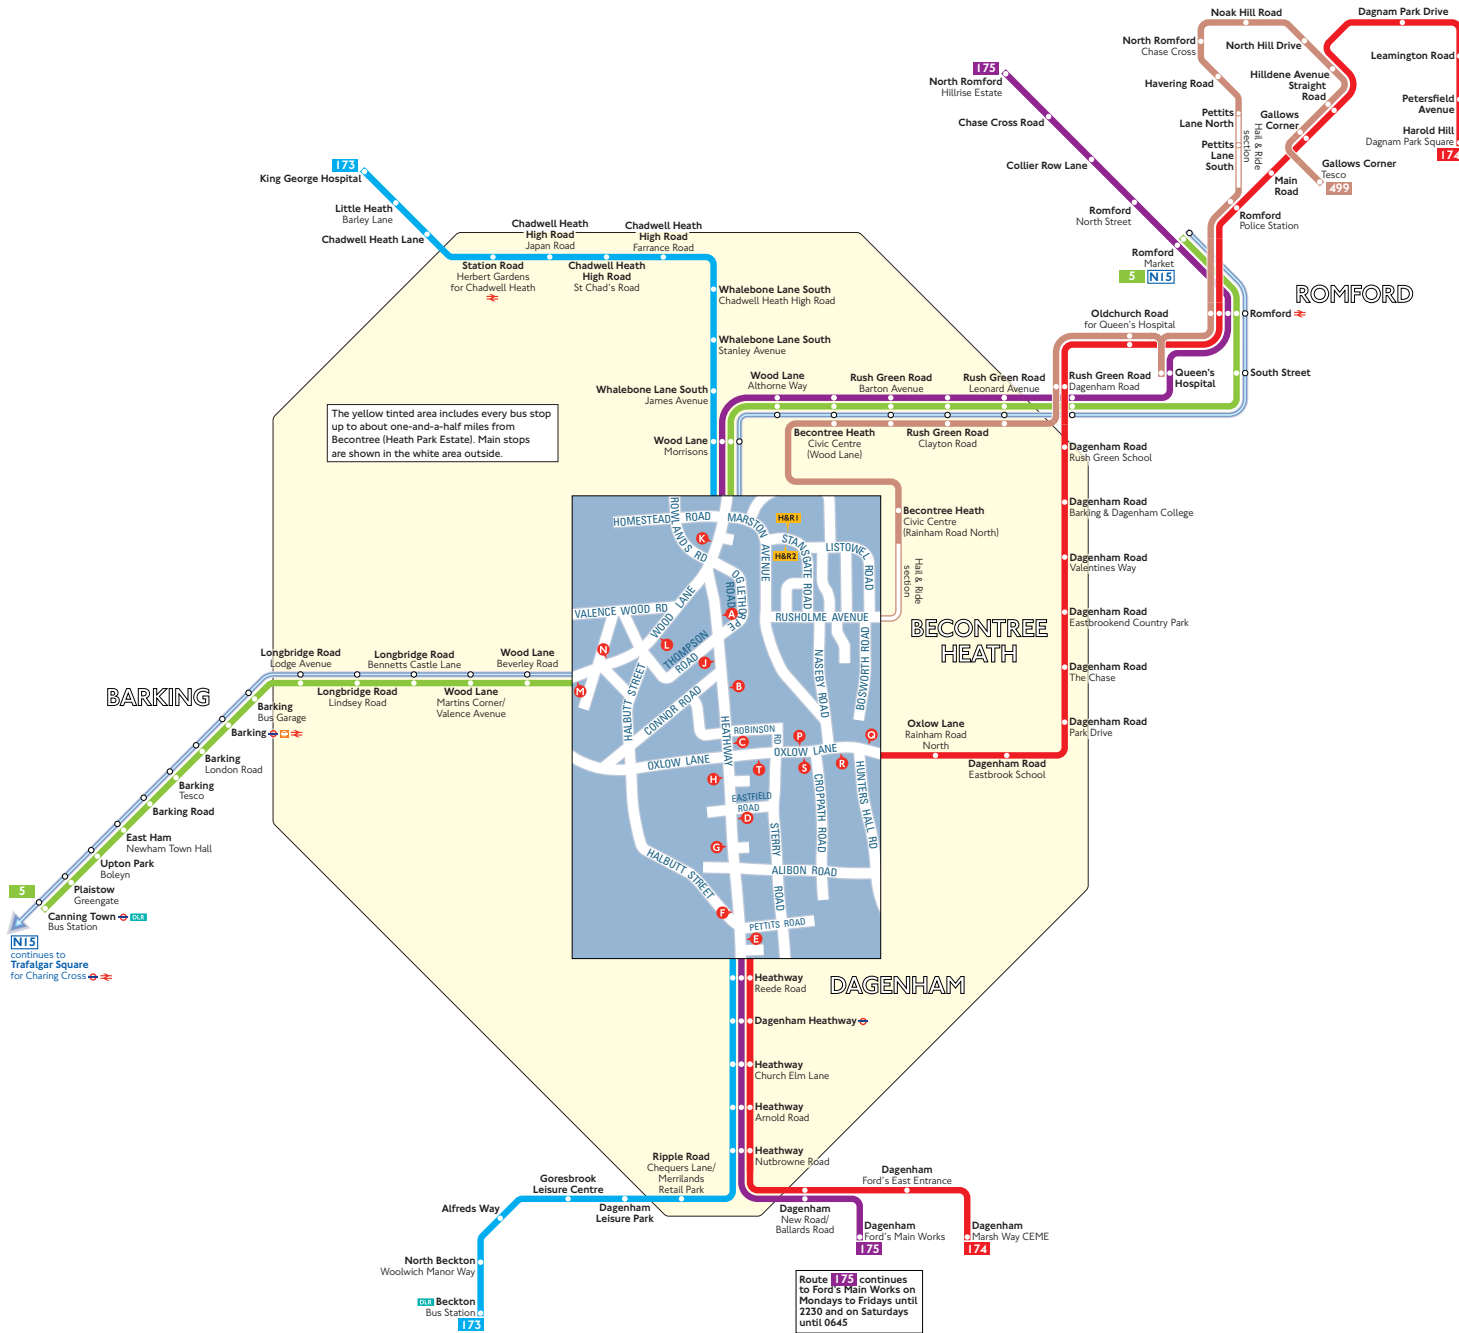

Buses from Becontree (Heath Park Estate)

Key

- 5 Day buses in black
- N15 Night buses in blue
- Connections with London Underground
- Connections with National Rail
- Connections with Docklands Light Railway
- Mondays to Fridays except late evenings and Saturday early mornings only

Sch School journeys

Route 499 operates as Hail & Ride on the sections of roads marked **H&R1** and **H&R2** on the map. Buses stop at any safe point along the road. There are no bus stops at these locations, but please indicate clearly to the driver when you wish to board or alight.

Red discs show the bus stop you need for your chosen bus service. The disc appears on the top of the bus stop in the street (see map of town centre in centre of diagram).

Route finder

Day buses

Bus route	Towards	Bus stops
5	Canning Town	L M
	Romford	K N
173	Beckton	A B C D E
	King George Hospital	F G H J K
174	Dagenham	D E R S T
	Harold Hill	F G H P O
175	Dagenham	A B C D E
	North Romford	F G H J K
499	Gallows Corner	H&R1

Night buses

Bus route	Towards	Bus stops
N15	Romford	K N
	Trafalgar Square	L M

Other buses

Bus route	Towards	Bus stops
673 Sch	Beckton	A B C D E