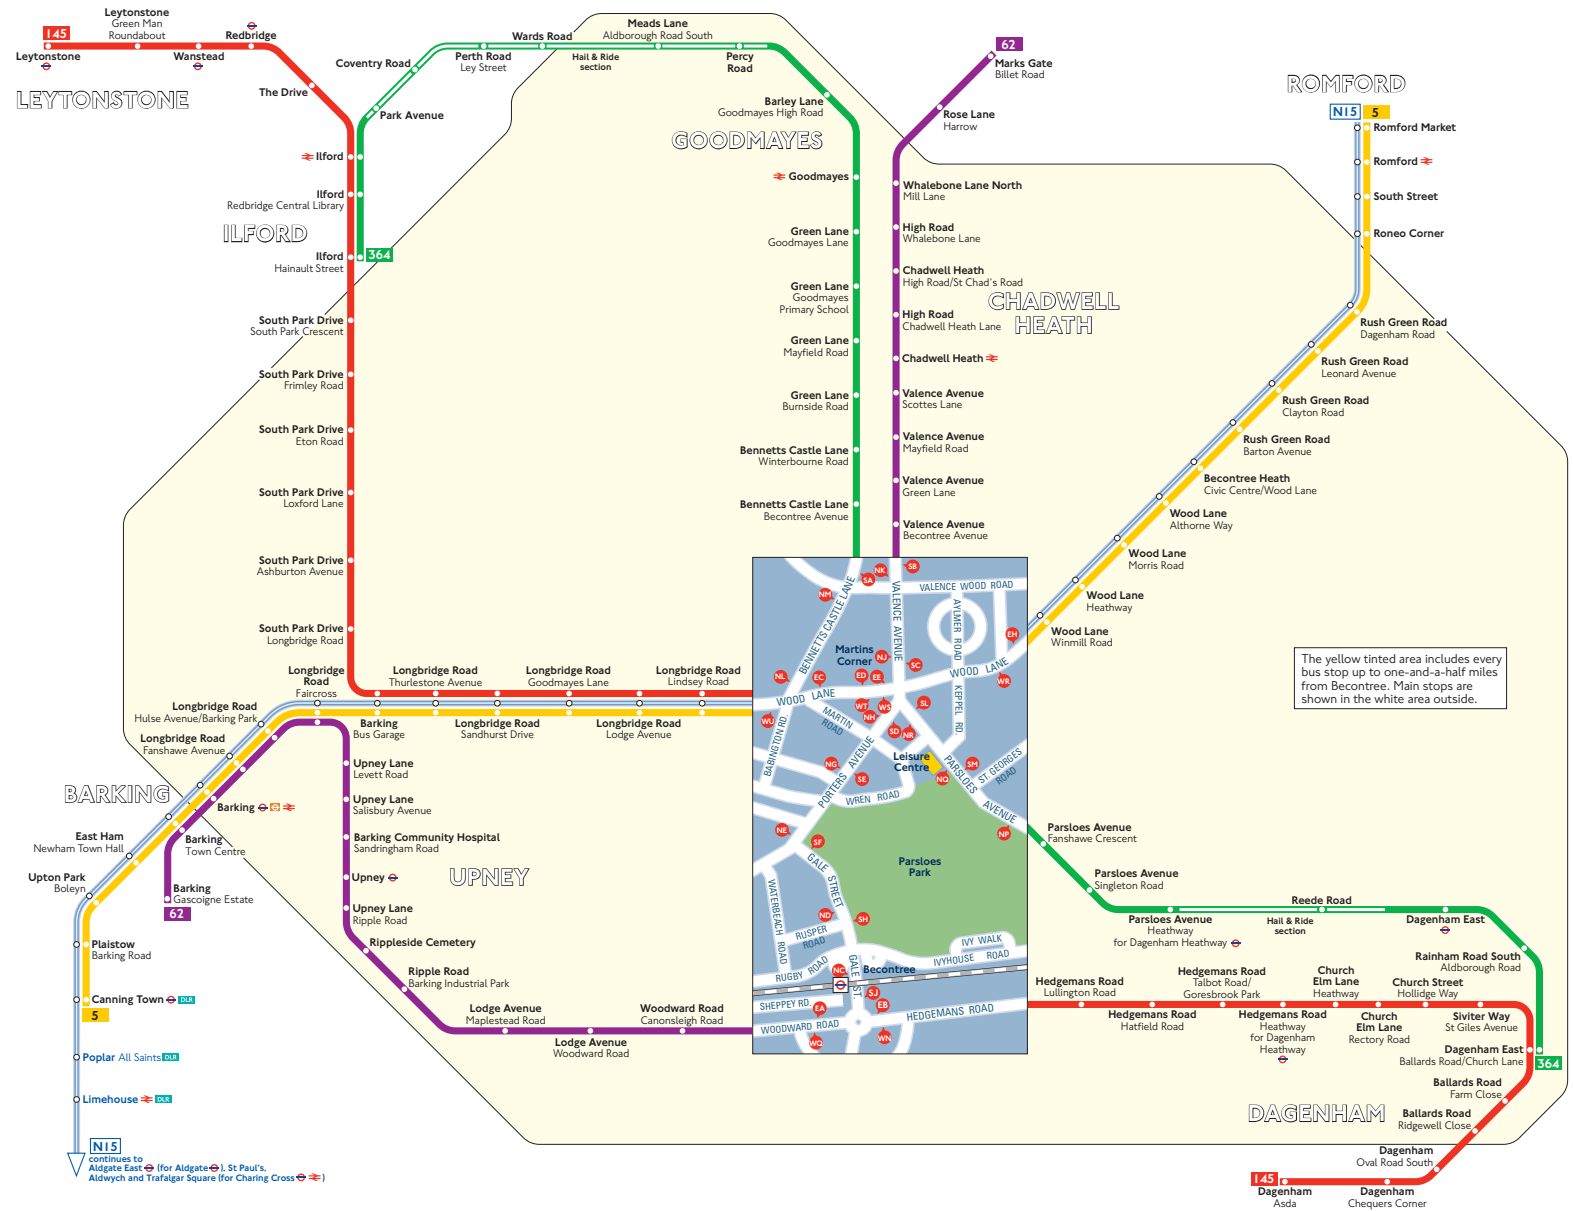

Buses from Becontree

Key

- Connections with London Underground
- Connections with London Overground
- Connections with National Rail
- Connections with Docklands Light Railway

Red discs show the bus stop you need for your chosen bus service. The disc **A** appears on the top of the bus stop in the street (see map of town centre in centre of diagram).

Route finder

Day buses

Bus route	Towards	Bus stops
5	Canning Town	WR WS WU
	Romford	EC ED EH
62	Barking	SB SC SD SE SF SH SJ WC
	Marks Gate	EA NG ND NE NG NH NU NK
145	Dagenham	EB EC ED SD SE SF SH SJ
	Leytonstone	NC ND NE NG NH WN WT WU
364	Dagenham East	EC ED SA SL SM
	Iford	NL NM NP ND NR WT

Night buses

Bus route	Towards	Bus stops
N15	Romford	EC ED EH
	Trafalgar Square	WR WS WU