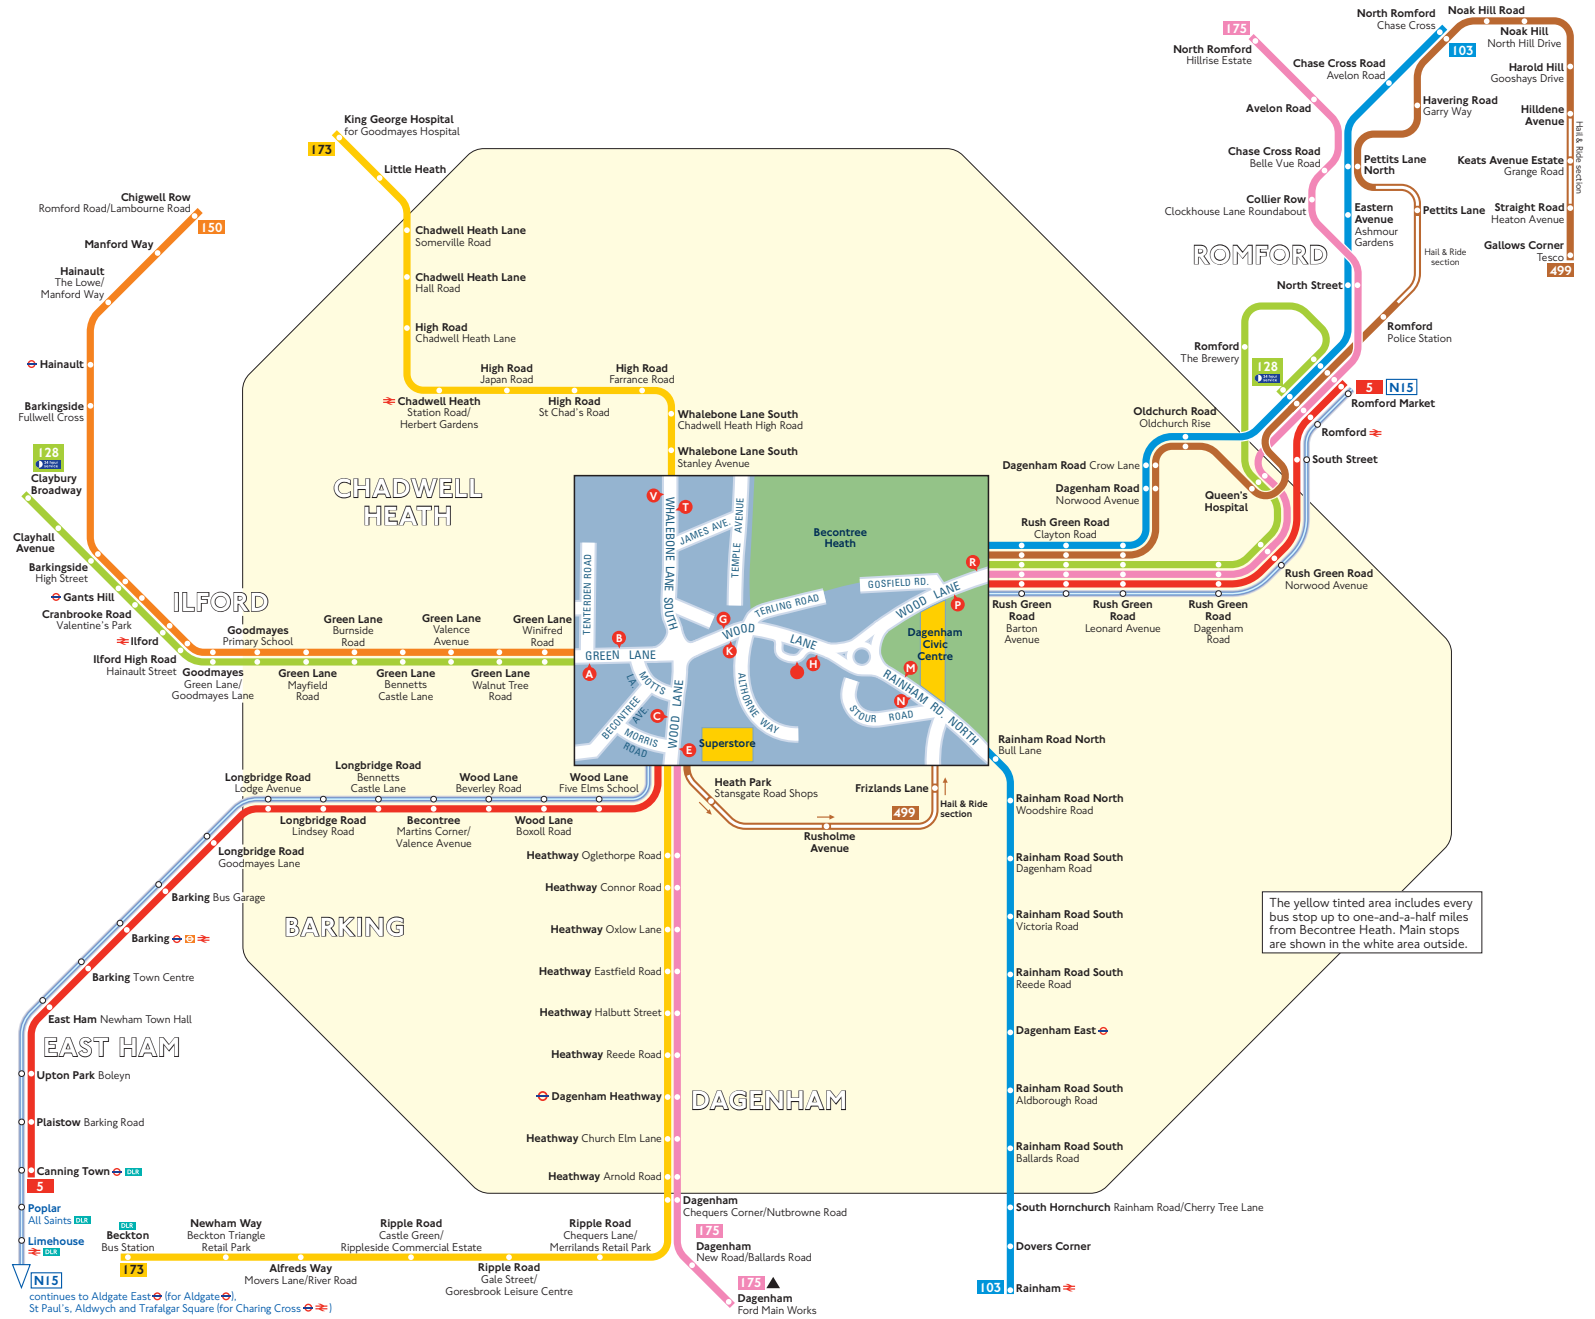

Buses from Becontree Heath

Key

- ▲ Mondays to Fridays until about 2220 and Saturdays until about 0630. Please check timetable.
- ⊕ Connections with London Underground
- ⊕ Connections with London Overground
- ⊕ Connections with National Rail
- DLR Connections with Docklands Light Railway

Red discs show the bus stop you need for your chosen bus service. The disc **A** appears on the top of the bus stop in the street (see map of town centre in centre of diagram).

Route finder

Day buses including 24-hour services

Bus route	Towards	Bus stops
5	Canning Town	E H P
	Romford	C G R
103	North Romford	N R
	Rainham	M P
128 24 hour service	Claybury Broadway	A K P
	Romford	B G R
150	Chigwell Row	A K
173	Beckton	E T
	King George Hospital	C V
175	Dagenham Ford Main Works ▲	E H P
	Dagenham New Road/Ballards Road	E H P
	North Romford	C G R
499	Gallows Corner	E N R T
	Heath Park	E T

Night buses

Bus route	Towards	Bus stops
N15	Romford	C G R
	Trafalgar Square	E H P

N15 continues to Aldgate East (for Aldgate) and St Paul's, Aldwych and Trafalgar Square (for Charing Cross)