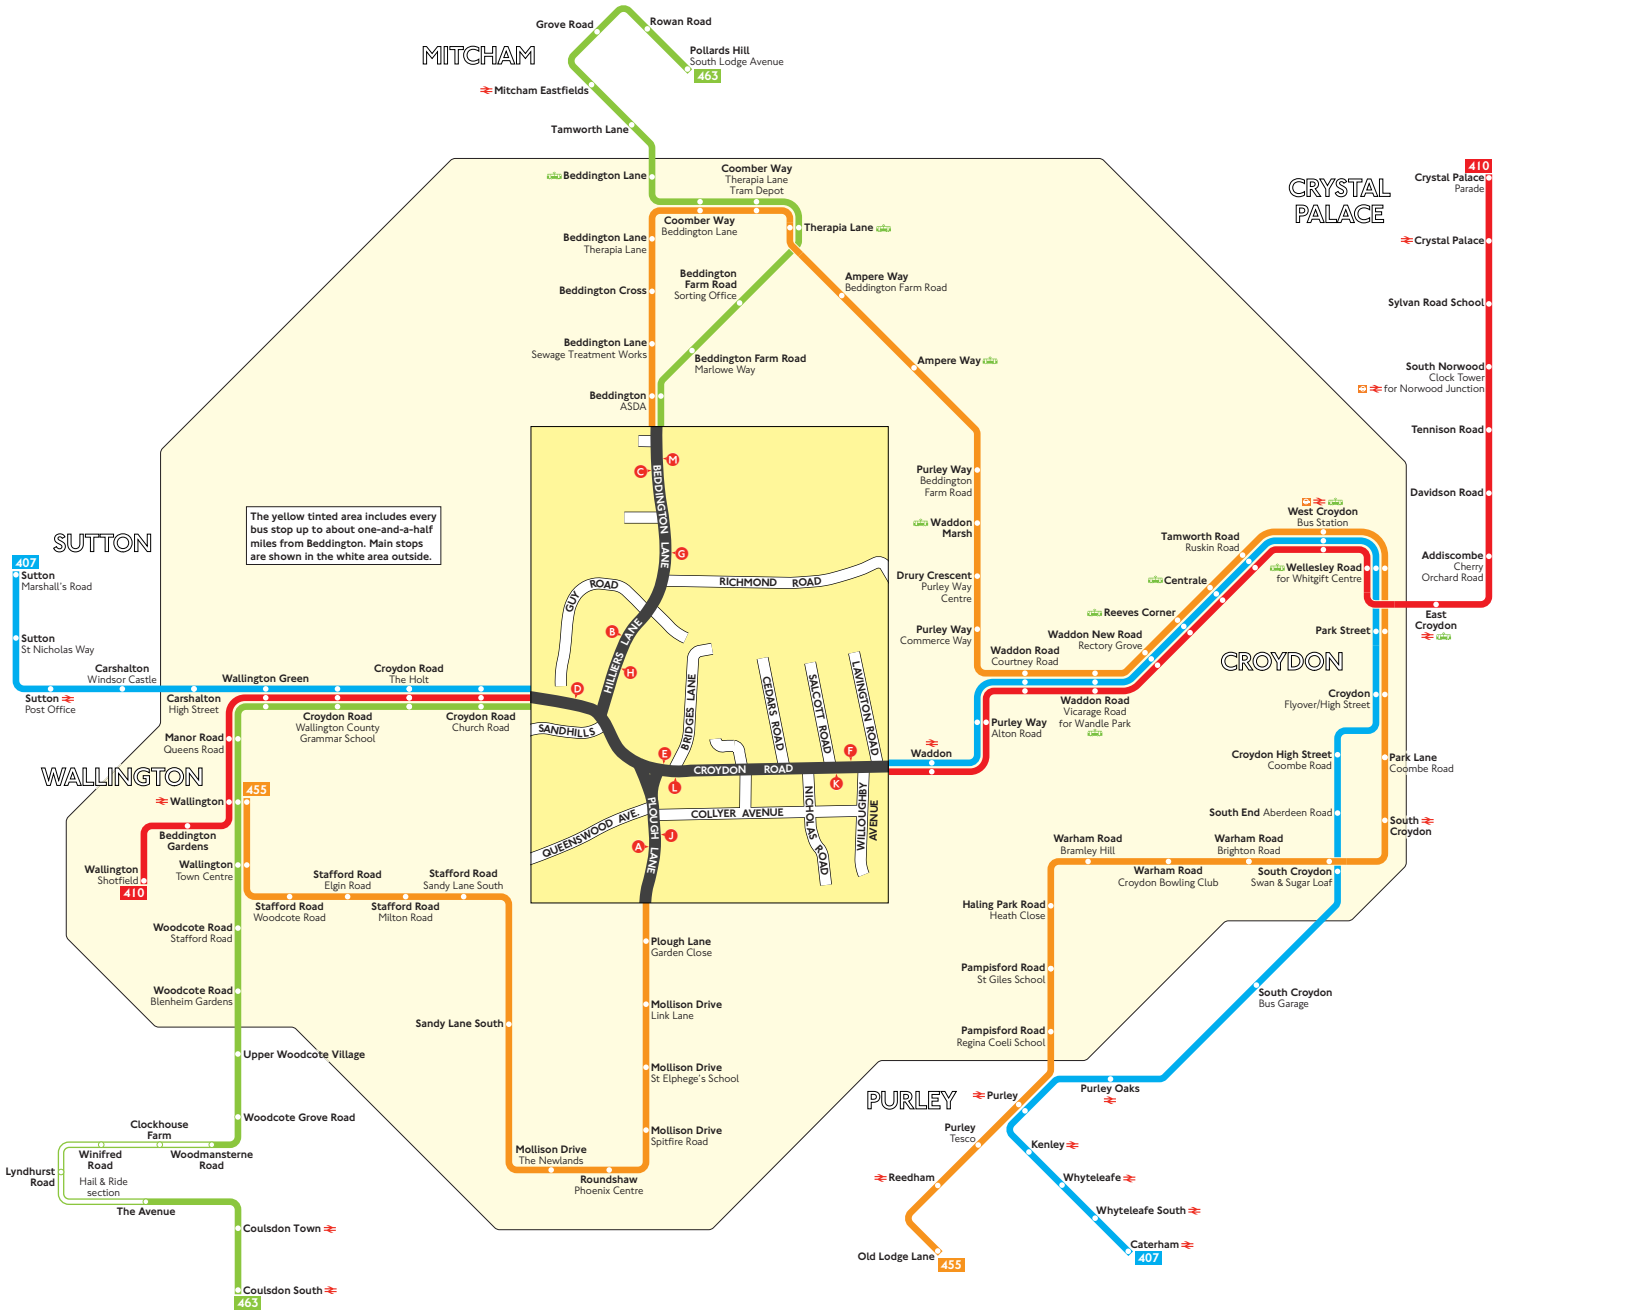

Buses from Beddington

Key

- Connections with London Overground
- Connections with National Rail
- Connections with Tramlink

A Red discs show the bus stop you need for your chosen bus service. The disc **A** appears on the top of the bus stop in the street (see map of town centre in centre of diagram).

Route finder

Day buses

Bus route	Towards	Bus stops
407	Caterham	D E F
	Sutton	K L
410	Crystal Palace	D E F
	Wallington	K L
455	Old Lodge Lane	A B C
	Wallington	G H J M
463	Coulsdon South	G H M
	Pollards Hill	B C D