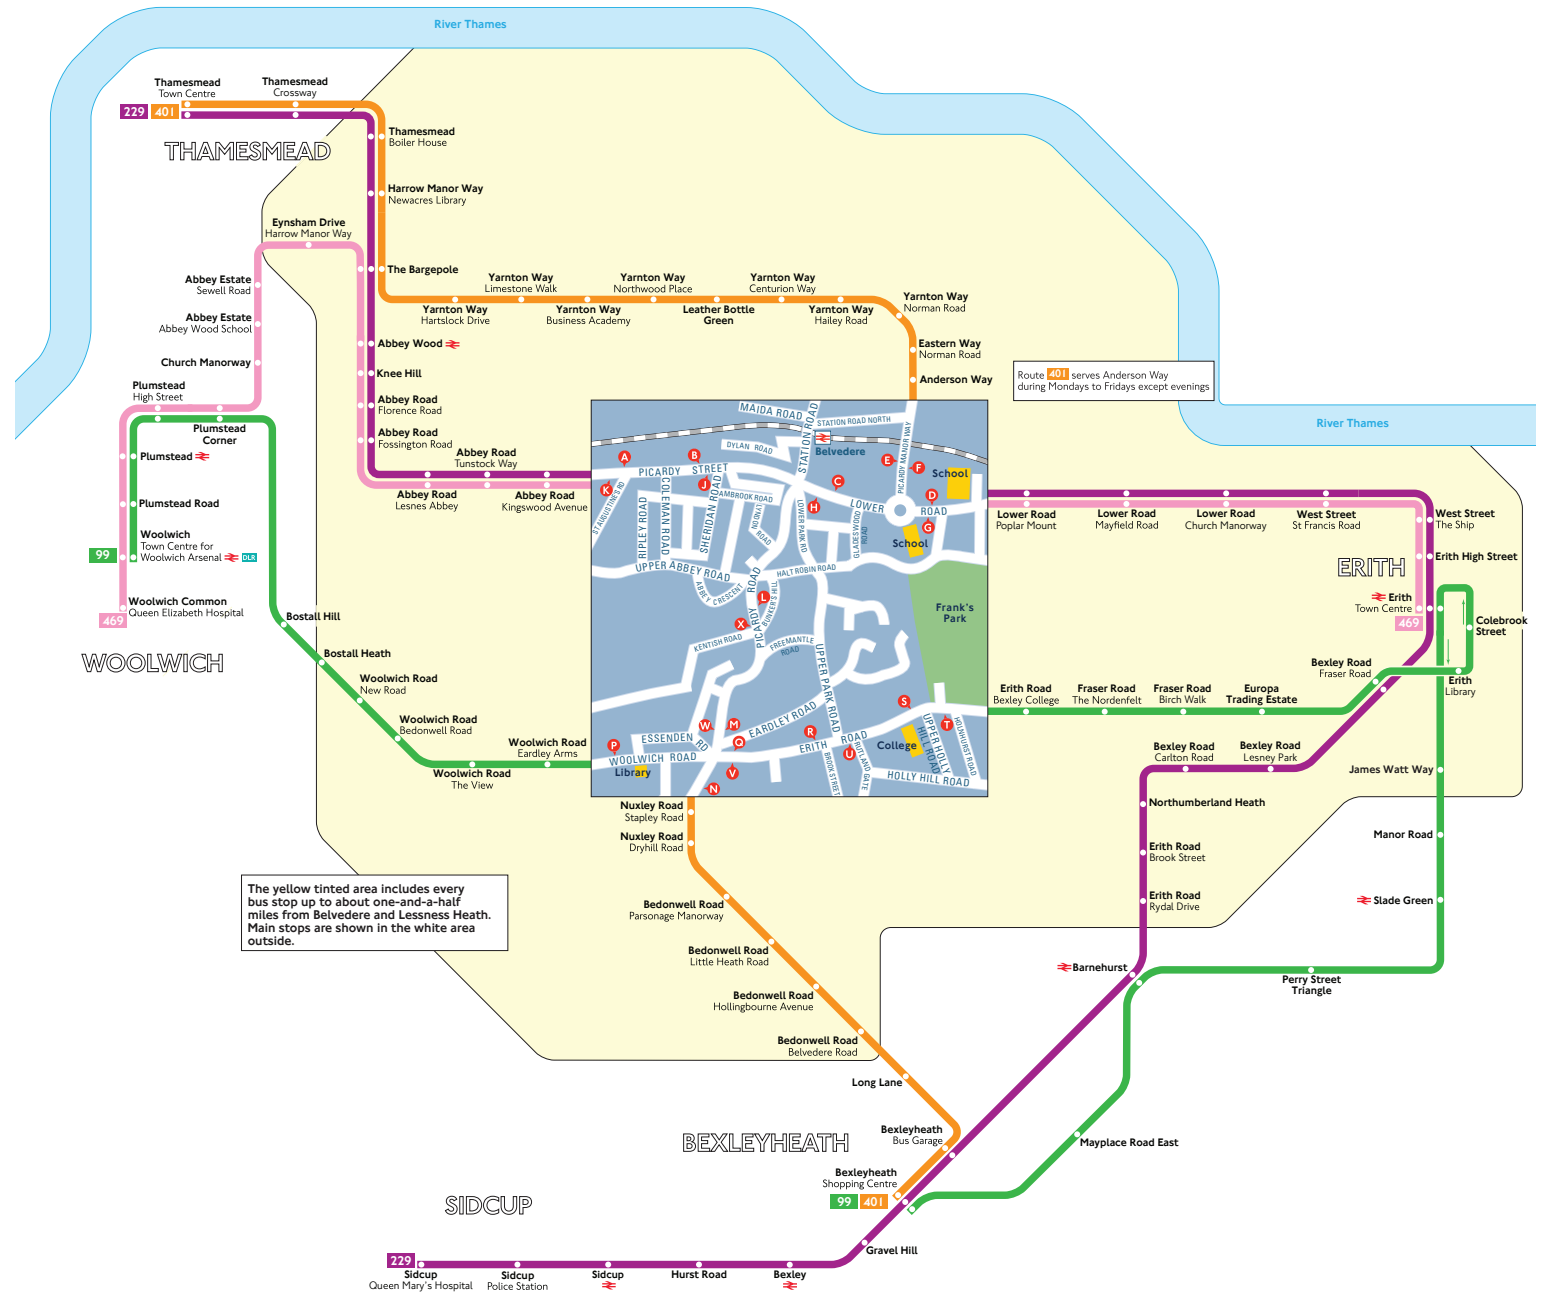

Buses from Belvedere and Lessness Heath

The yellow tinted area includes every bus stop up to about one-and-a-half miles from Belvedere and Lessness Heath. Main stops are shown in the white area outside.

Route finder

Day buses

Bus route	Towards	Bus stops
99	Bexleyheath	P Q R S
	Woolwich	T U V
229	Sidcup	A B C D
	Thamesmead	G H J K
401	Bexleyheath	F H L M N
	Thamesmead	C E P W X
469	Erith	A B C D
	Woolwich Common	G H J K