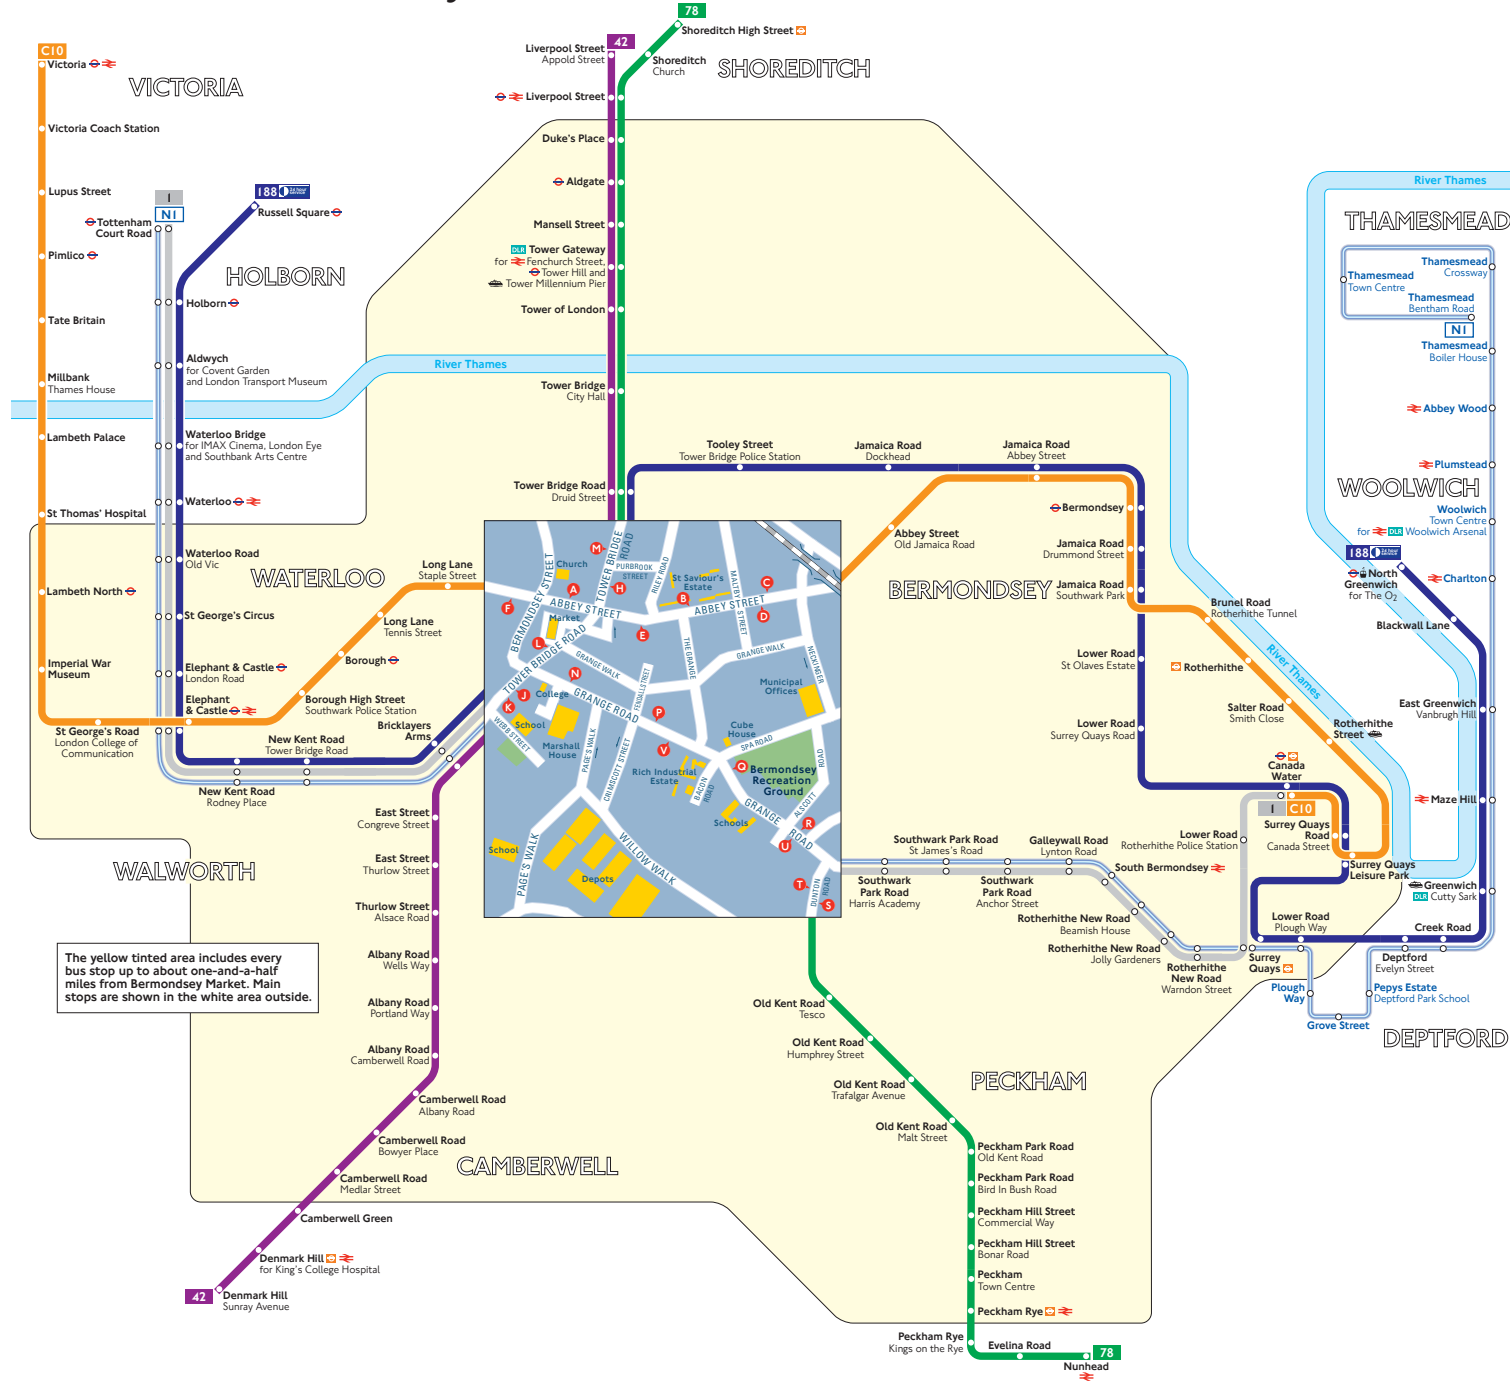

Buses from Bermondsey Market

Route finder

Day buses including 24-hour services

Bus route	Towards	Bus stops
1	Canada Water Tottenham Court Road	N P Q R J U V
42	Denmark Hill Liverpool Street	H K L M
78	Nunhead Shoreditch	H N P Q R S L M T U V
188	North Greenwich Russell Square	L M H J
C10	Canada Water Victoria	A B C D E F

Night buses

Bus route	Towards	Bus stops
N1	Thamesmead Tottenham Court Road	N P Q R J U V