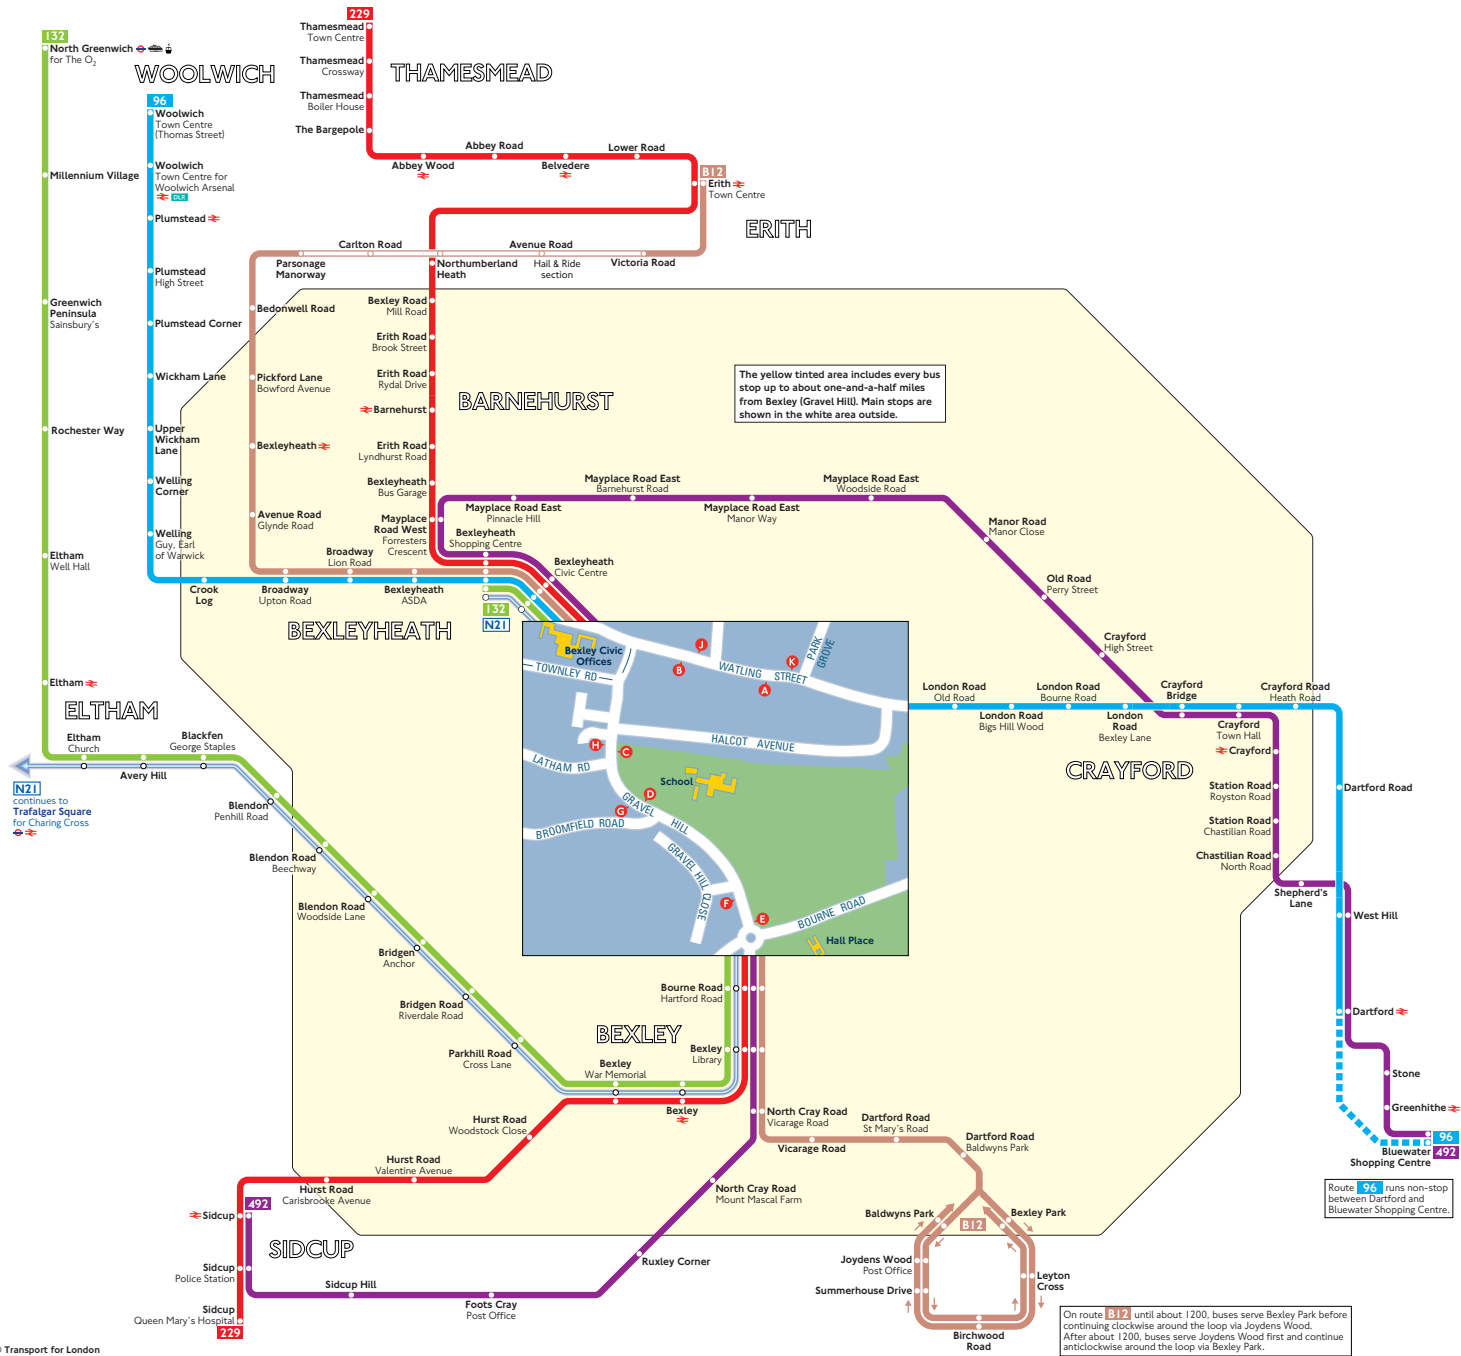

Buses from Bexley (Gravel Hill)

Key

- 96 Day buses in black
- N21 Night buses in blue
- Connections with London Underground
- Connections with London Overground
- Connections with National Rail
- Connections with Docklands Light Railway
- Connections with river boats
- Connections with Emirates Air-Line

Red discs show the bus stop you need for your chosen bus service. The disc **A** appears on the top of the bus stop in the street (see map of town centre in centre of diagram).

Route finder

Day buses

Bus route	Towards	Bus stops
96	Bluewater	J K
	Woolwich	A B
132	Bexleyheath	F G H
	North Greenwich	C D E
229	Sidcup	C D E
	Thamesmead	F G H
492	Bluewater	F G H
	Sidcup	C D E
B12	Erith	F G H
	Joydens Wood	C D E

Night buses

Bus route	Towards	Bus stops
N21	Bexleyheath	F G H
	Trafalgar Square	C D E