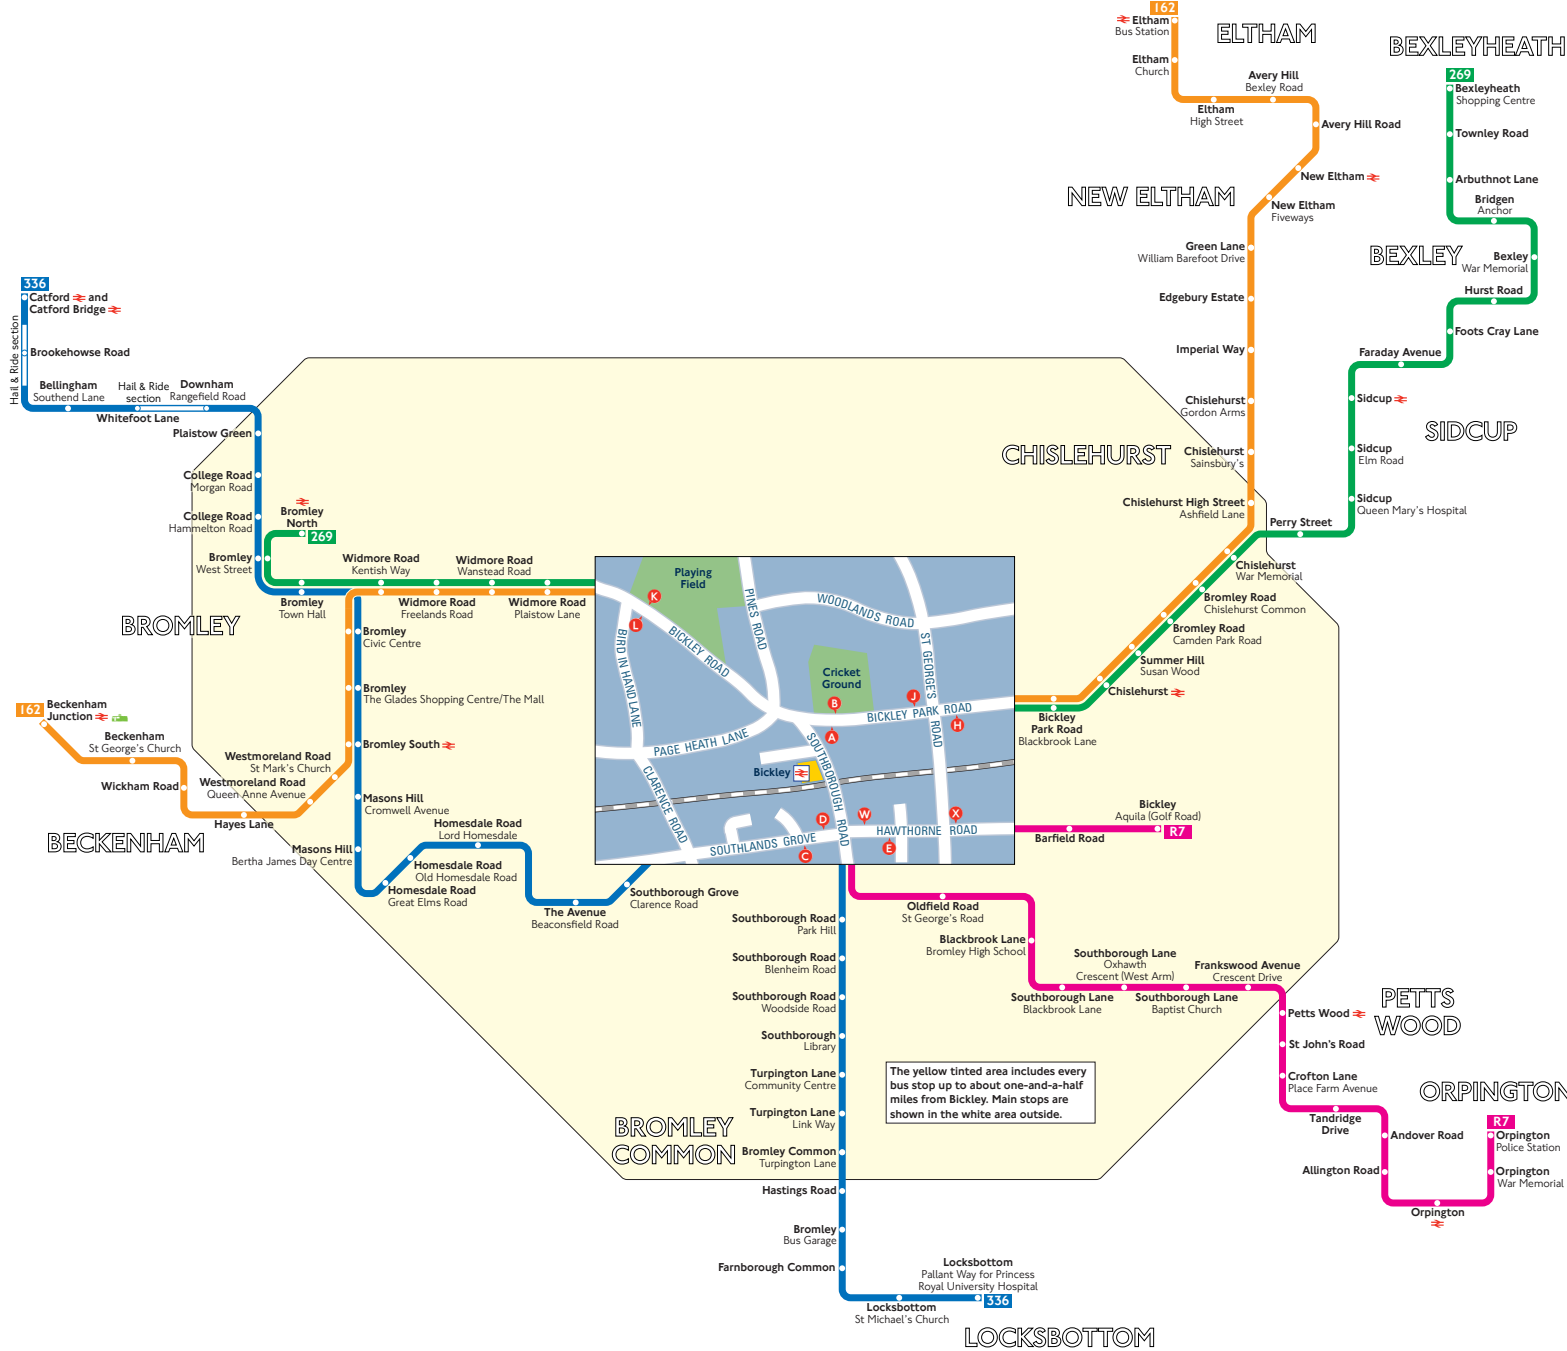

Buses from Bickley

Key

- Connections with National Rail
- Connections with Tramlink
- Mondays to Saturdays except late evenings

Red discs show the bus stop you need for your chosen bus service. The disc appears on the top of the bus stop in the street (see map of town centre in centre of diagram).

Route finder

Day buses

Bus route	Towards	Bus stops
162	Beckenham	A H L
	Eltham	B J K
269	Bexleyheath	B J K
	Bromley	A H L
336	Catford	C
	Locksbottom	D
R7	Bickley Aquila +	W X
	Orpington +	E