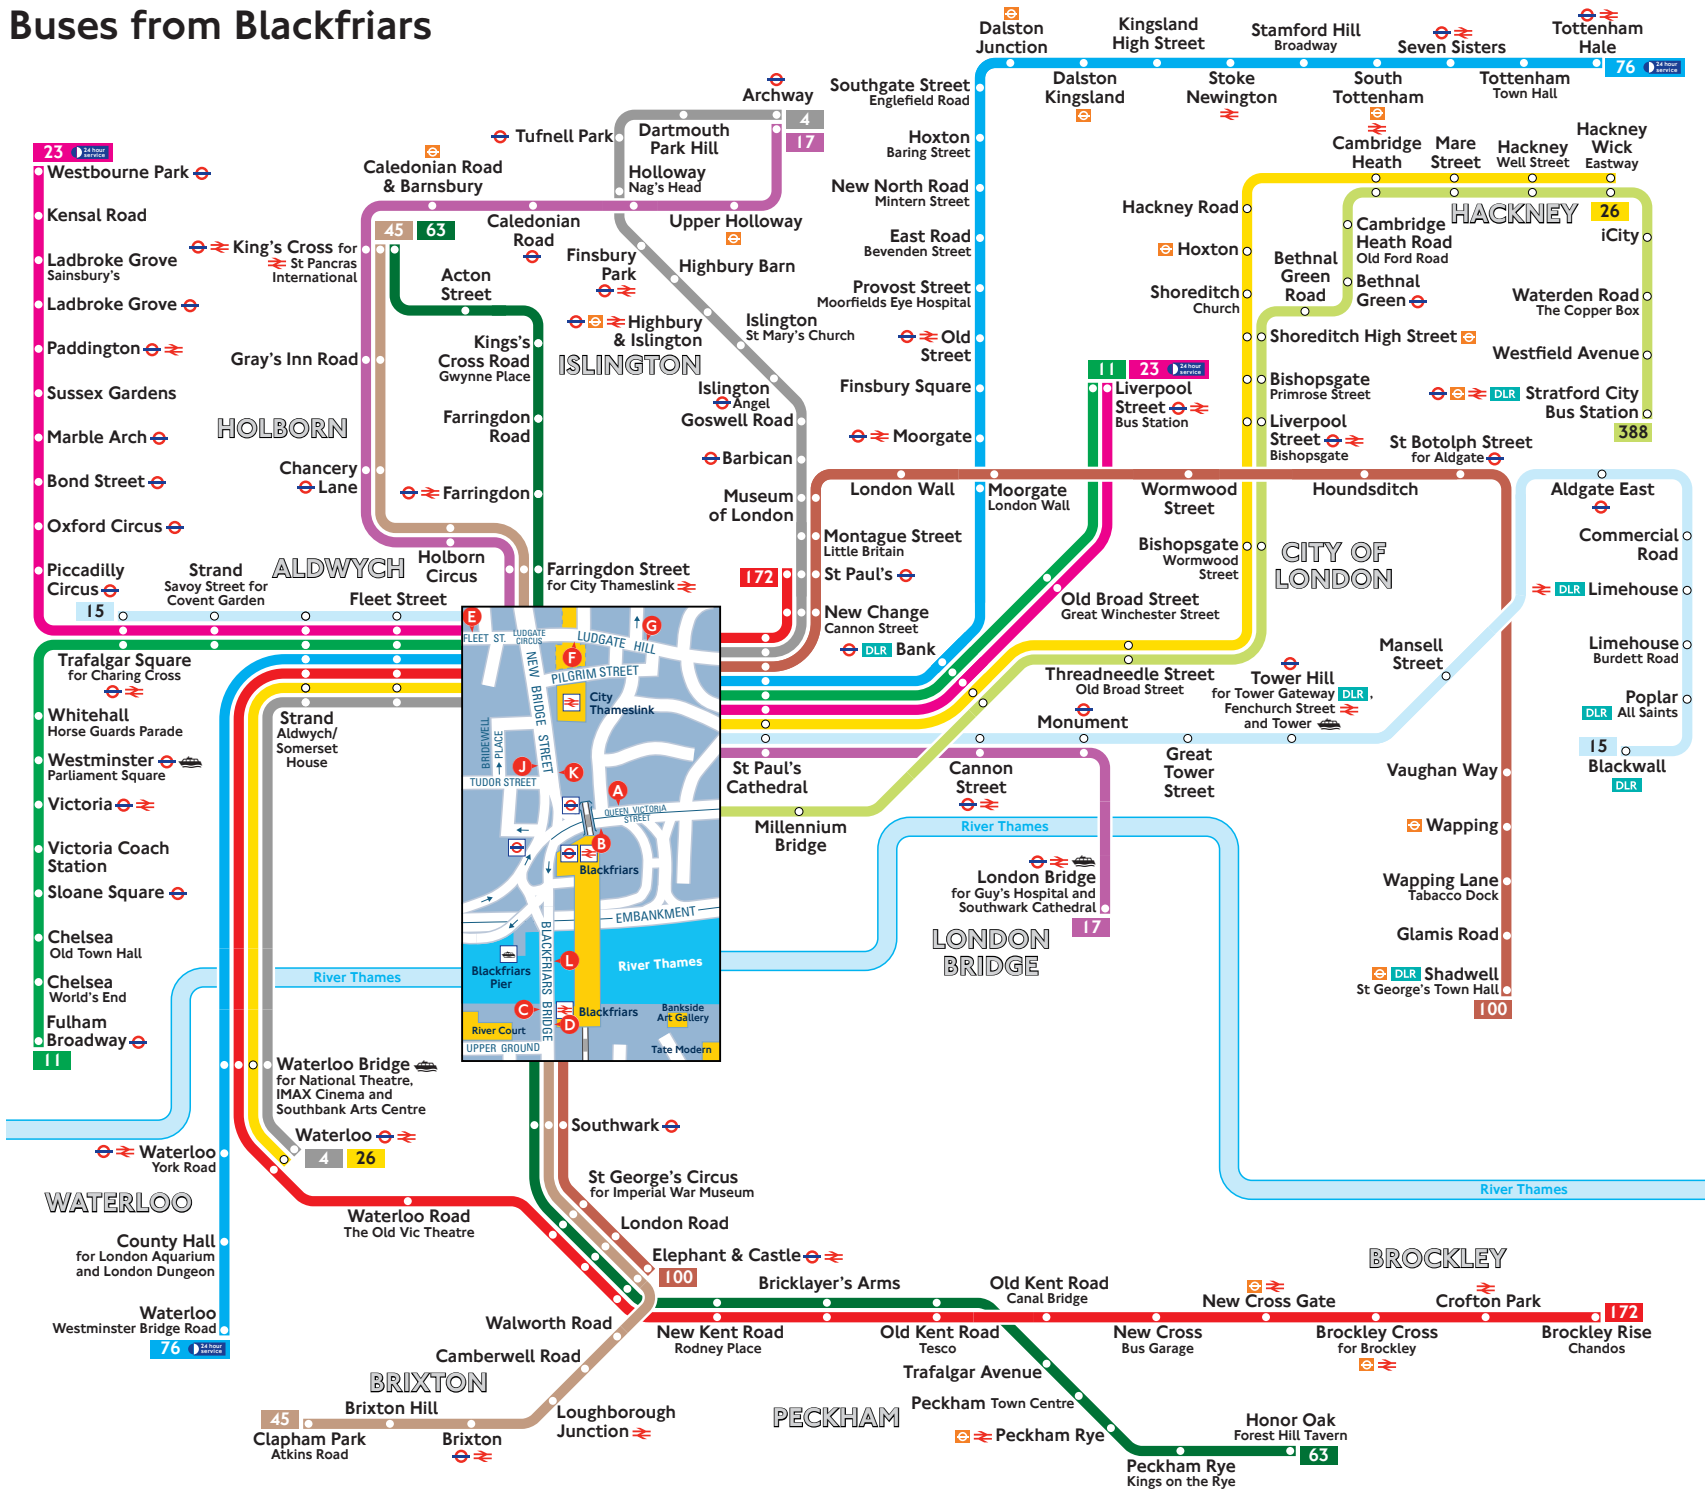

Buses from Blackfriars

Route finder

Day buses including 24-hour services

Bus route	Towards	Bus stops
4	Archway Waterloo	F, G E, F
11	Fulham Broadway Liverpool Street	F E, G
15	Blackwall Trafalgar Square	E, G F
17	Archway London Bridge	F G
23	Liverpool Street Westbourne Park	E, G F
26	Hackney Wick Waterloo	E, G F
45	Clapham Park King's Cross	D, K, L C, J
63	Honor Oak King's Cross	D, K, L C, J
76	Tottenham Hale Waterloo	E, G F
100	Elephant & Castle Shadwell	D, F, K, L C, G, J
172	Brockley Rise St Paul's	F E, G
388	Stratford City Bus Station	A

Night buses

Bus route	Towards	Bus stops
N11	Ealing Broadway Liverpool Street	F E, G
N15	Romford Trafalgar Square	E, G F
N21	Bexleyheath Trafalgar Square	E, G F
N26	Chingford Trafalgar Square	E, G F
N47	St Mary Cray Trafalgar Square	E, G F
N63	Crystal Palace King's Cross	D, K, L C, J
N89	Erith Trafalgar Square	D, E, K, L C, J
N550	Canning Town Trafalgar Square	A B
N551	Gallions Reach Trafalgar Square	E, G F