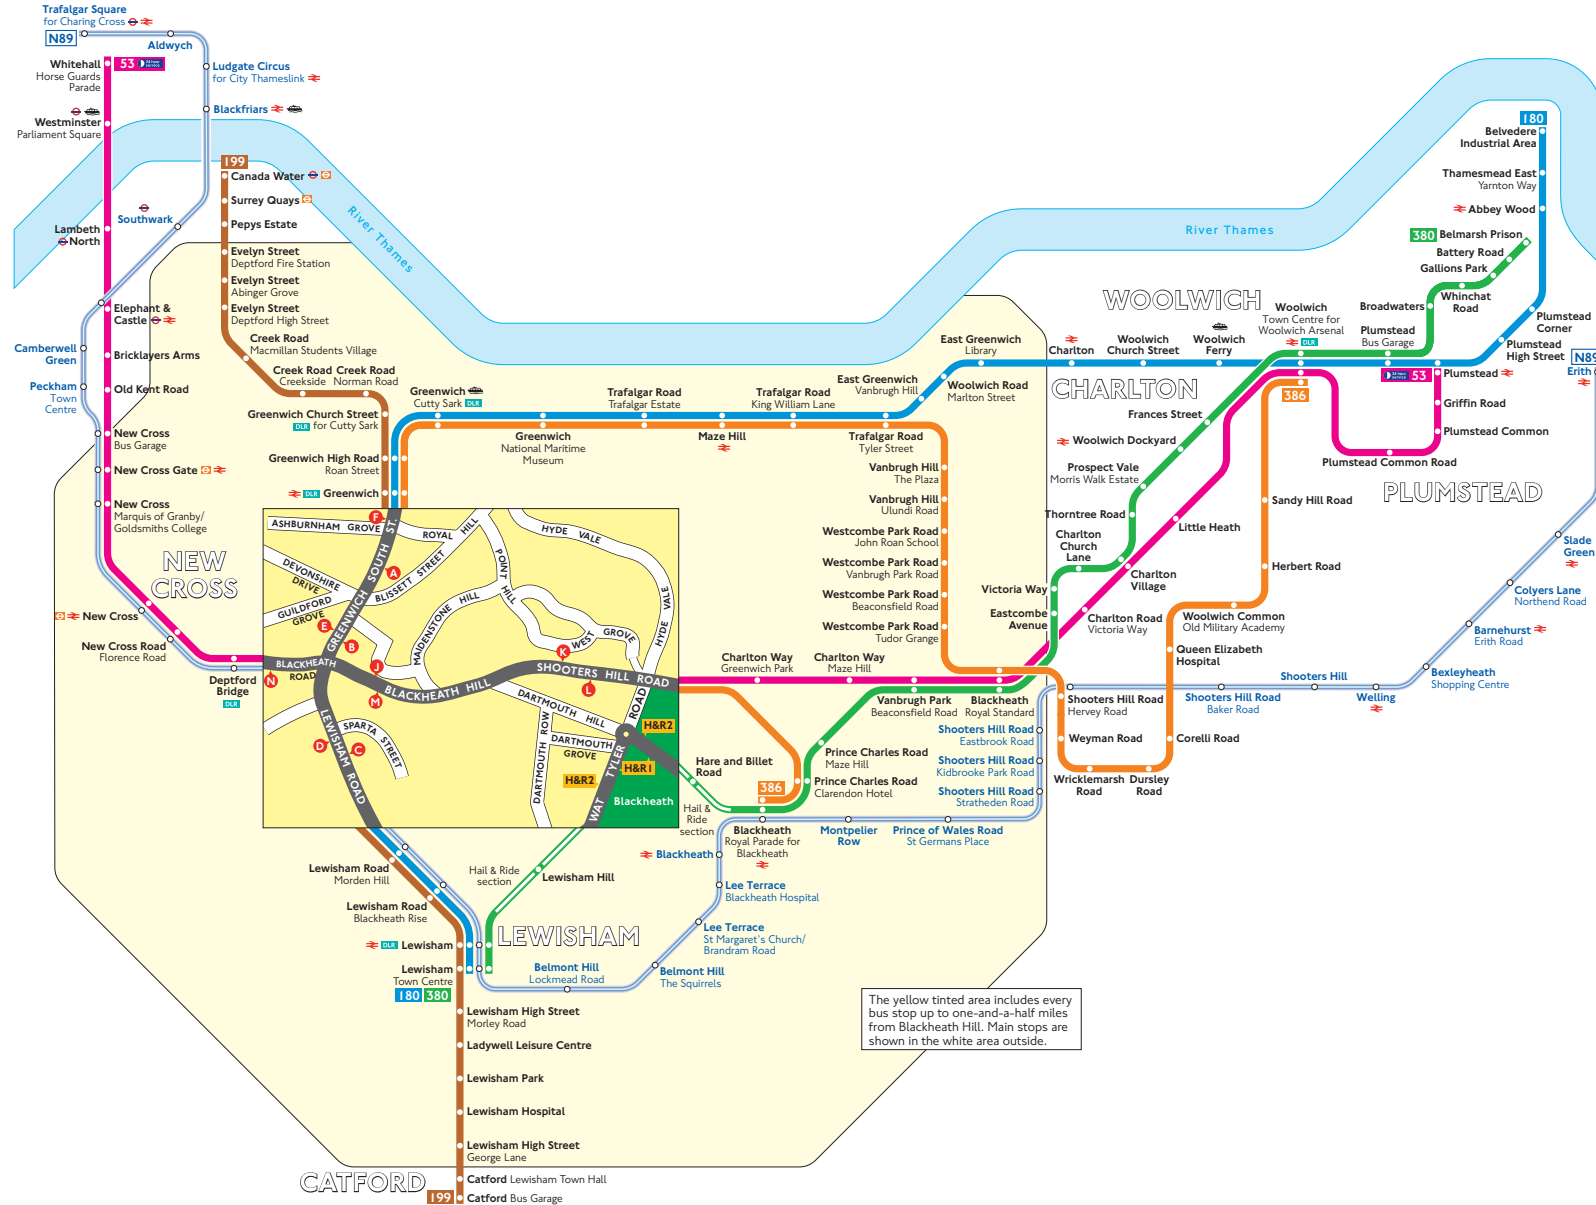

Buses from Blackheath Hill

Key

- Connections with London Underground
- Connections with London Overground
- Connections with National Rail
- Connections with Docklands Light Railway
- Connections with river boats

Red discs show the bus stop you need for your chosen bus service. The disc **A** appears on the top of the bus stop in the street (see map of town centre in centre of diagram).

H&R Route 380 operates as hail and ride on the sections of roads marked **H&R** on the map. Buses stop at any safe point along the road. Please indicate clearly to the driver when you wish to board or alight.

Route finder

Day buses including 24 hour services

Bus route	Towards	Bus stops
53	Plumstead	J K
	Whitehall	L M N
180	Belvedere	D E F
	Lewisham	A B C
199	Canada Water	D E F
	Catford	A B C
380	Belmarsh	H&R2
	Lewisham	H&R1
386	Blackheath	A B J K
	Woolwich	E F L M

Night buses

Bus route	Towards	Bus stops
N89	Erith	C
	Trafalgar Square	D N