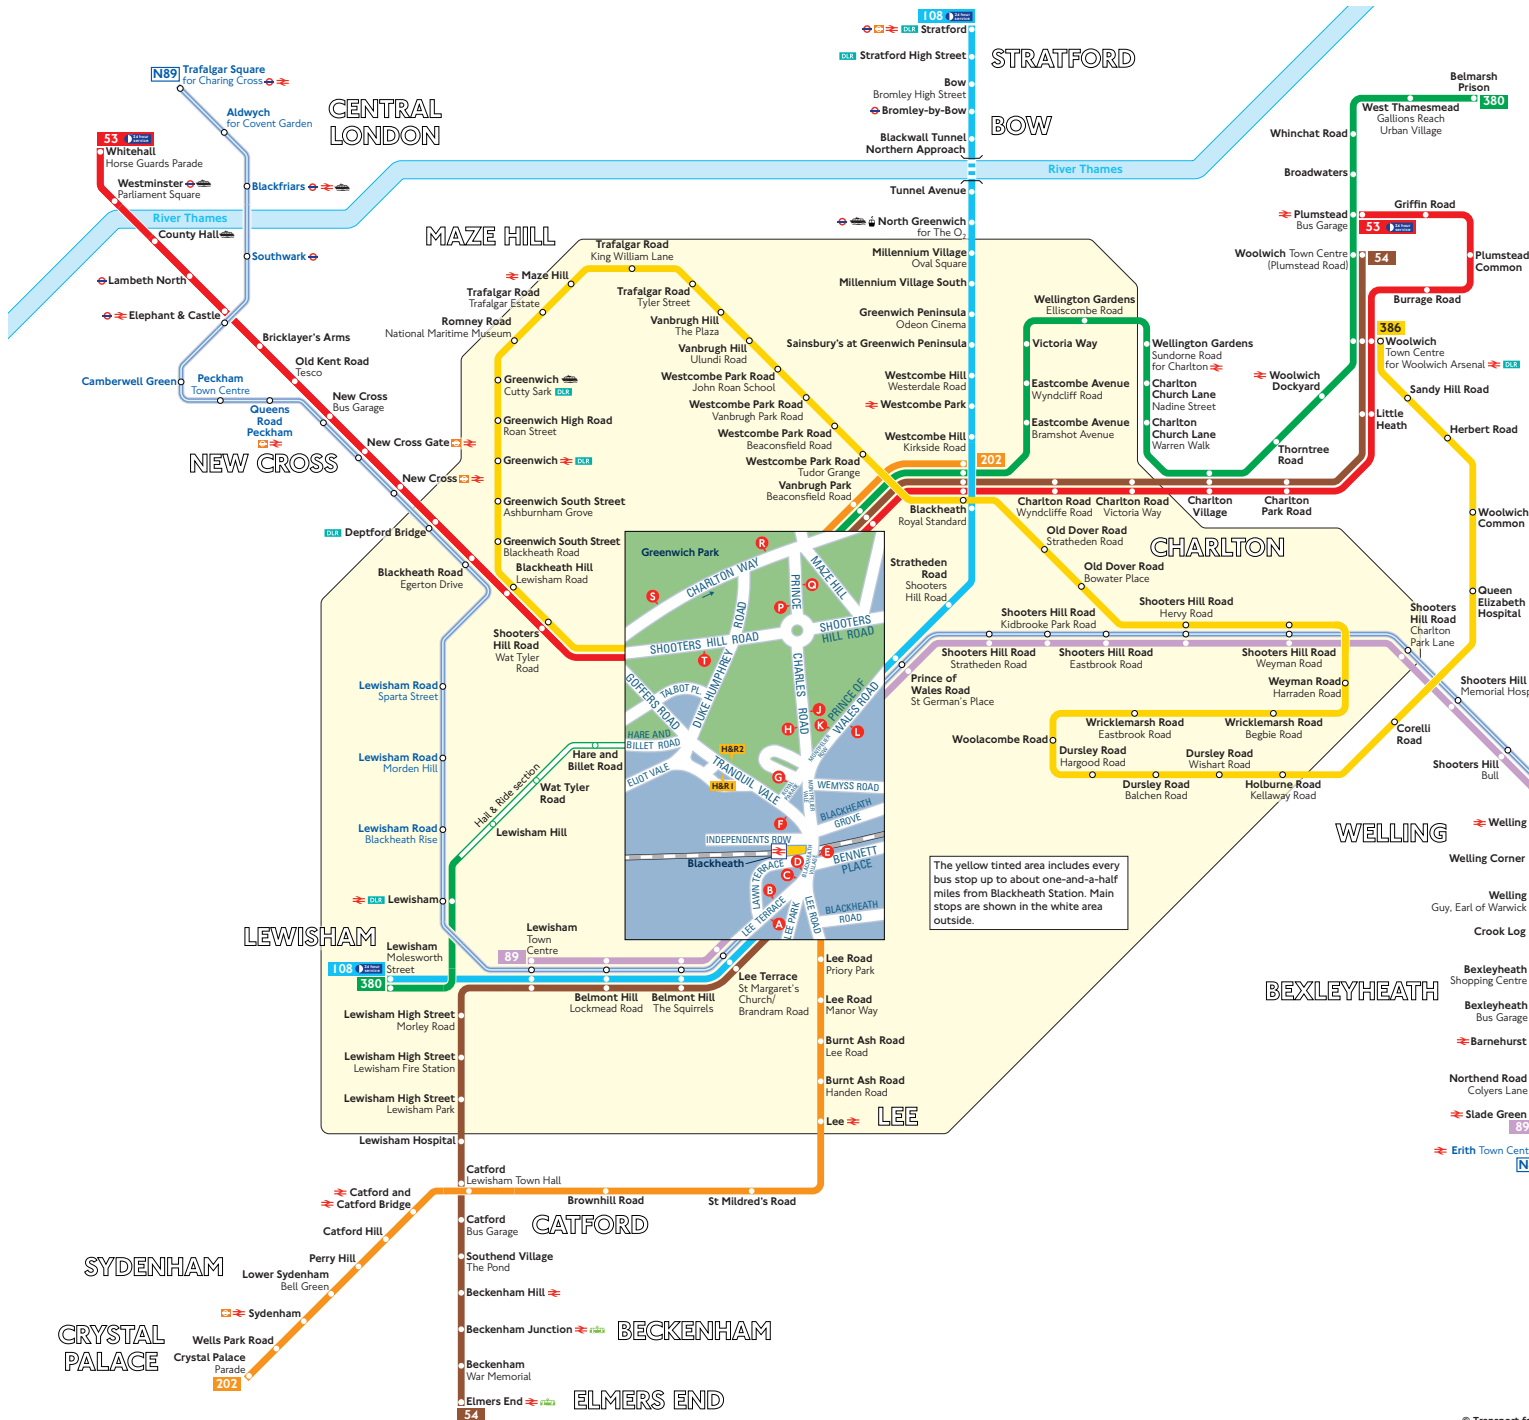

# Buses from Blackheath Station

## Key

- 53 Day buses in black
- N89 Night buses in blue
- Connections with London Underground
- Connections with London Overground
- Connections with National Rail
- DLR Connections with Docklands Light Railway
- Connections with river boats
- Connections with Tramlink
- Connections with Emirates Air Line

Route 380 operates as Hail & Ride on the sections of roads marked H&R1 and H&R2 on the map. Buses stop at any safe point along the road. There are no bus stops at these locations, but please indicate clearly to the driver when you wish to board or alight.

Red discs show the bus stop you need for your chosen bus service. The disc A appears on the top of the bus stop in the street (see map of town centre in centre of diagram).