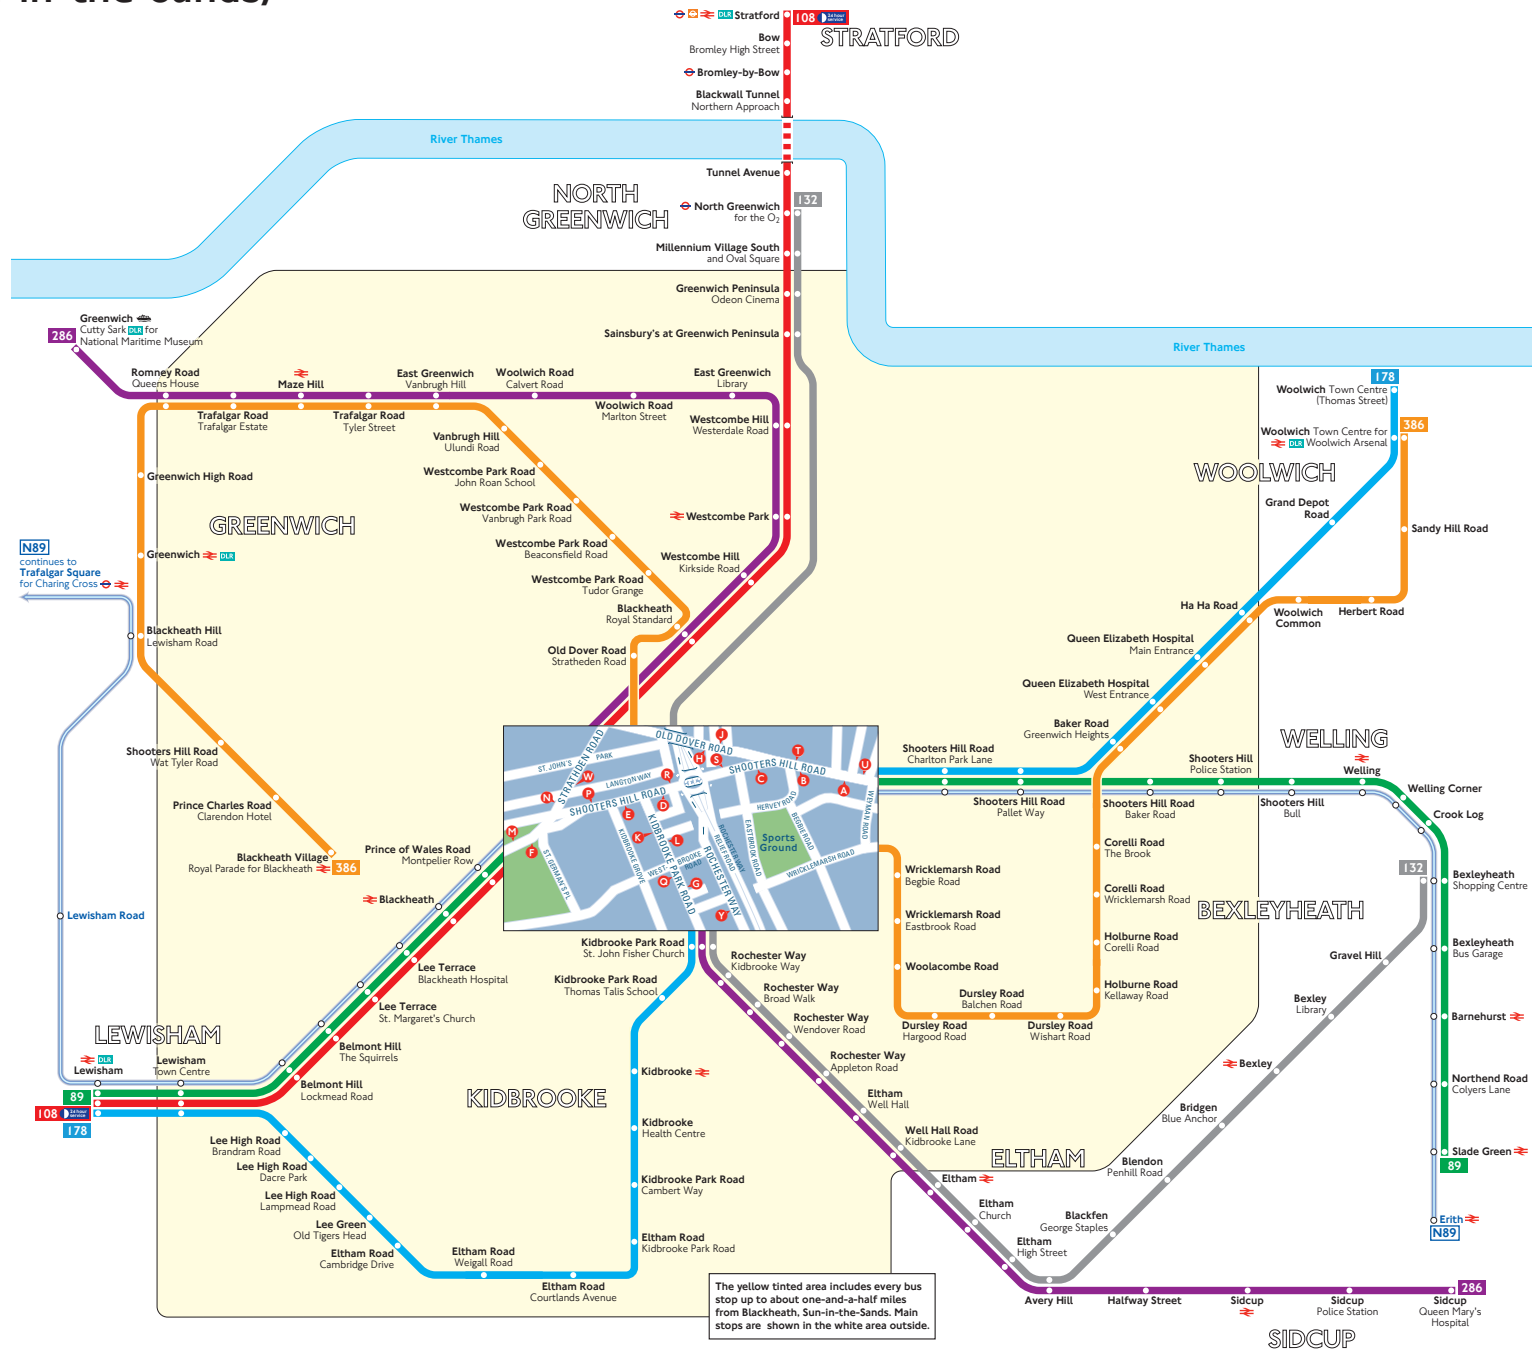

Buses from Blackheath (Sun-in-the-Sands)

Route finder

Day buses including 24-hour routes

Bus route	Towards	Bus stops
89	Lewisham	A B C D E F
	Slade Green	M P R S T U
108 24 hour service	Lewisham	F W
	Stratford	M N
132	Bexleyheath	D G L
	North Greenwich	Y
178	Lewisham	A B C D G L
	Woolwich	K O R S T U
286	Greenwich	D E N Y
	Sidcup	G L P W
386	Blackheath	A B H
	Woolwich	J T U

Night buses

Bus route	Towards	Bus stops
N89	Erith	M P R S T U
	Trafalgar Square	A B C D E F