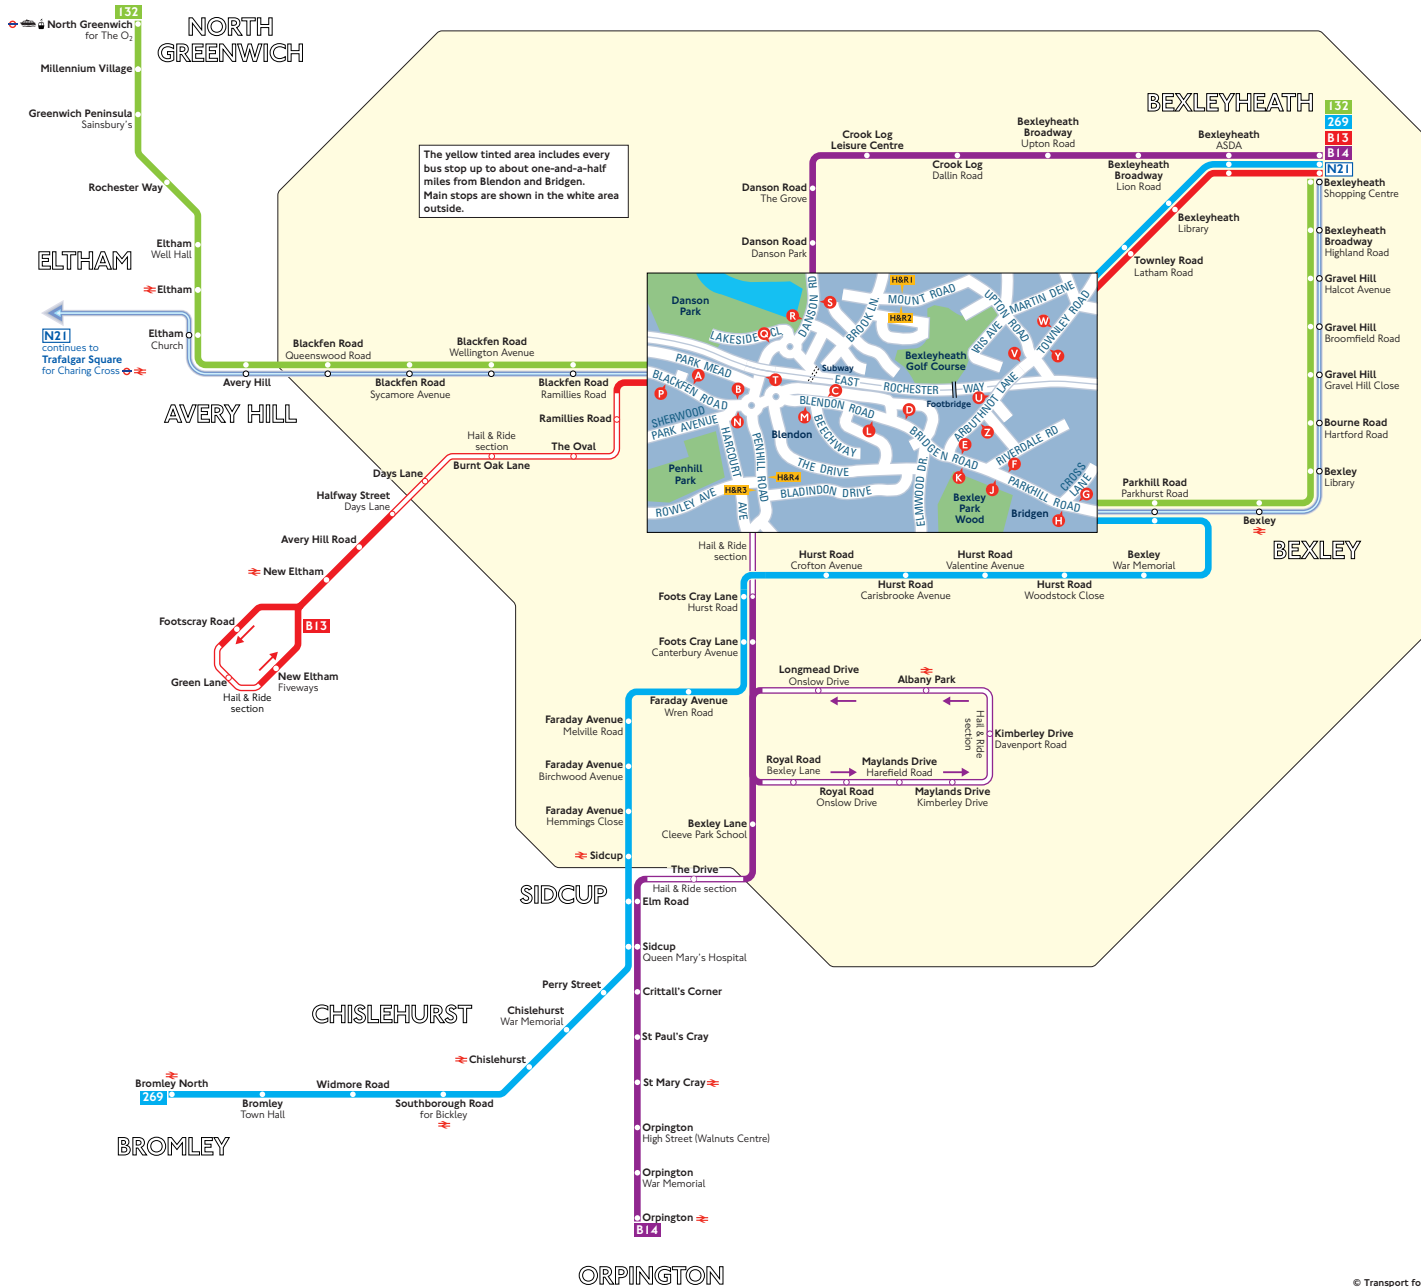

Buses from Blendon and Bridgen

Key

- 132 Day buses in black
 - N21 Night buses in blue
 - Connections with Underground
 - Connections with London Overground
 - Connections with National Rail
 - DLR Connections with Docklands Light Railway
 - Connections with river boats
 - Connections with Emirates Air Line
 - ▼ Mondays to Saturdays and Sunday shopping hours
- Route B13 operates as Hail & Ride on the sections of roads marked H&R1 and H&R2 on the map, and route B14 on the sections marked H&R3 and H&R4. Buses stop at any safe point along the road. There are no bus stops at these locations, but please indicate clearly to the driver when you wish to board or alight.

Route finder

Day buses

Bus route	Towards	Bus stops
132	Bexleyheath	A B C D E F G
	North Greenwich	H J K L M N P
269	Bexleyheath	H J K U V W
	Bromley North	E F G Y Z
B13	Bexleyheath	A B C W H&R1
	New Eltham	N P T Y H&R2
B14	Bexleyheath ▼	C R H&R3
	Orpington ▼	S T H&R4

Night buses

Bus route	Towards	Bus stops
N21	Bexleyheath	A B C D E F G
	Trafalgar Square	H J K L M N P

Other buses

Bus route	Towards	Bus stops
602 School journey	Thamesmead	W