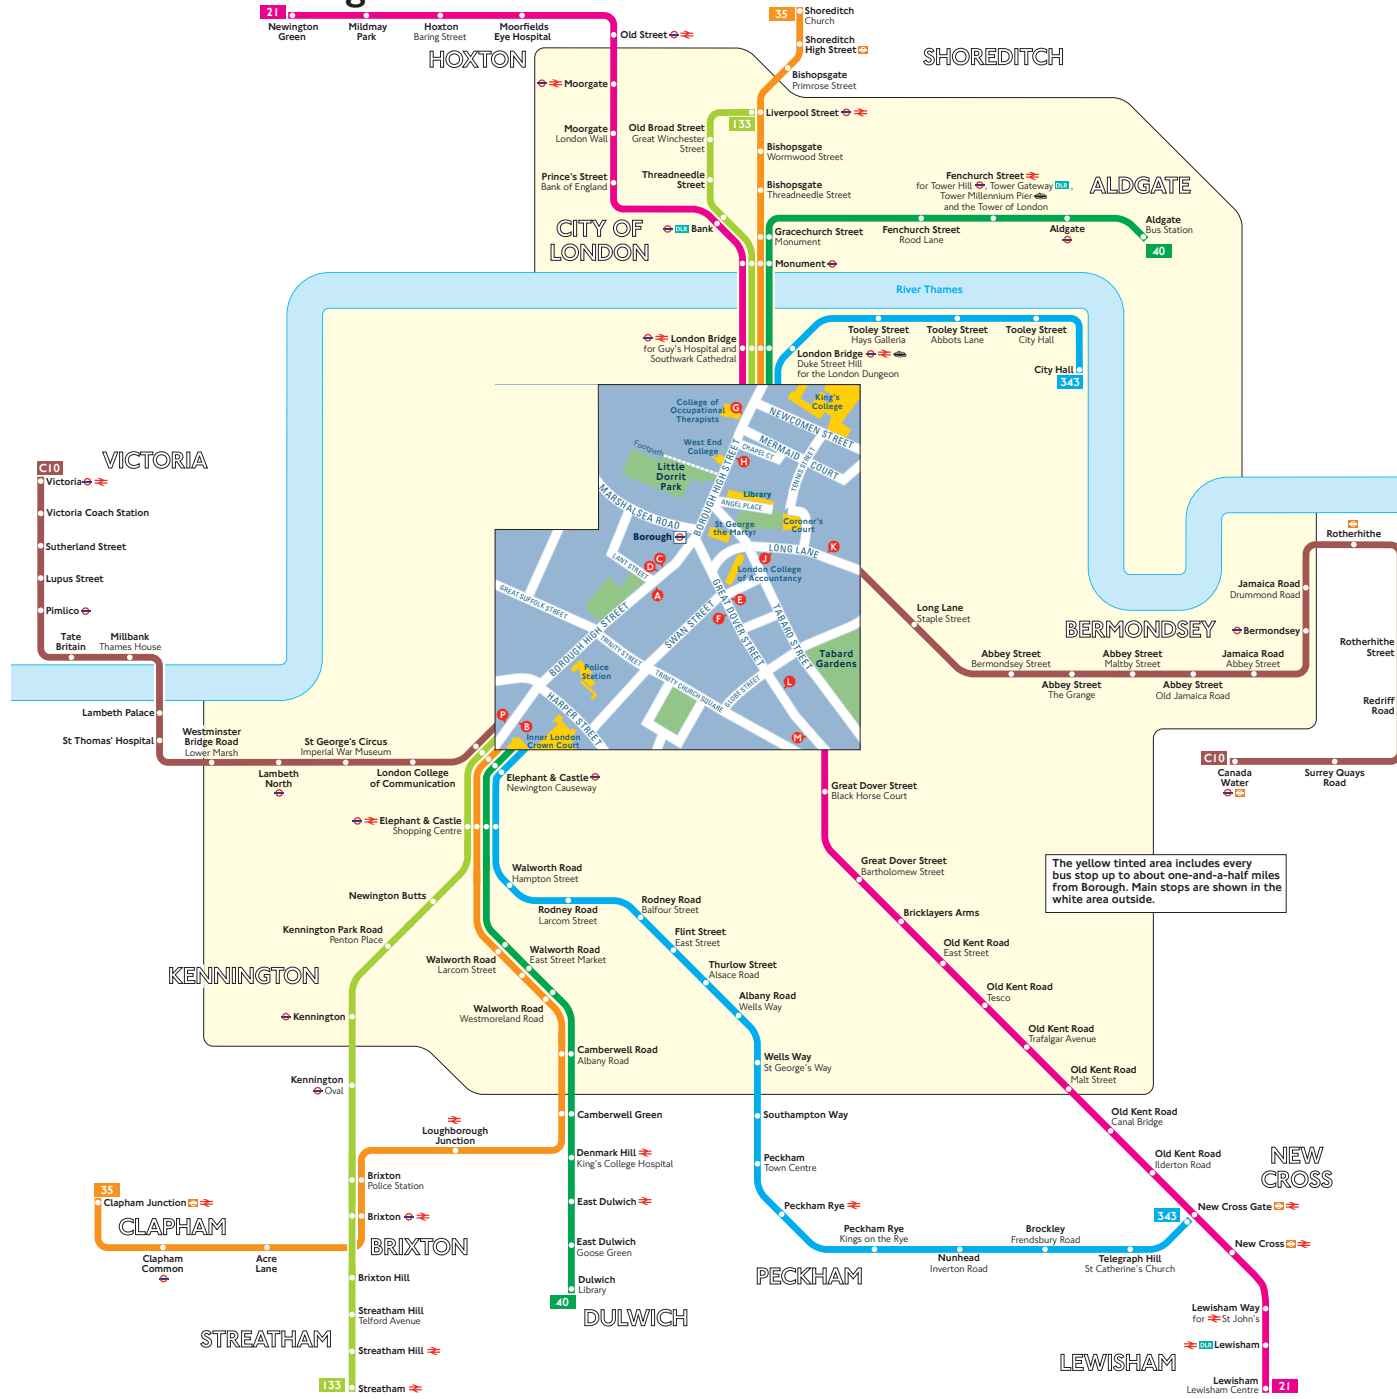

Buses from Borough

Route finder

Day buses

Bus route	Towards	Bus stops
21	Lewisham	E H L
	Newington Green	F G M
35	Clapham Junction	A B H
	Shoreditch	D G P
40	Aldgate	D G P
	Dulwich	A B H
133	Liverpool Street	C G P
	Streatham	A B H
343	City Hall	D G P
	New Cross Gate	A B H
C10	Canada Water	D K P
	Victoria	A B J

Night buses

For night bus information, please see separate poster