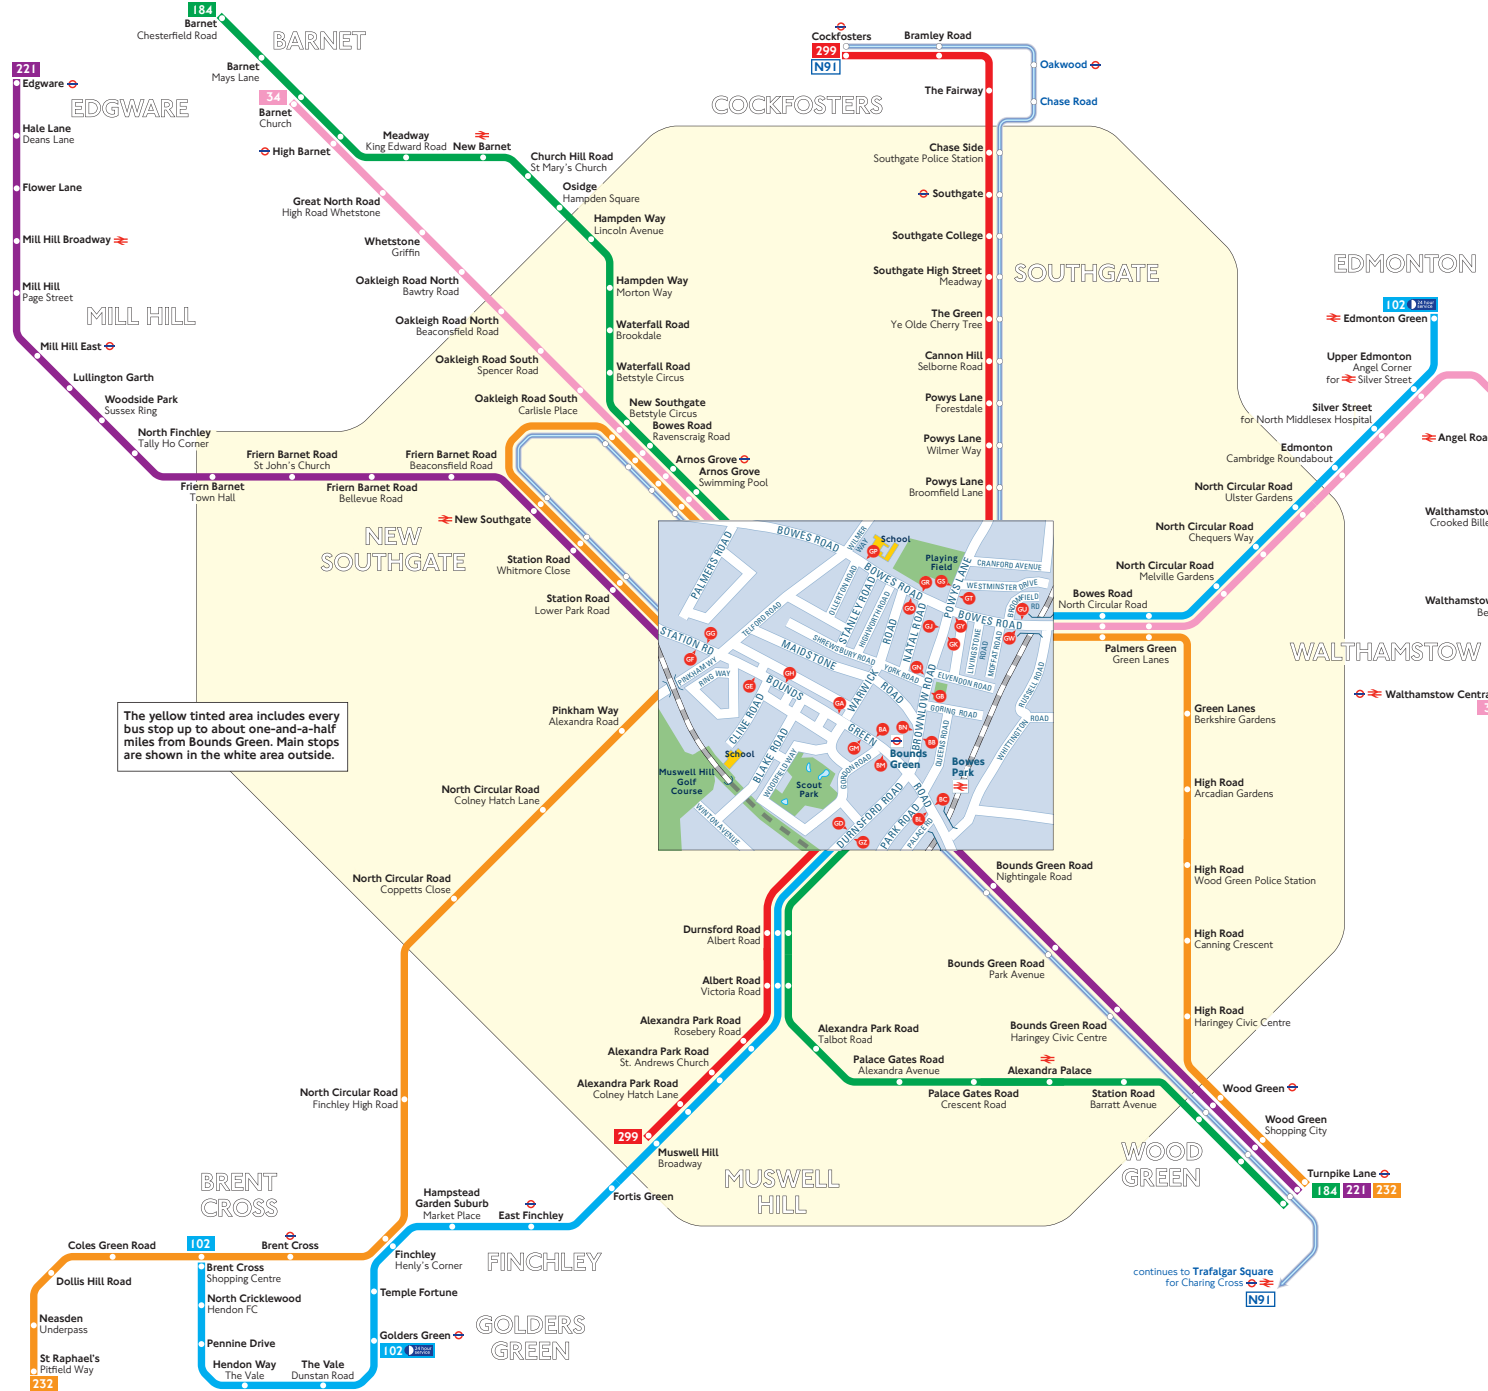

Buses from Bounds Green

Route finder

Day buses including 24-hour services

| Bus route | Towards | Bus stops |
|-----------|----------------|----------------|
| 34 | Barnet | GG GU GT |
| | Walthamstow | GP GR GU |
| 102 | Brent Cross | BB GB GK GW GZ |
| | Golders Green | |
| 184 | Edmonton Green | BN GD GJ GN GU |
| | Barnet | BN GD GJ GN GO |
| 221 | Turnpike Lane | BB GB GK GP GZ |
| | Edgware | BL BM GE GF GH |
| 232 | Turnpike Lane | BA BC GA GG GH |
| | St Raphael's | GC GO GW GY |
| 299 | Turnpike Lane | GP GR GU |
| | Cockfosters | BN GD GJ GN GS |
| | Muswell Hill | BB GB GK GT GZ |

Night buses

| Bus route | Towards | Bus stops |
|-----------|------------------|----------------|
| N91 | Cockfosters | BL BM GE GF GH |
| | Trafalgar Square | BA BC GA GG GH |