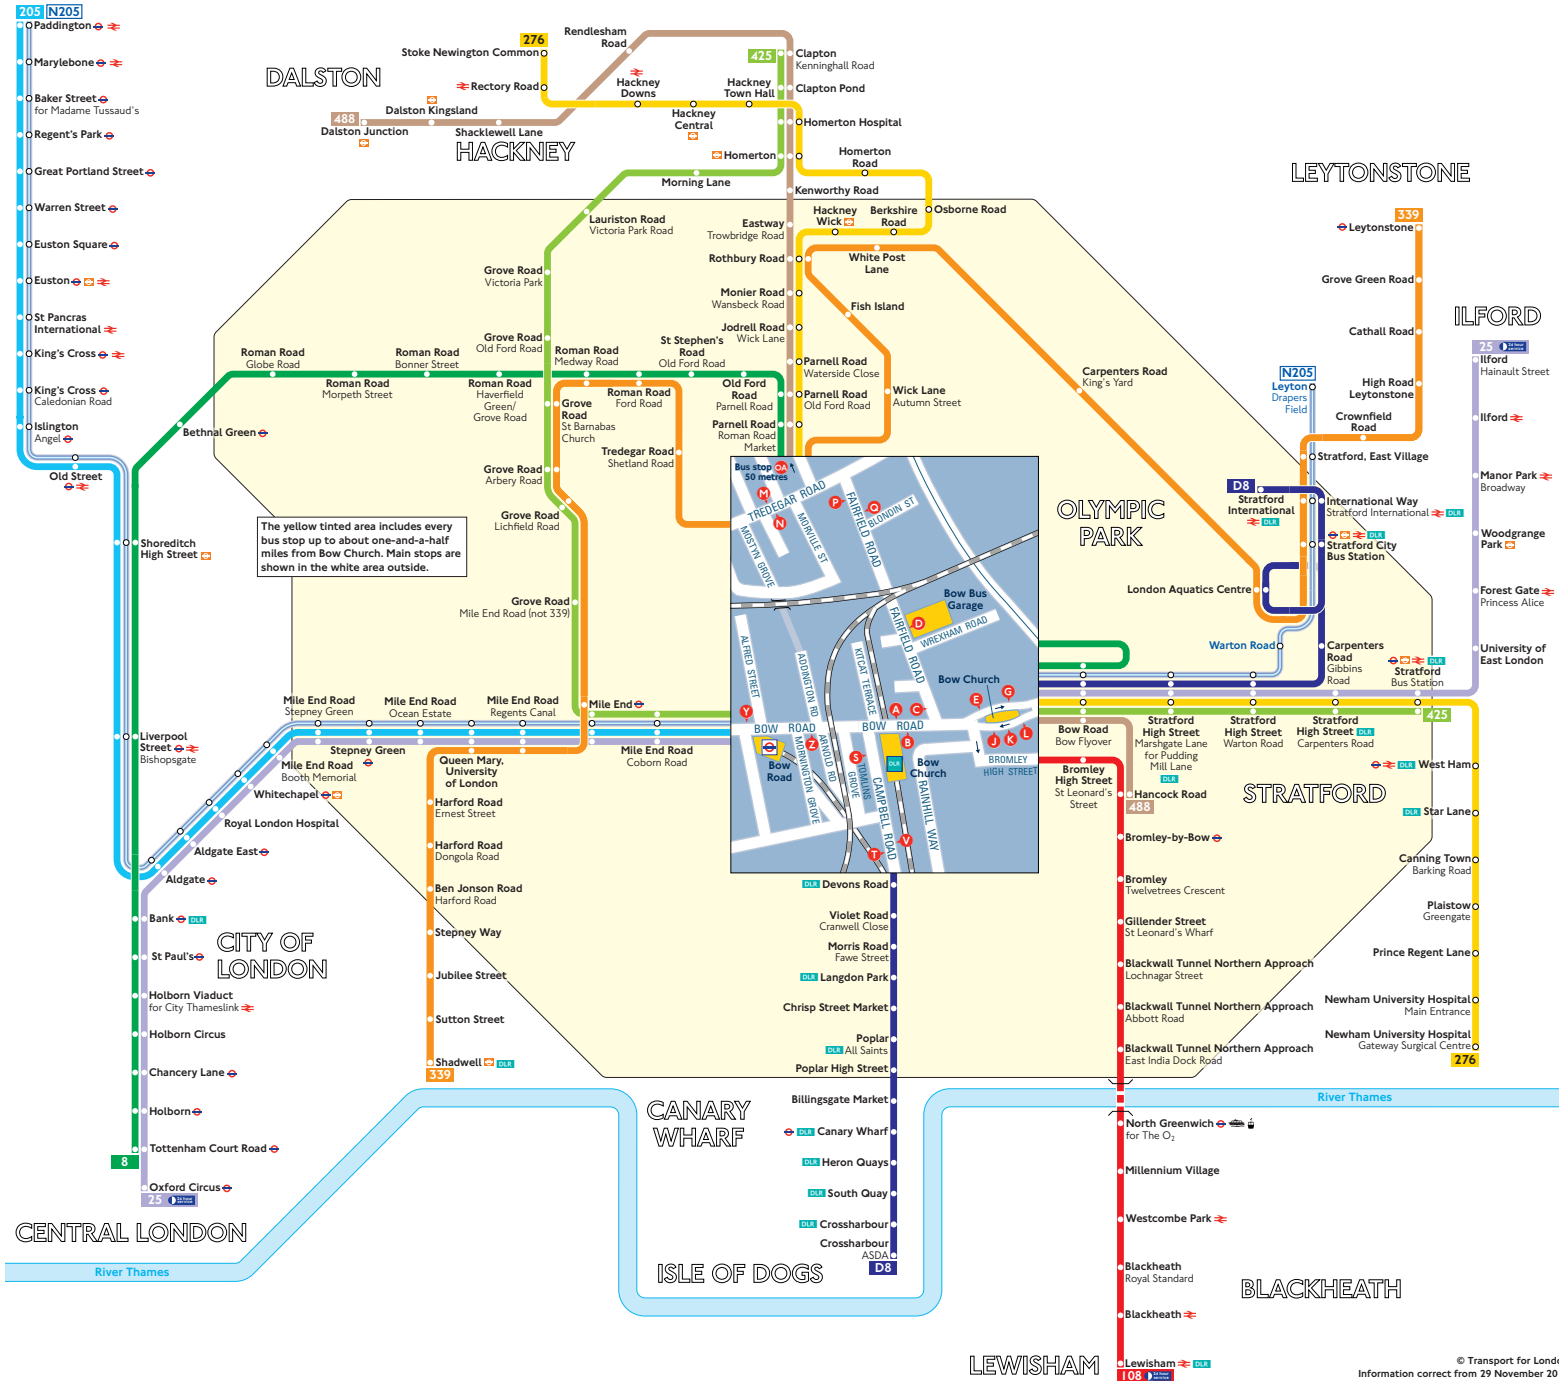

Buses from Bow

Key

- 8 Day buses in black
- N205 Night buses in blue
- Connections with London Underground
- Connections with London Overground
- Connections with National Rail
- DLR Connections with Docklands Light Railway
- Connections with river boats
- Connections with Emirates Air Line

A Red discs show the bus stop you need for your chosen bus service. The disc **A** appears on the top of the bus stop in the street (see map of town centre in centre of diagram).

Route finder

Day buses including 24-hour services

Bus route	Towards	Bus stops
8	Tottenham Court Road	E M
25	Ilford	A G Y
108	Oxford Circus	B K Z
205	Lewisham	J
276	Paddington	B K Z
	Newham University Hospital	D G O
	Stoke Newington Common	C I P
339	Leytonstone	M
	Shadwell	N
425	Clapton	B K Z
	Stratford	A G Y
488	Bow	D E O
	Dalston Junction	C I P
D8	Crossharbour	B K V
	Stratford International	A G S T

Night buses

Bus route	Towards	Bus stops
N205	Leyton	A G Y
	Paddington	B K Z