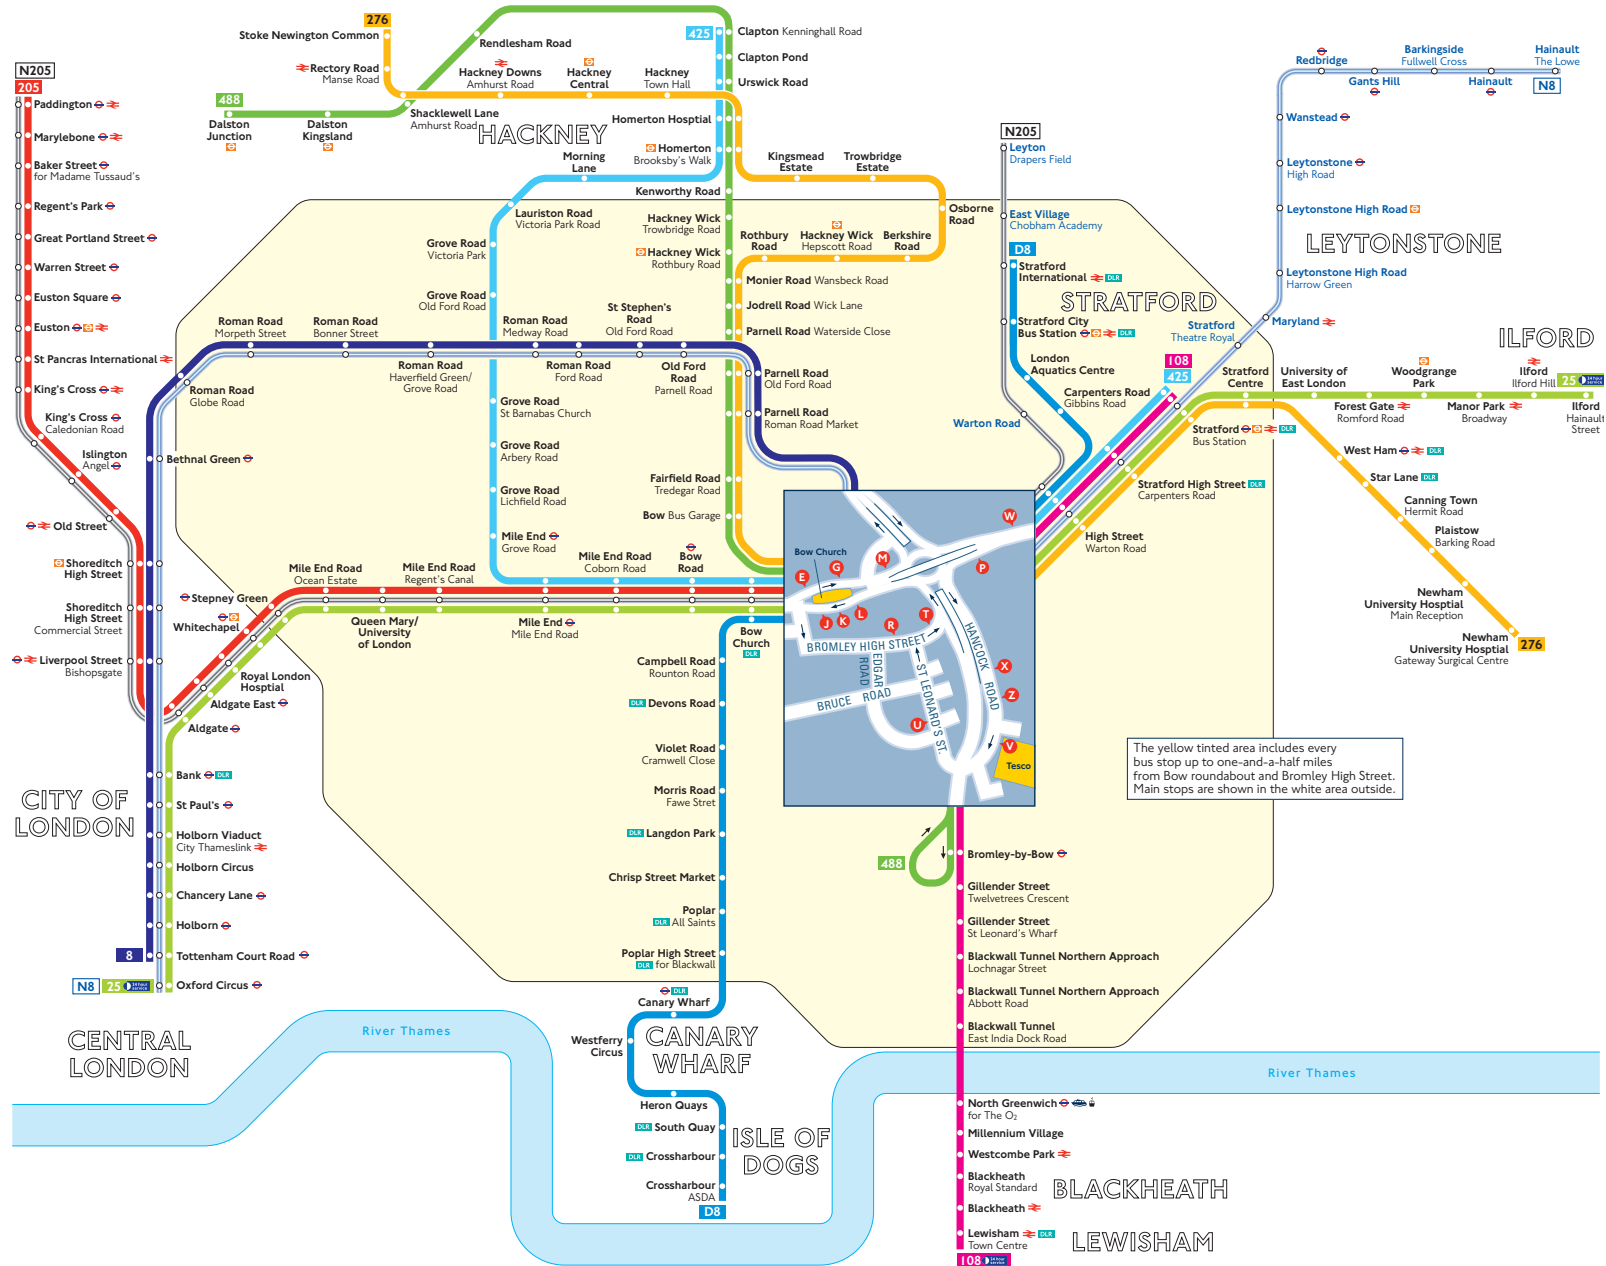

Buses from Bow Roundabout and Bromley High Street

Key

- Connections with London Underground
- Connections with London Overground
- Connections with National Rail
- Connections with Docklands Light Railway
- Connections with river boats
- Connections with Emirates Air Line

Red discs show the bus stop you need for your chosen bus service. The disc **A** appears on the top of the bus stop in the street (see map of town centre in centre of diagram).

Route finder

Day buses including 24-hour services

Bus route	Towards	Bus stops
8	Tottenham Court Road	E M
25	Ilford	G M W
	Oxford Circus	K P
108	Lewisham	J P R V
	Stratford	T U W
205	Paddington	K
276	Newham University Hospital	G M W
	Stoke Newington	J P
425	Clapton	K P
	Stratford	G M W
488	Dalston	J T U V
D8	Crossharbour	K P
	Stratford International	G M W

Night buses

Bus route	Towards	Bus stops
N8	Hainault	W
	Oxford Circus	P
N205	Leyton	G M W
	Paddington	K P

The yellow tinted area includes every bus stop up to one-and-a-half miles from Bow roundabout and Bromley High Street. Main stops are shown in the white area outside.