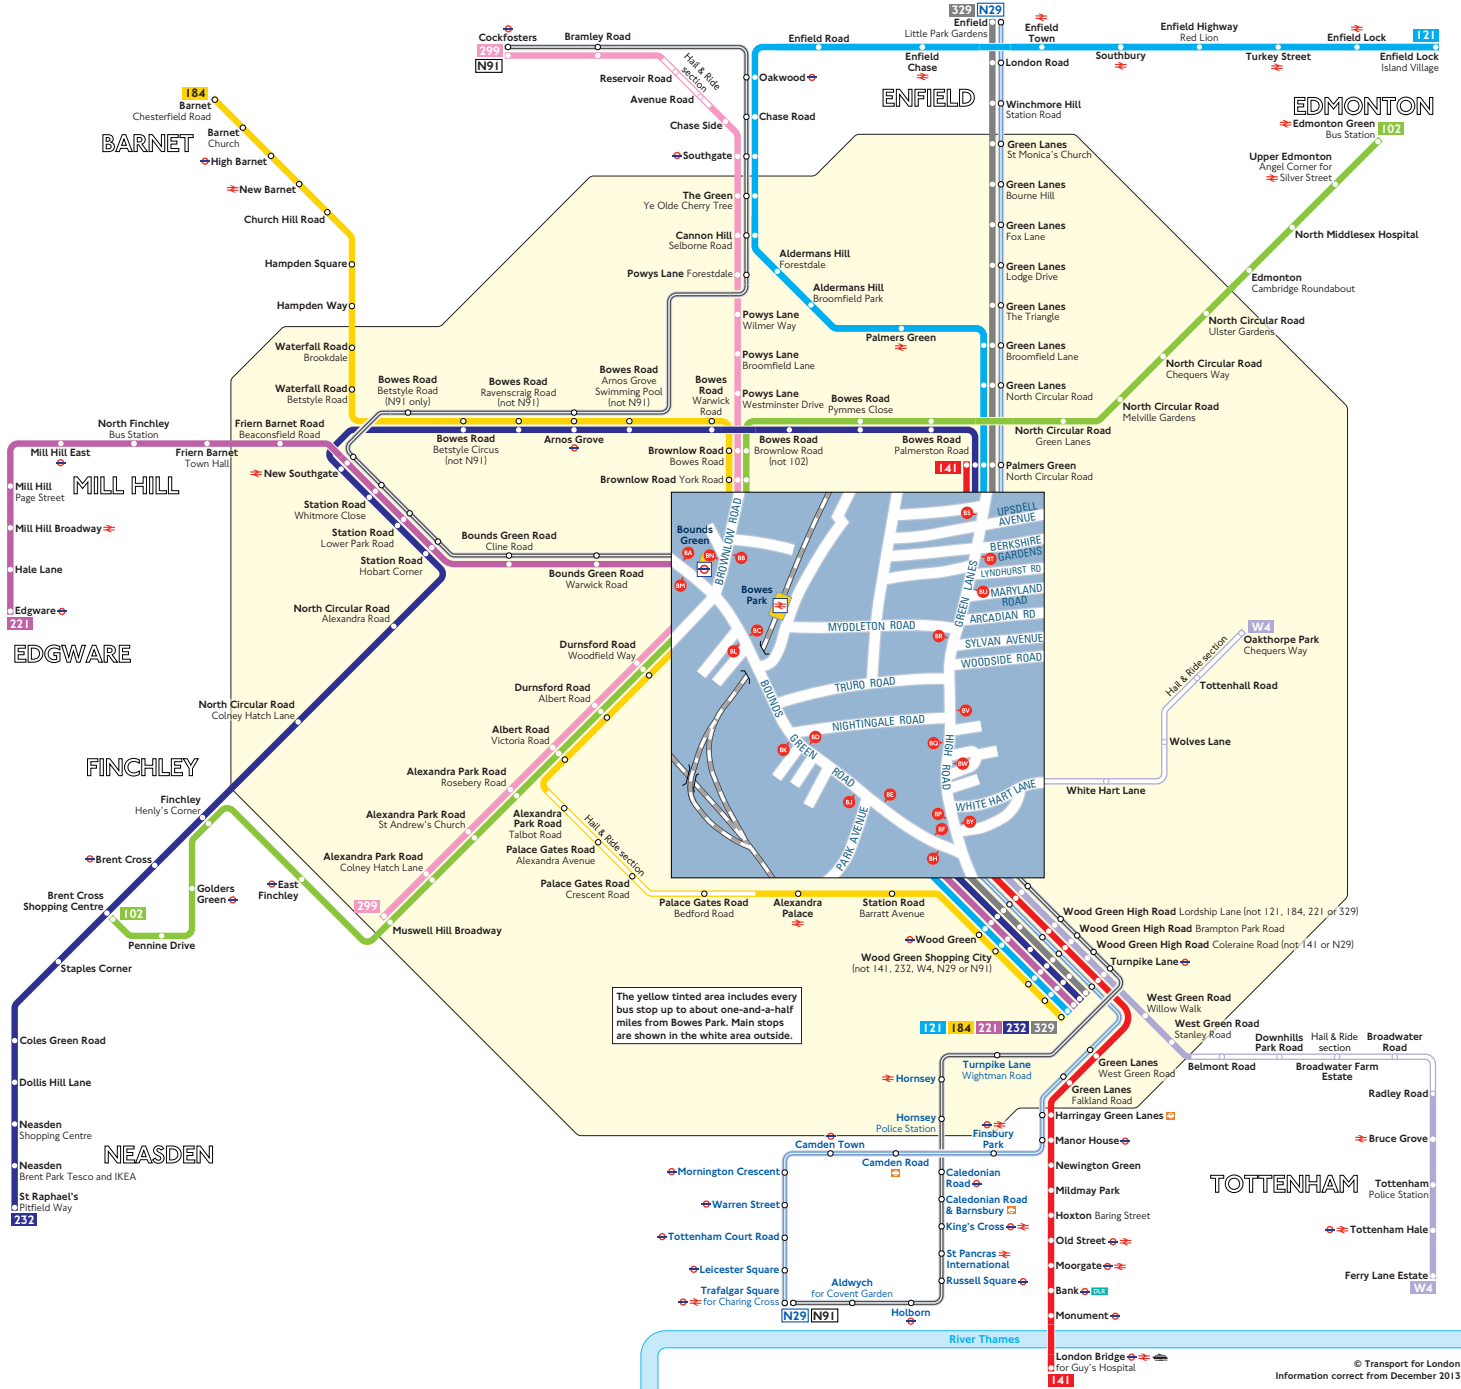

Buses from Boves Park

Key

- **102** Day buses in black
- **N29** Night buses in blue
- Connections with London Underground
- Connections with National Rail
- Connections with Docklands Light Railway
- Connections with river boats

Red discs show the bus stop you need for your chosen bus service. The disc **A** appears on the top of the bus stop in the street (see map of town centre in centre of diagram).

Route finder

Day buses

Bus route	Towards	Bus stops
102	Brent Cross	BS
	Edmonton Green	BN
121	Enfield Lock	BS, BS, BS, BS
	Turnpike Lane	BT, BU, BV, BW, BY
141	London Bridge	BS, BU, BV, BW, BY
	Palmer's Green	BS, BS, BS, BS
184	Barnet	BN
	Turnpike Lane	BS
221	Edgware	BS, BU, BV, BW, BY
	Turnpike Lane	BS, BS, BS, BS, BS
232	St Raphael's	BS, BS, BS, BS
	Turnpike Lane	BT, BU, BV, BW, BY
299	Cockfosters	BN
	Muswell Hill	BS
329	Enfield	BS, BS, BS, BS
	Turnpike Lane	BT, BU, BV, BW, BY
W4	Ferry Lane Estate	BT
	Oakthorpe Park	BS

Night buses

Bus route	Towards	Bus stops
N29	Enfield	BS, BS, BS, BS
	Trafalgar Square	BT, BU, BV, BW, BY
N91	Cockfosters	BS, BU, BV, BW, BY
	Trafalgar Square	BS, BS, BS, BS, BS