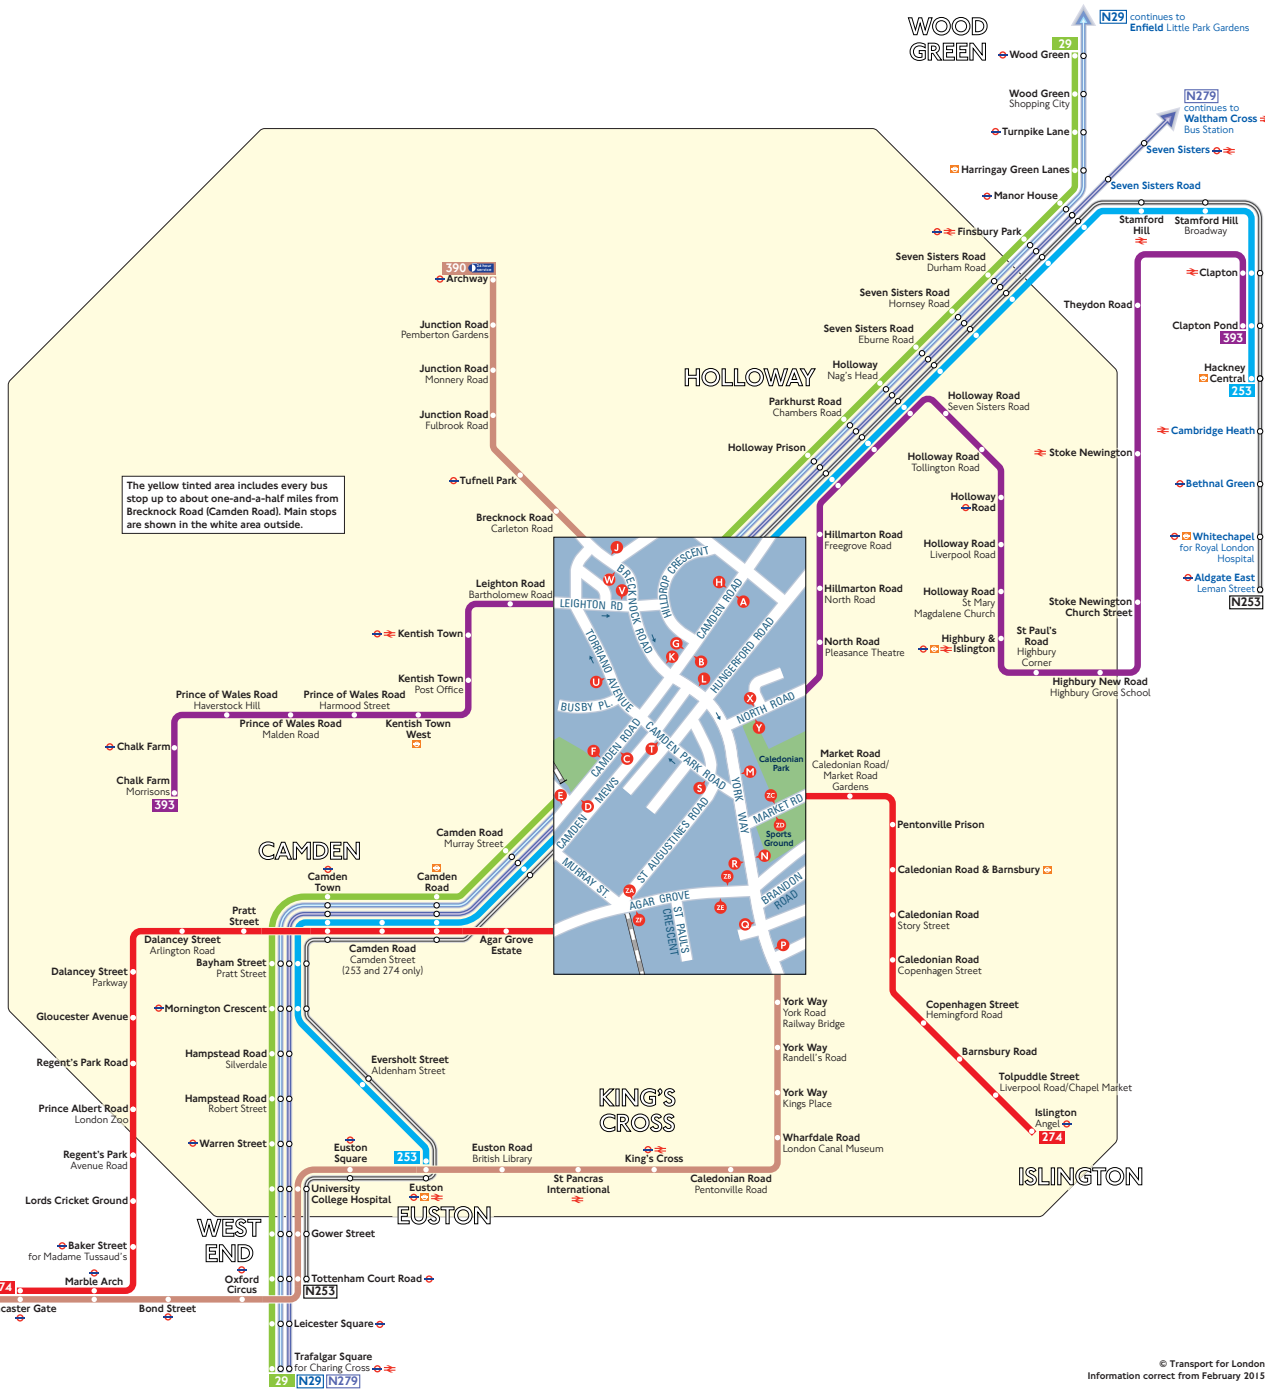

Buses from Brecknock Road (Camden Road)

Key

- 29 Day buses in black
- N29 Night buses in blue
- Connections with London Underground
- Connections with London Overground
- Connections with National Rail

A Red discs show the bus stop you need for your chosen bus service. The disc **A** appears on the top of the bus stop in the street (see map of town centre in centre of diagram).

Route finder

Day buses including 24-hour services

Bus route	Towards	Bus stops
29	Trafalgar Square	A B C D
	Wood Green	E F G H
253	Euston	A B C D
	Hackney Central	E F G H
274	Islington	R 2A 2B 2C
	Lancaster Gate	N 2D 2E 2F
	Archway	O R S T U V W
390	Notting Hill Gate	J K L M N P
	Chalk Farm	M S T U Y
	Clapton	K L V X

Night buses

Bus route	Towards	Bus stops
N29	Enfield	E F G H
	Trafalgar Square	A B C D
N253	Aldgate East	E F G H
	Tottenham Court Road	A B C D
N279	Trafalgar Square	A B C D
	Waltham Cross	E F G H