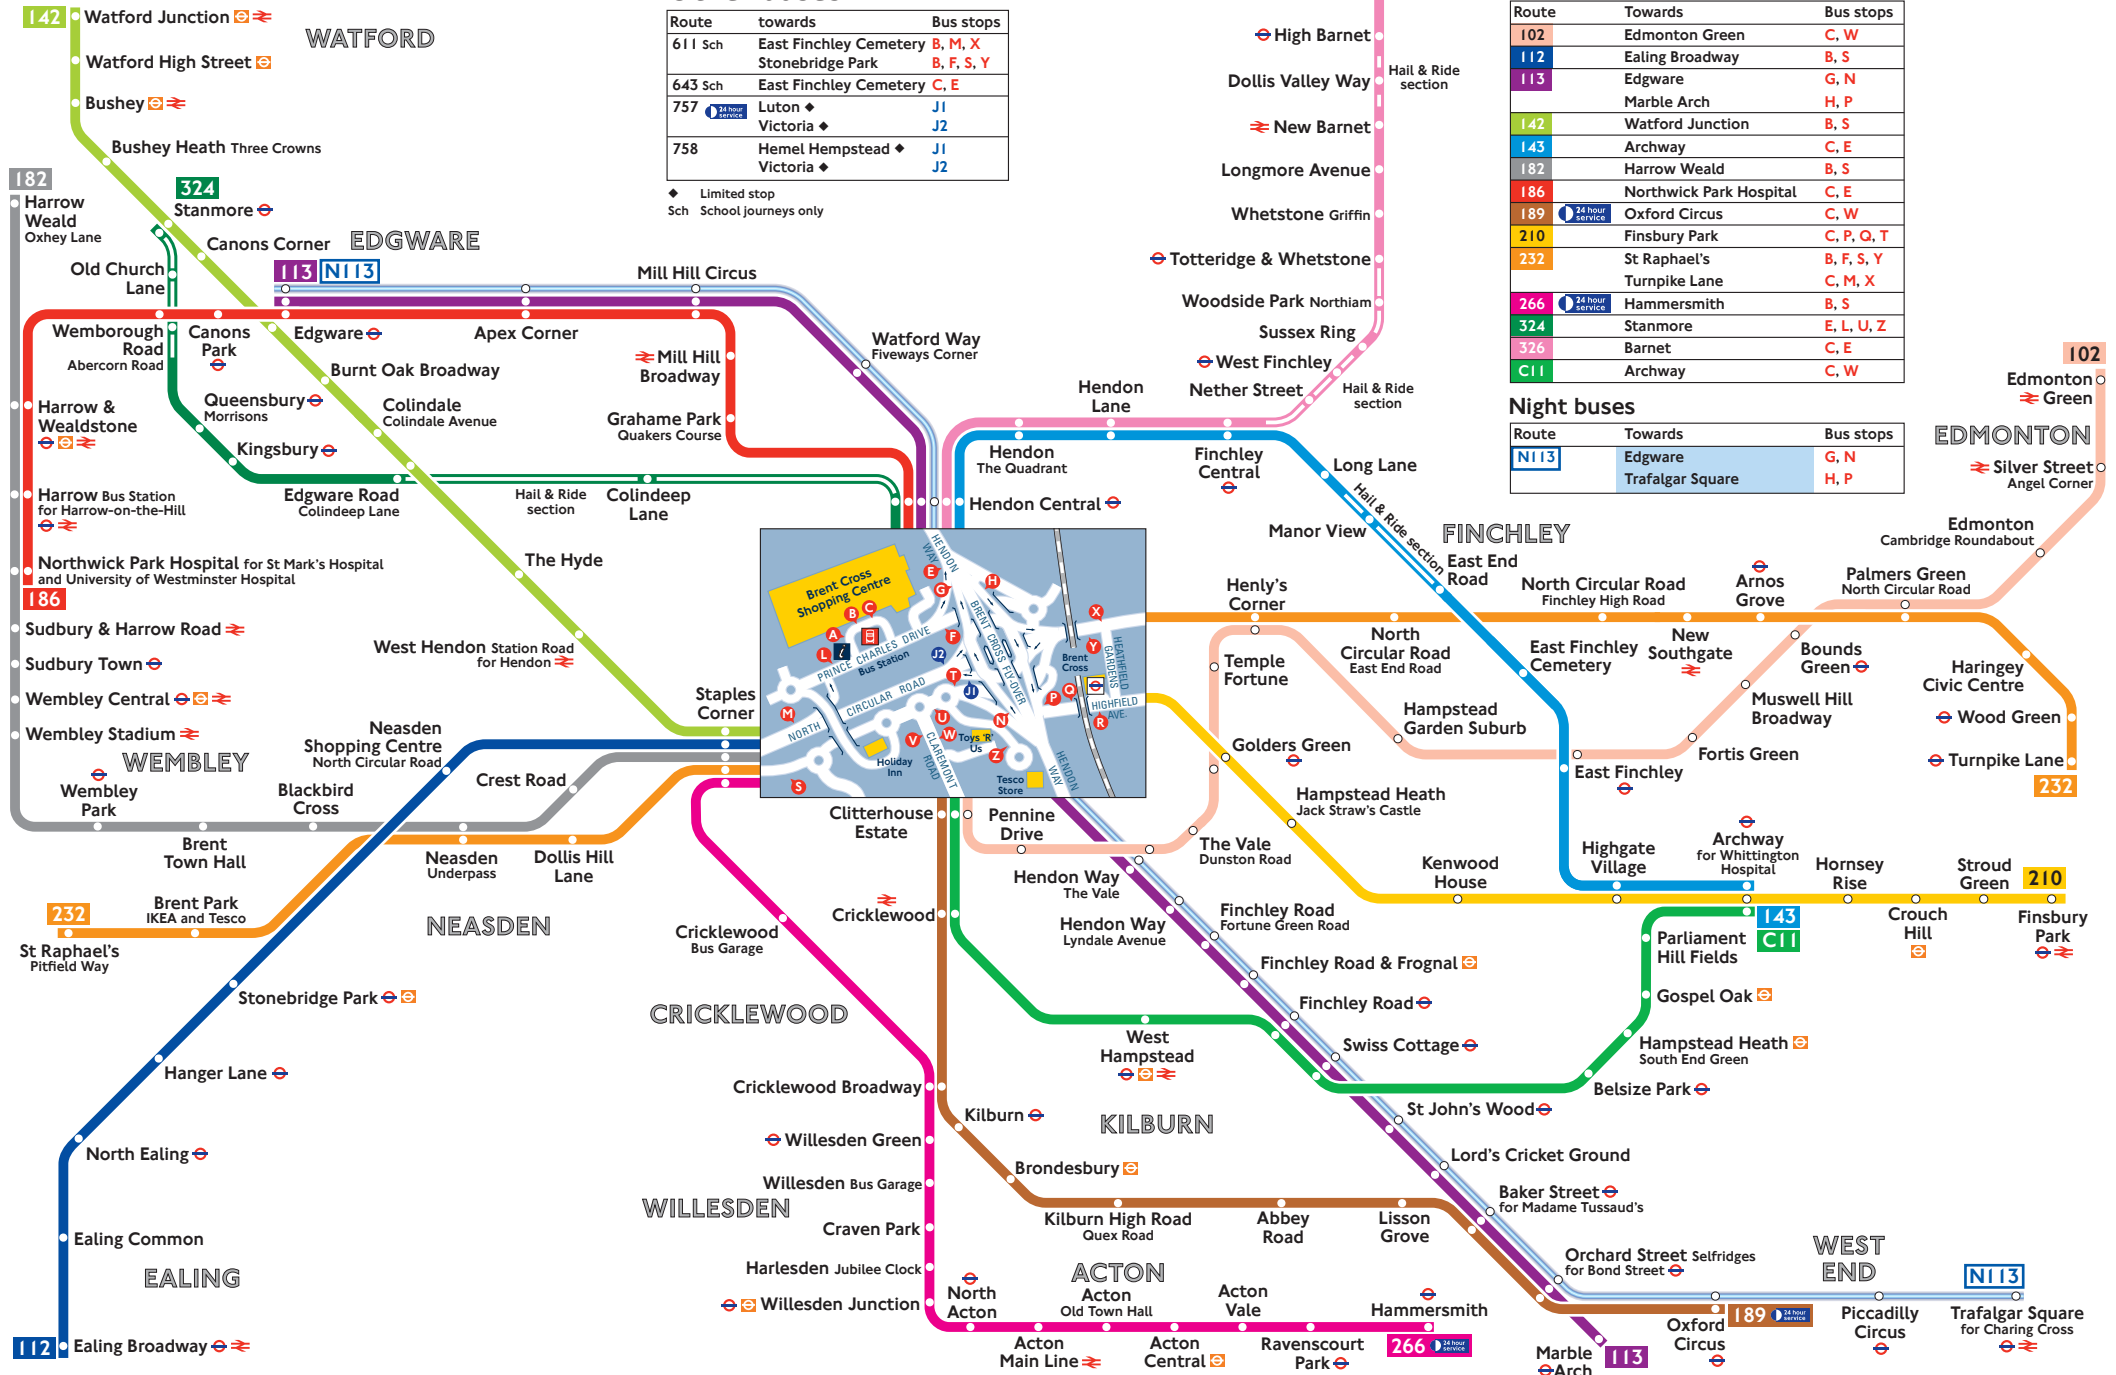

# Buses from Brent Cross

♦ Limited stop  
Sch School journeys only

## Route finder

### Day buses including 24-hour services

Route	Towards	Bus stops
102	Edmonton Green	C, W
112	Ealing Broadway	B, S
113	Edgware	G, N
	Marble Arch	H, P
142	Watford Junction	B, S
143	Archway	C, E
182	Harrow Weald	B, S
186	Northwick Park Hospital	C, E
189	Oxford Circus	C, W
210	Finsbury Park	C, P, Q, T
232	St Raphael's	B, F, S, Y
	Turnpike Lane	C, M, X
266	Hammersmith	B, S
324	Stanmore	E, L, U, Z
326	Barnet	C, E
C11	Archway	C, W