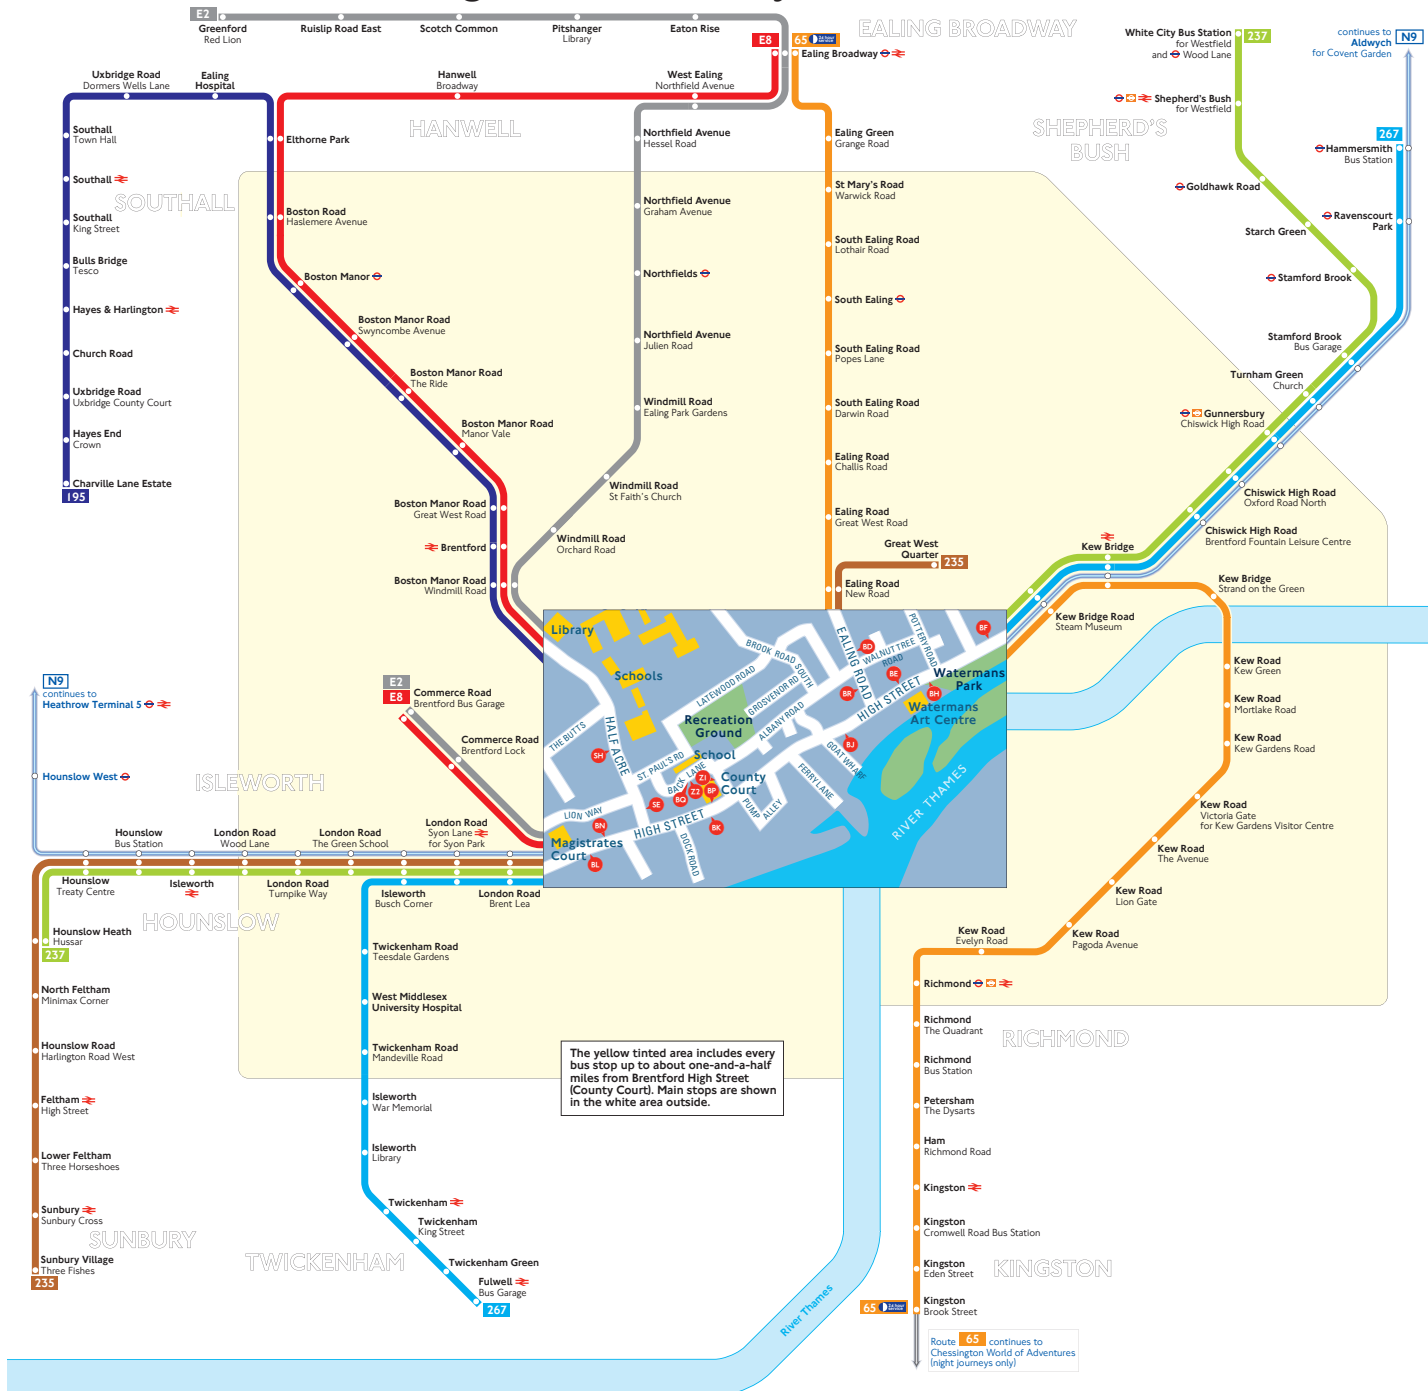

# Buses from Brentford High Street (County Court)

## Route finder

### Day buses including 24-hour services

Bus route	Towards	Bus stops
<b>65</b>	Ealing Broadway	BH BR
	Kingston	BD BE BF
	Chessington World of Adventures (Night journeys only)	BD BE BF
<b>195</b>	Charville Lane Estate	BC SH
	<b>235</b> Sunbury Village	BD BJ BK BL
<b>237</b>	Great West Quarter	BN BP BR
	Hounslow Heath	BH BJ BK BL
<b>267</b>	White City	BE BF BN BP
	Fulwell	BH BJ BK BL
<b>E2</b>	Hammersmith	BE BF BN BP
	Brentford Commerce Road	BL SE
<b>E8</b>	Greenford	BN SH
	Brentford Commerce Road	BL SE
	Ealing Broadway	BN SH

### Night buses

Bus route	Towards	Bus stops
<b>N9</b>	Aldwych	BE BF BN BP
	Heathrow Terminal 5	BH BJ BK BL