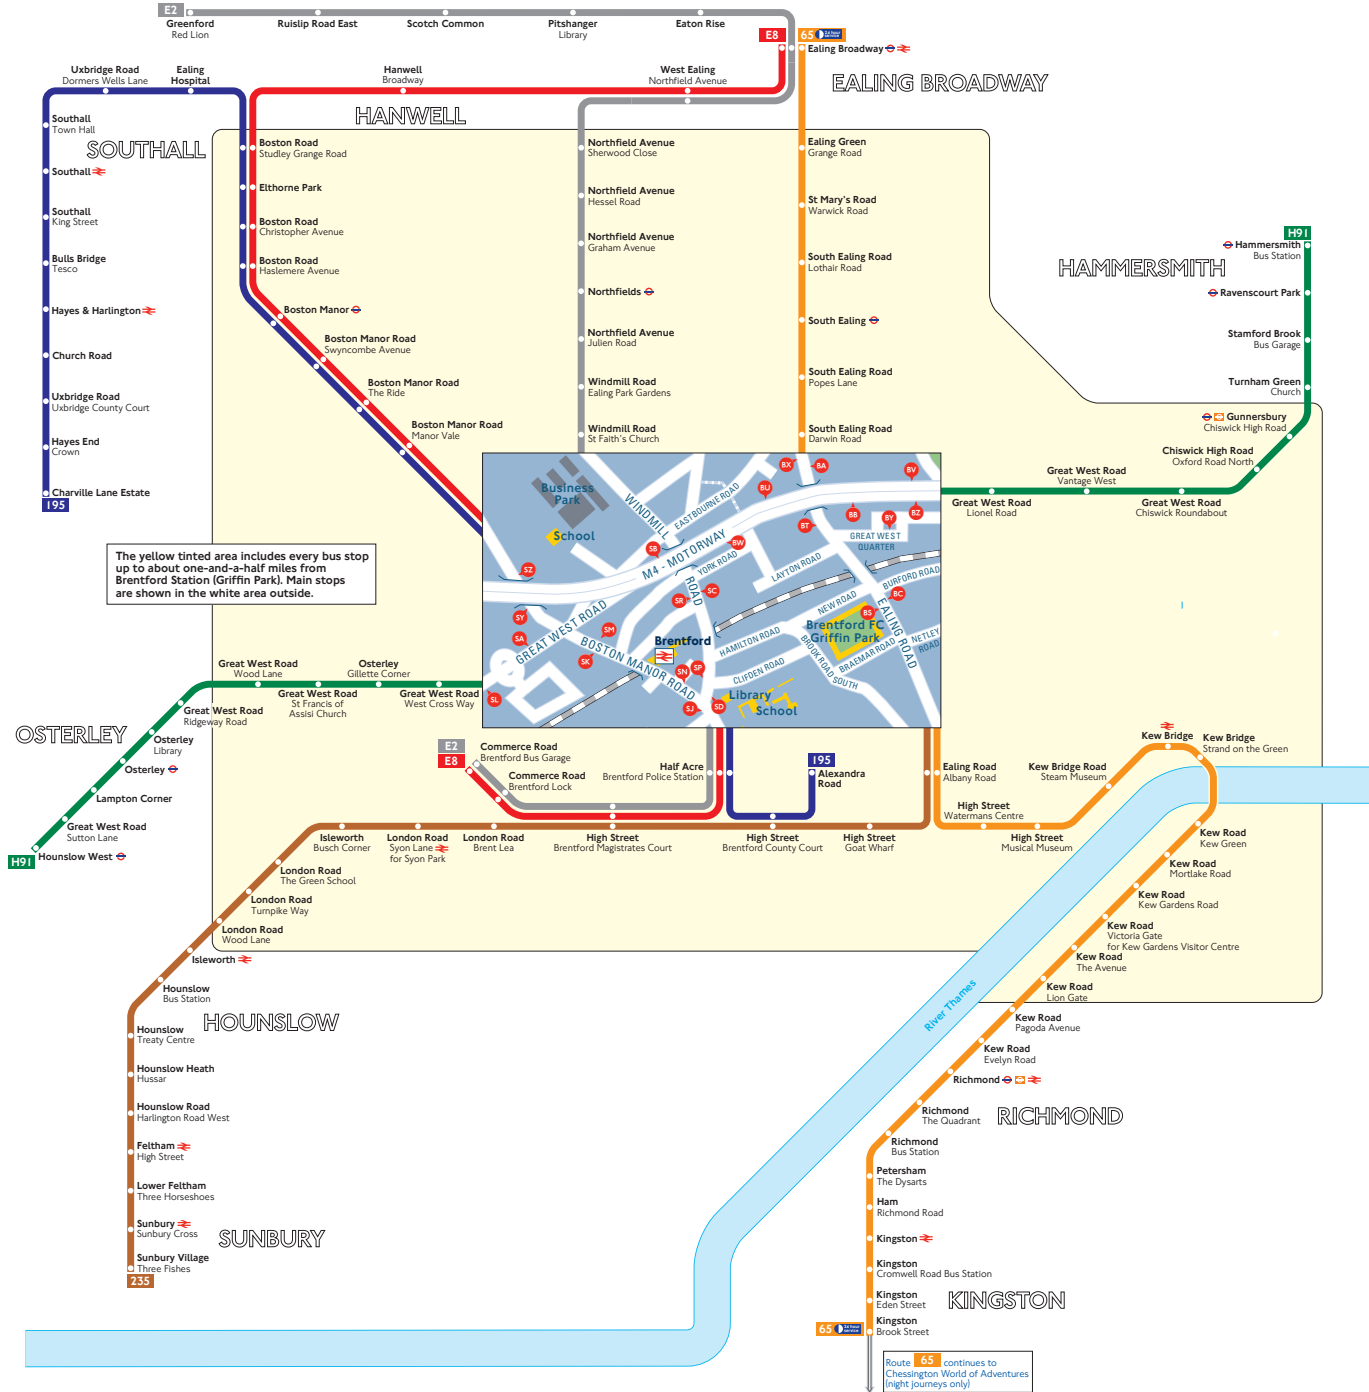

Buses from Brentford Station (Griffin Park)

Route finder

Day buses including 24-hour services

Bus route	Towards	Bus stops
65 24-hour service	Ealing Broadway	BS BT BX
	Kingston	BA BC
	Chessington World of Adventures (Night journeys only)	BA BC
195	Brentford High Street	SM SN SZ
	Charville Lane Estate	SJ SK SY
235	Sunbury	BC BY
	Brentford Commerce Road	SC SD
E2	Brentford Commerce Road	SC SD
	Greenford	SP SR
E8	Brentford Commerce Road	SM SN SZ
	Ealing Broadway	SJ SK SY
H91	Hammersmith	BU BV SA SB
	Hounslow West	BB BW BZ BL