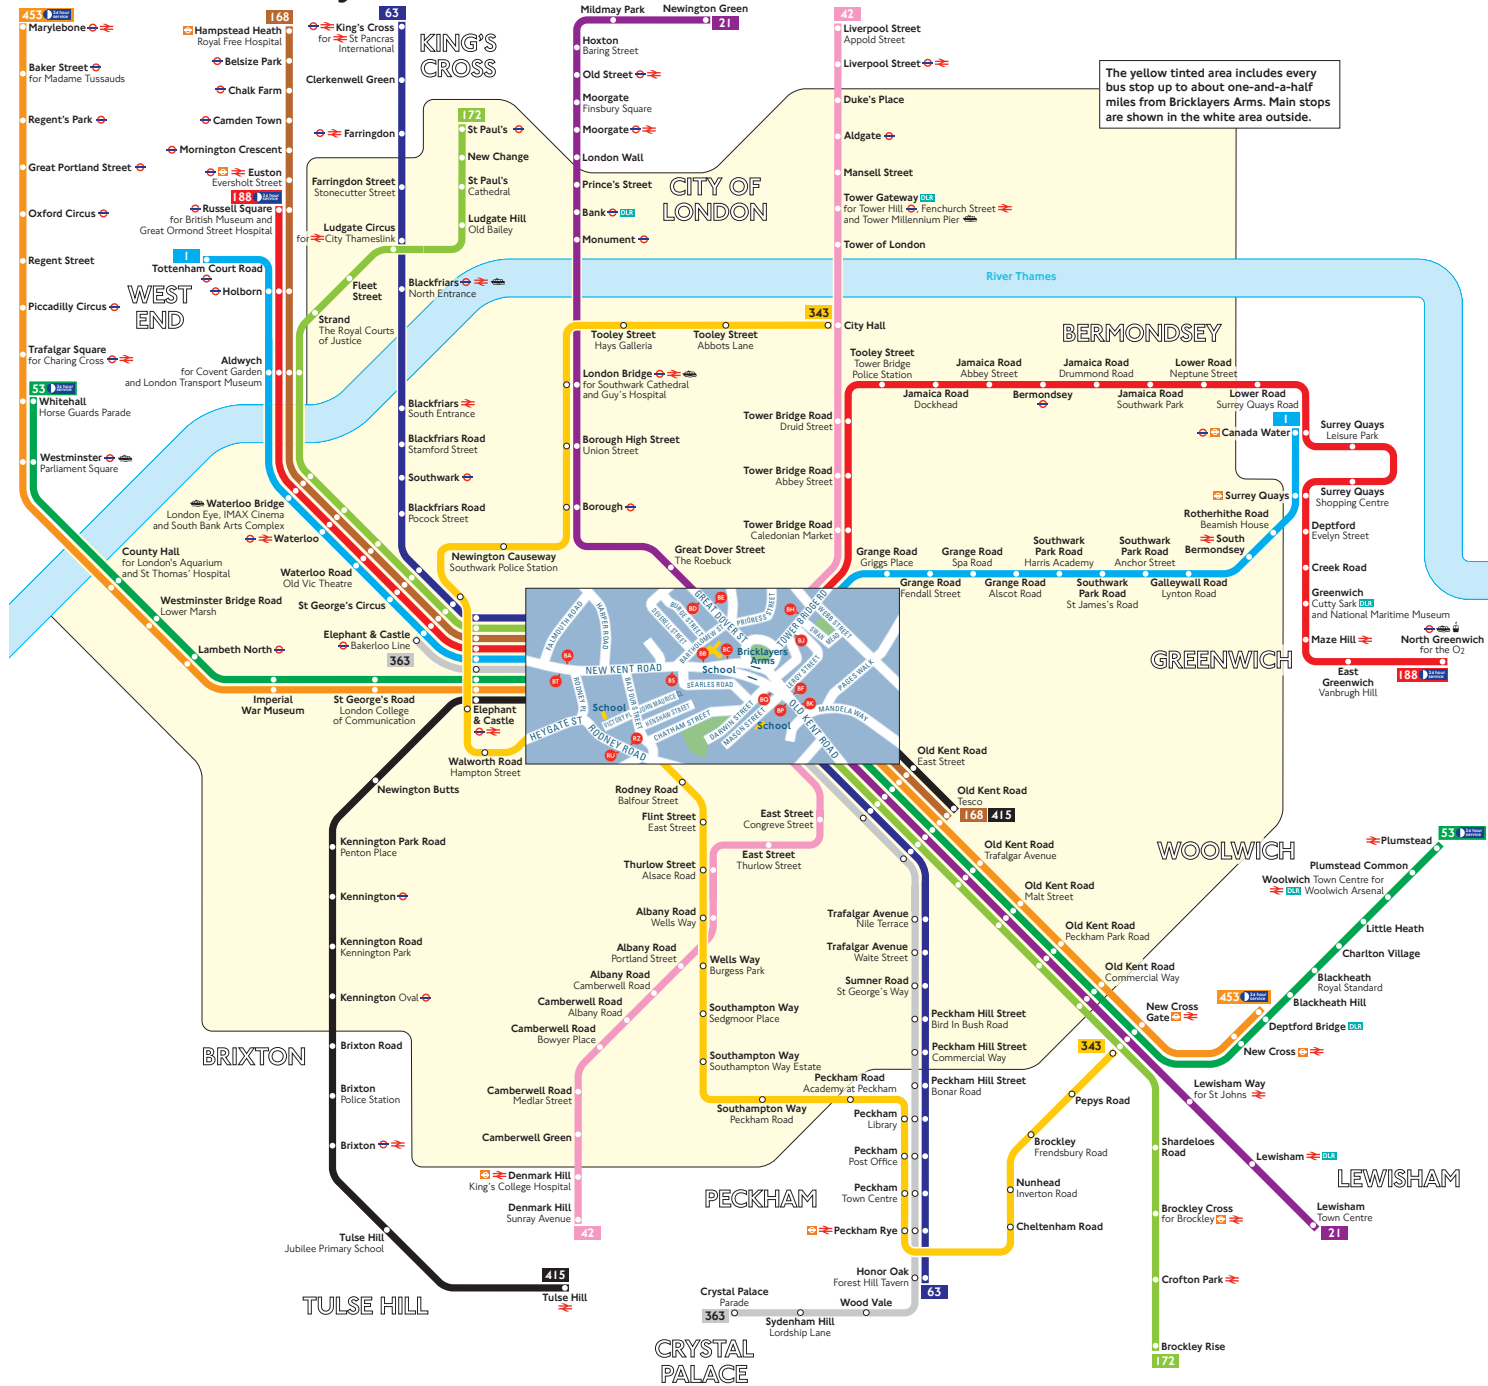

Buses from Bricklayers Arms

Route finder

Day buses including 24-hour services

Bus route	Towards	Bus stops
1	Canada Water	BA BC BH
	Tottenham Court Road	BJ BS BT
21	Lewisham	BE BK
	Newington Green	BD BF
42	Denmark Hill	BJ BF
	Liverpool Street	BH BF
53	Plumstead	BA BB BK
	Whitehall	BC BS BT
63	Honor Oak	BA BB BF
	King's Cross	BC BS BT
168	Hampstead Heath	BC BS BT
	Old Kent Road Tesco	BA BB BK
172	Brockley Rise	BA BB BK
	St Paul's	BC BS BT
188	North Greenwich	BA BC BH
	Russell Square	BJ BS BT
343	City Hall	BU
363	New Cross Gate	BZ
	Crystal Palace	BA BB BF
415	Elephant & Castle	BC BS BT
	Old Kent Road Tesco	BA BB BK
453	Tulse Hill	BC BS BT
	Deptford Bridge	BA BB BK
	Marylebone	BC BS BT