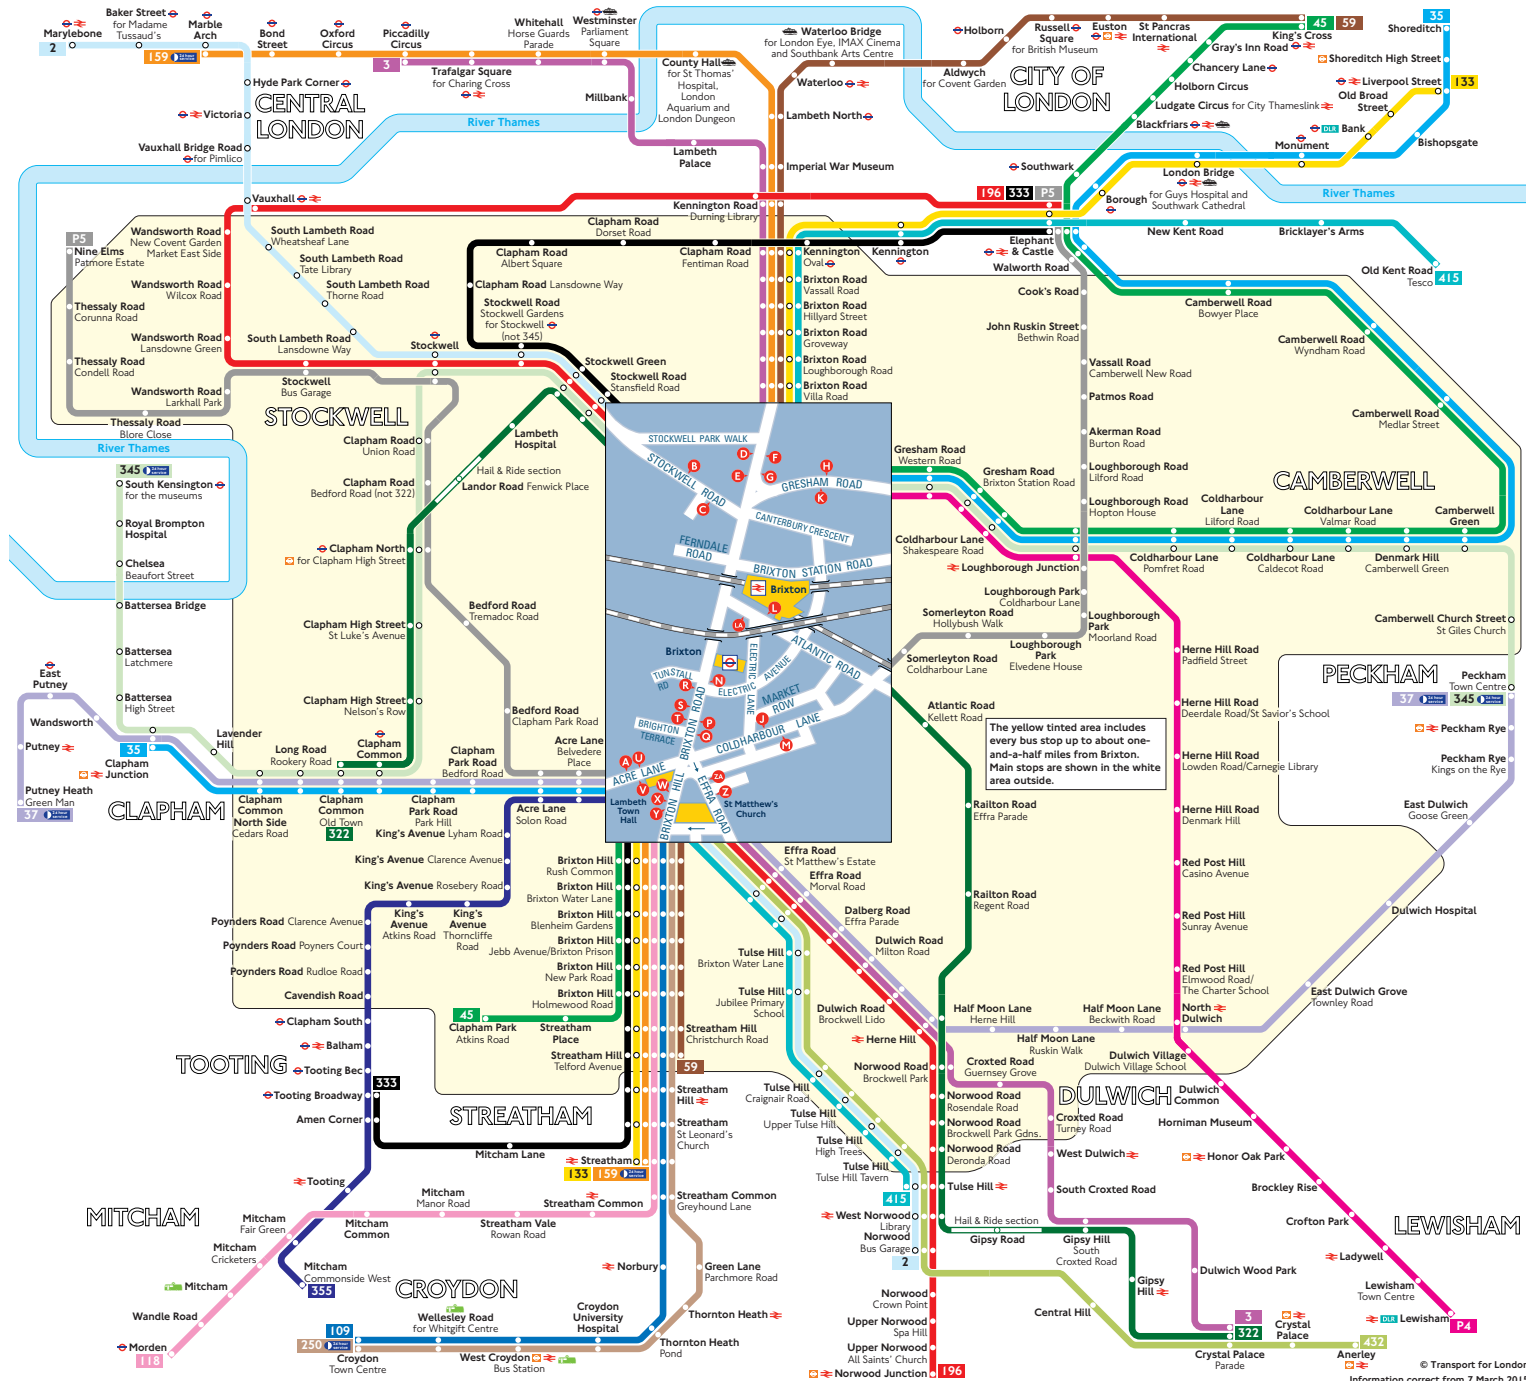

Buses from Brixton

Key

- Connections with London Underground
- Connections with London Overground
- Connections with National Rail
- Connections with Docklands Light Railway
- Connections with river boats
- Connections with Tramlink

Red discs show the bus stop you need for your chosen bus service. The disc appears on the top of the bus stop in the street (see map of town centre in centre of diagram).

Route finder Day buses including 24-hour services

Bus route	Towards	Bus stops
2	Marylebone	C T W
	Norwood	B P Z
3	Crystal Palace	F N Z
	Piccadilly Circus	D R X
35	Clapham Junction	K N V
	Shoreditch	H T U
37	Peckham	A Z
	Putney Heath	V
45	King's Cross	H T Y
	Streatham Hill	K O
59	King's Cross	D R X
	Streatham Hill	G O
109	Croydon	G O
	Morden	G O
118	Liverpool Street	E S Y
	Streatham	G O
159	Marble Arch	D R X
	Streatham	G O
196	Elephant & Castle	C T W
	Norwood Junction	B P Z
250	Croydon	G O
	Clapham Common	C A
322	Crystal Palace	B L
	Elephant & Castle	C T Y
333	Tooting Broadway	B O
	Peckham	B H
345	South Kensington	C K
	Mitcham	F N V
355	Old Kent Road Tesco	E S X
	Tulse Hill	F P Z
432	Anerley	F P Z
	Lewisham	H T
P4	Elephant & Castle	A J
	Nine Elms	M V

Night buses

Please see separate poster for details of Night buses from Brixton.

Other buses

Bus route	Towards	Bus stops
690	Burntwood School	V W
School journey	West Norwood	A Z