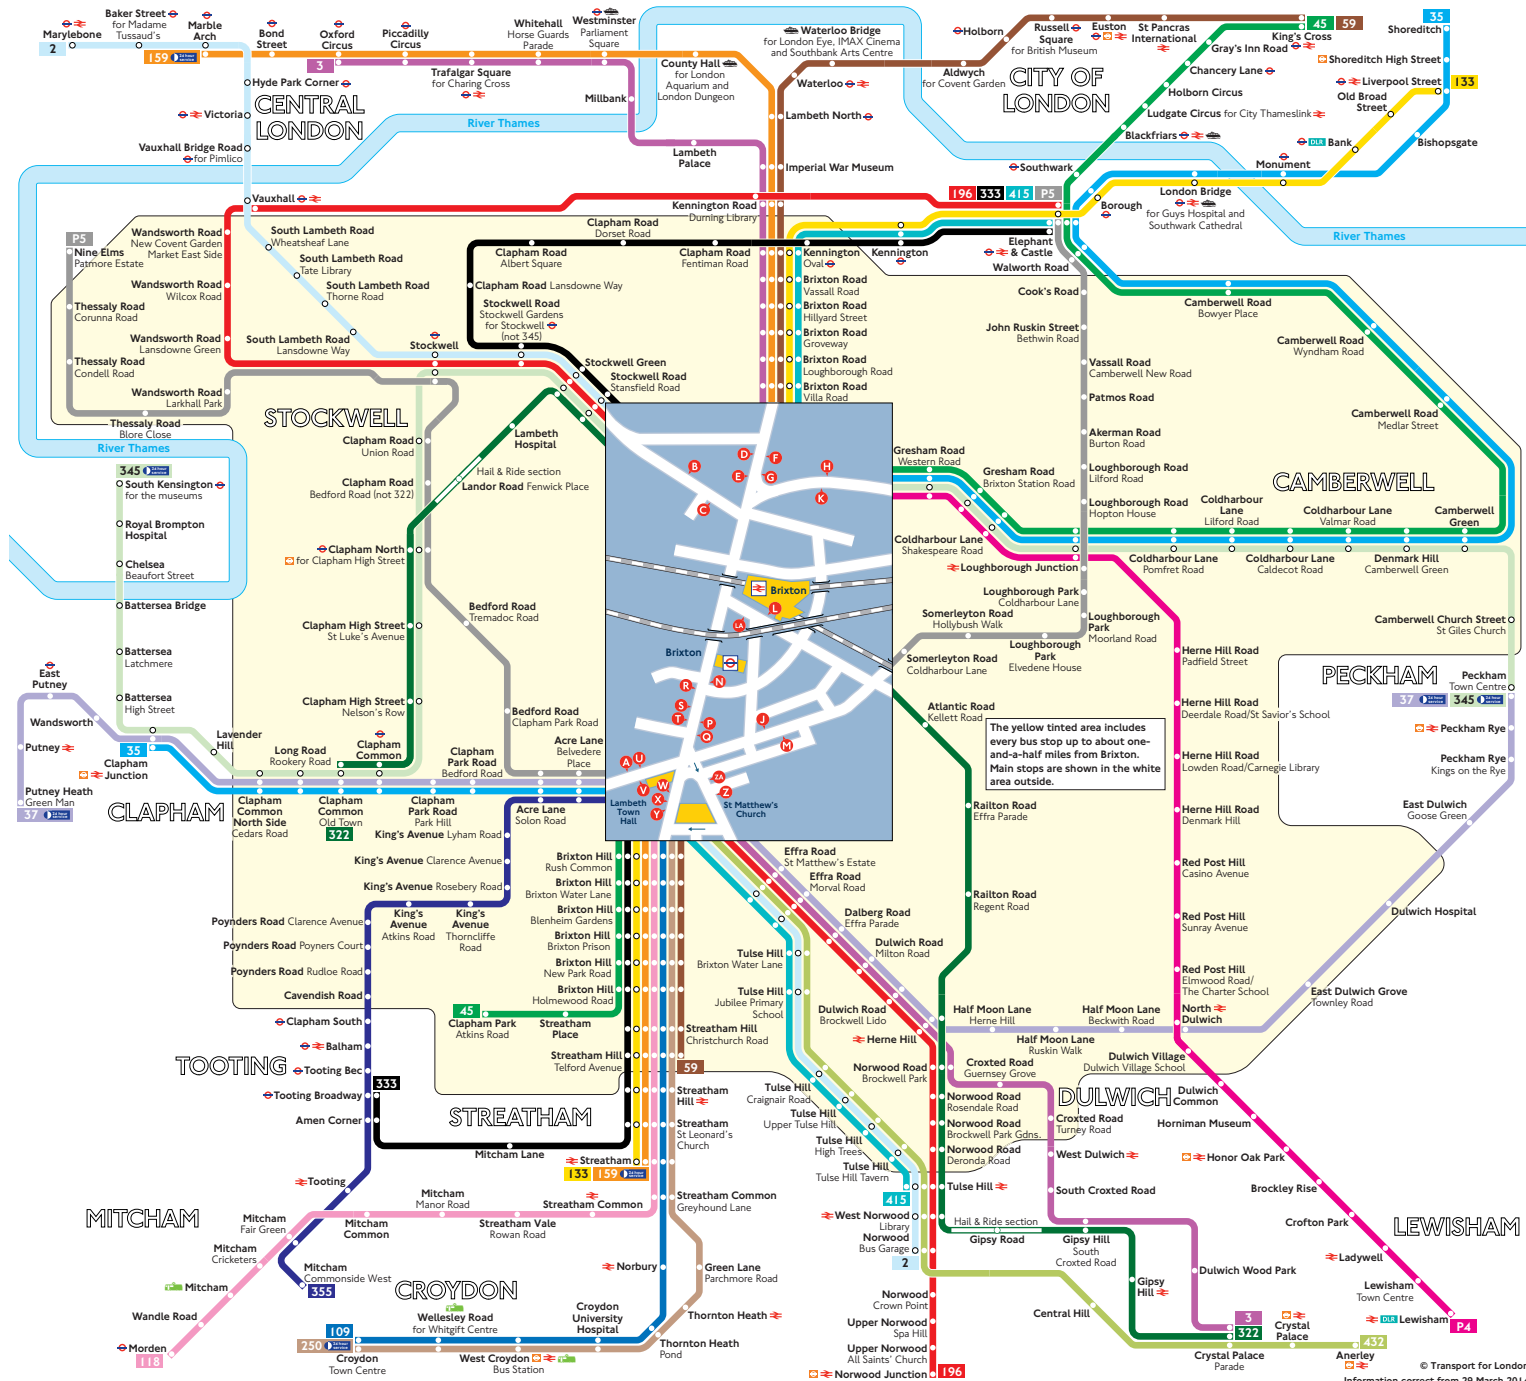

Buses from Brixton

Key

-  Connections with London Underground
 -  Connections with London Overground
 -  Connections with National Rail
 -  DLR Connections with Docklands Light Railway
 -  Connections with river boats
 -  Connections with Tramlink
-  Red discs show the bus stop you need for your chosen bus service. The disc  appears on the top of the bus stop in the street (see map of town centre in centre of diagram).

Route finder Day buses including 24-hour services

Bus route	Towards	Bus stops
2	Marylebone	C T W
	Norwood	B P Z
3	Crystal Palace	F N 2A
	Oxford Circus	D R X
35	Clapham Junction	K N V
	Shoreditch	H T U
37 	Peckham	A 2A
	Putney Heath	V
45	King's Cross	H T Y
	Streatham Hill	K O
59	King's Cross	D R X
	Streatham Hill	G O
109	Croydon	G O
118	Morden	G O
133	Liverpool Street	E S Y
	Streatham	G O
159 	Marble Arch	D R X
	Streatham	G O
196	Elephant & Castle	C T W
	Norwood Junction	B P 2A
250 	Croydon	G O
322 	Clapham Common	C 2A
	Crystal Palace	B L
333	Elephant & Castle	C T Y
	Tooting Broadway	B O
345 	Peckham	B H
	South Kensington	C K
355	Mitcham	F N V
415	Elephant & Castle	E S X
	Tulse Hill	F P Z
432	Anerley	F P Z
P4	Lewisham	H T
P5	Elephant & Castle	A J
	Nine Elms	M V

Night buses

For night bus information, please see separate poster.