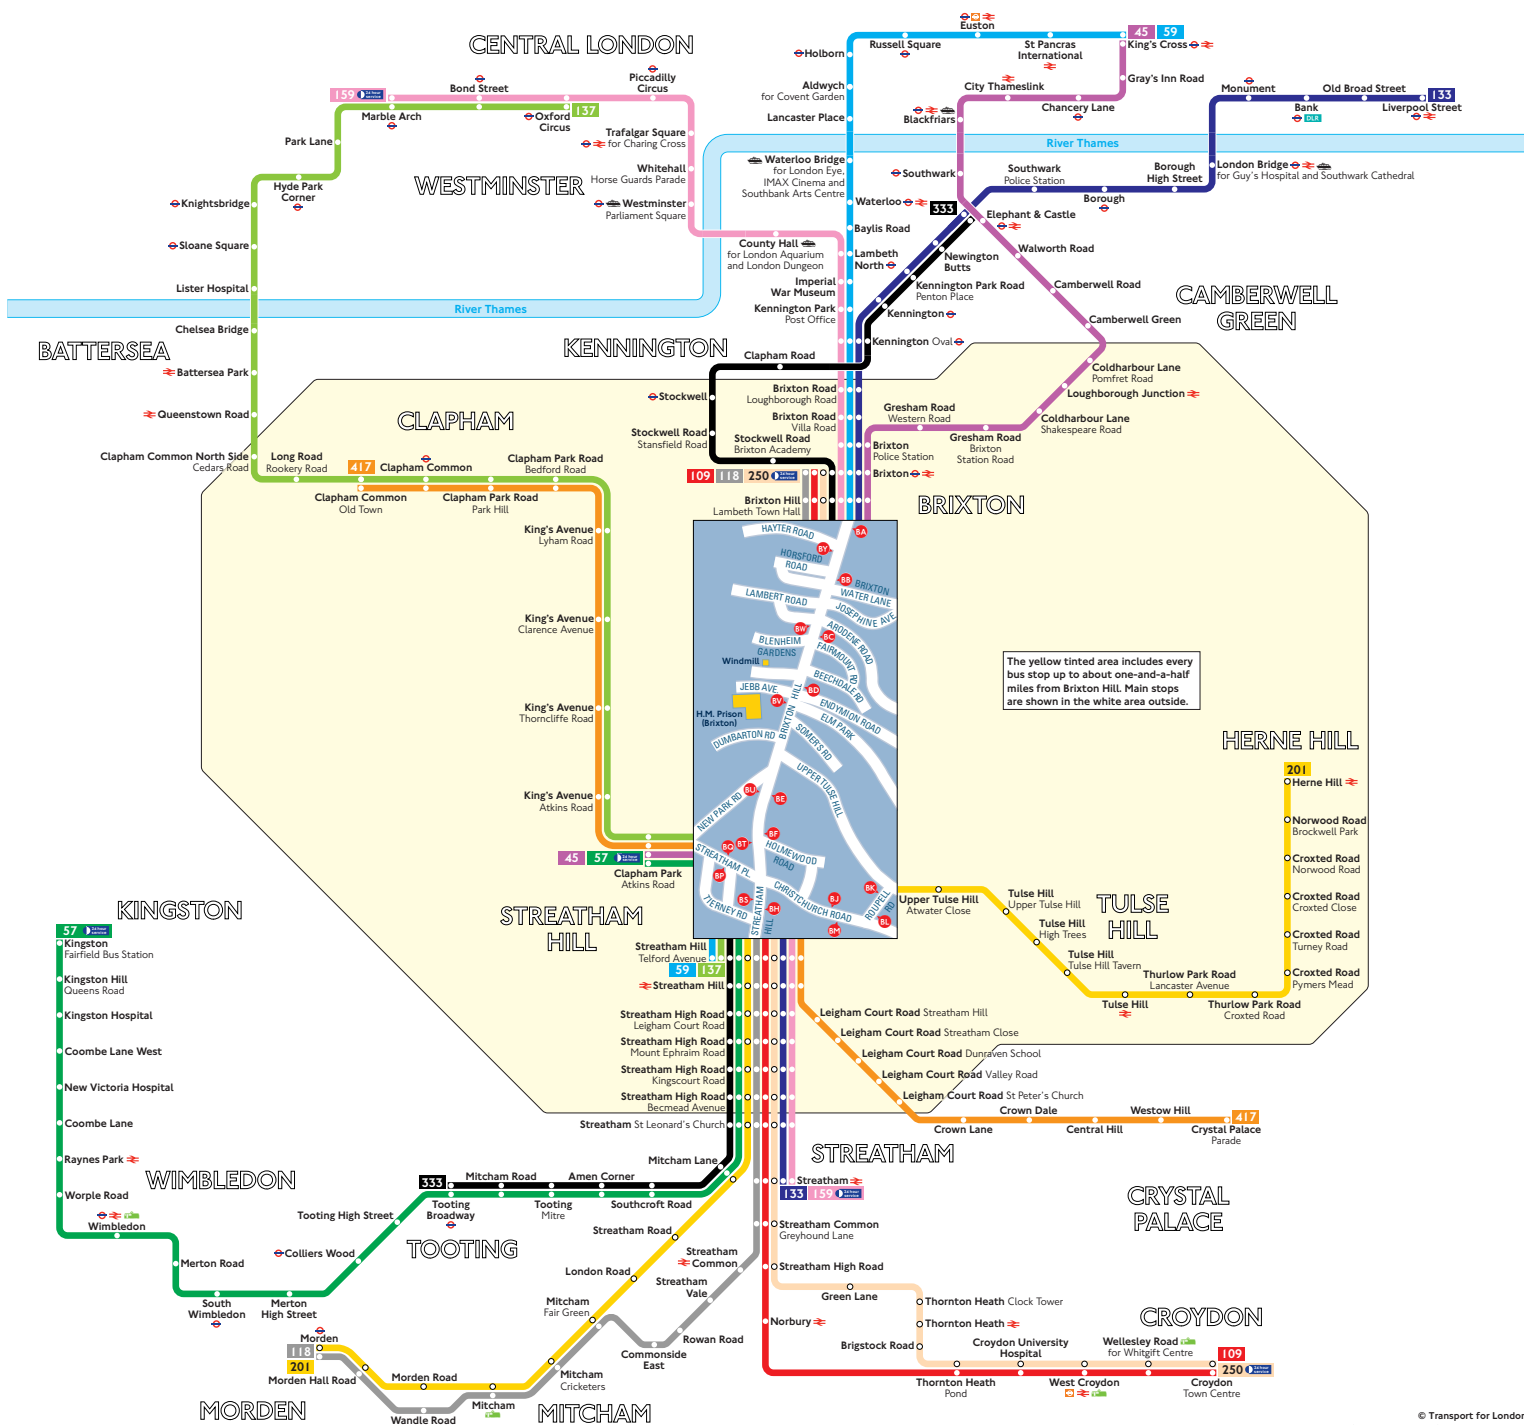

Buses from Brixton Hill

Key

- Connections with London Underground
- Connections with London Underground
- Connections with National Rail
- Connections with Docklands Light Railway
- Connections with river boats
- Connections with Tramlink

Red discs show the bus stop you need for your chosen bus service. The disc appears on the top of the bus stop in the street (see map of town centre in centre of diagram).

Route finder

Day buses including 24-hour services

Bus route	Towards	Bus stops
45	Clapham Park King's Cross	
57	Clapham Park Kingston	
59	King's Cross Streatham Hill	
109	Brixton Croydon	
118	Brixton Morden	
133	Liverpool Street Streatham	
137	Oxford Circus Streatham Hill	
159	Marble Arch Streatham	
201	Herne Hill Morden	
250	Brixton Croydon	
333	Elephant & Castle Tooting Broadway	
417	Clapham Common Crystal Palace	

Night buses

For night bus information, please see separate poster.