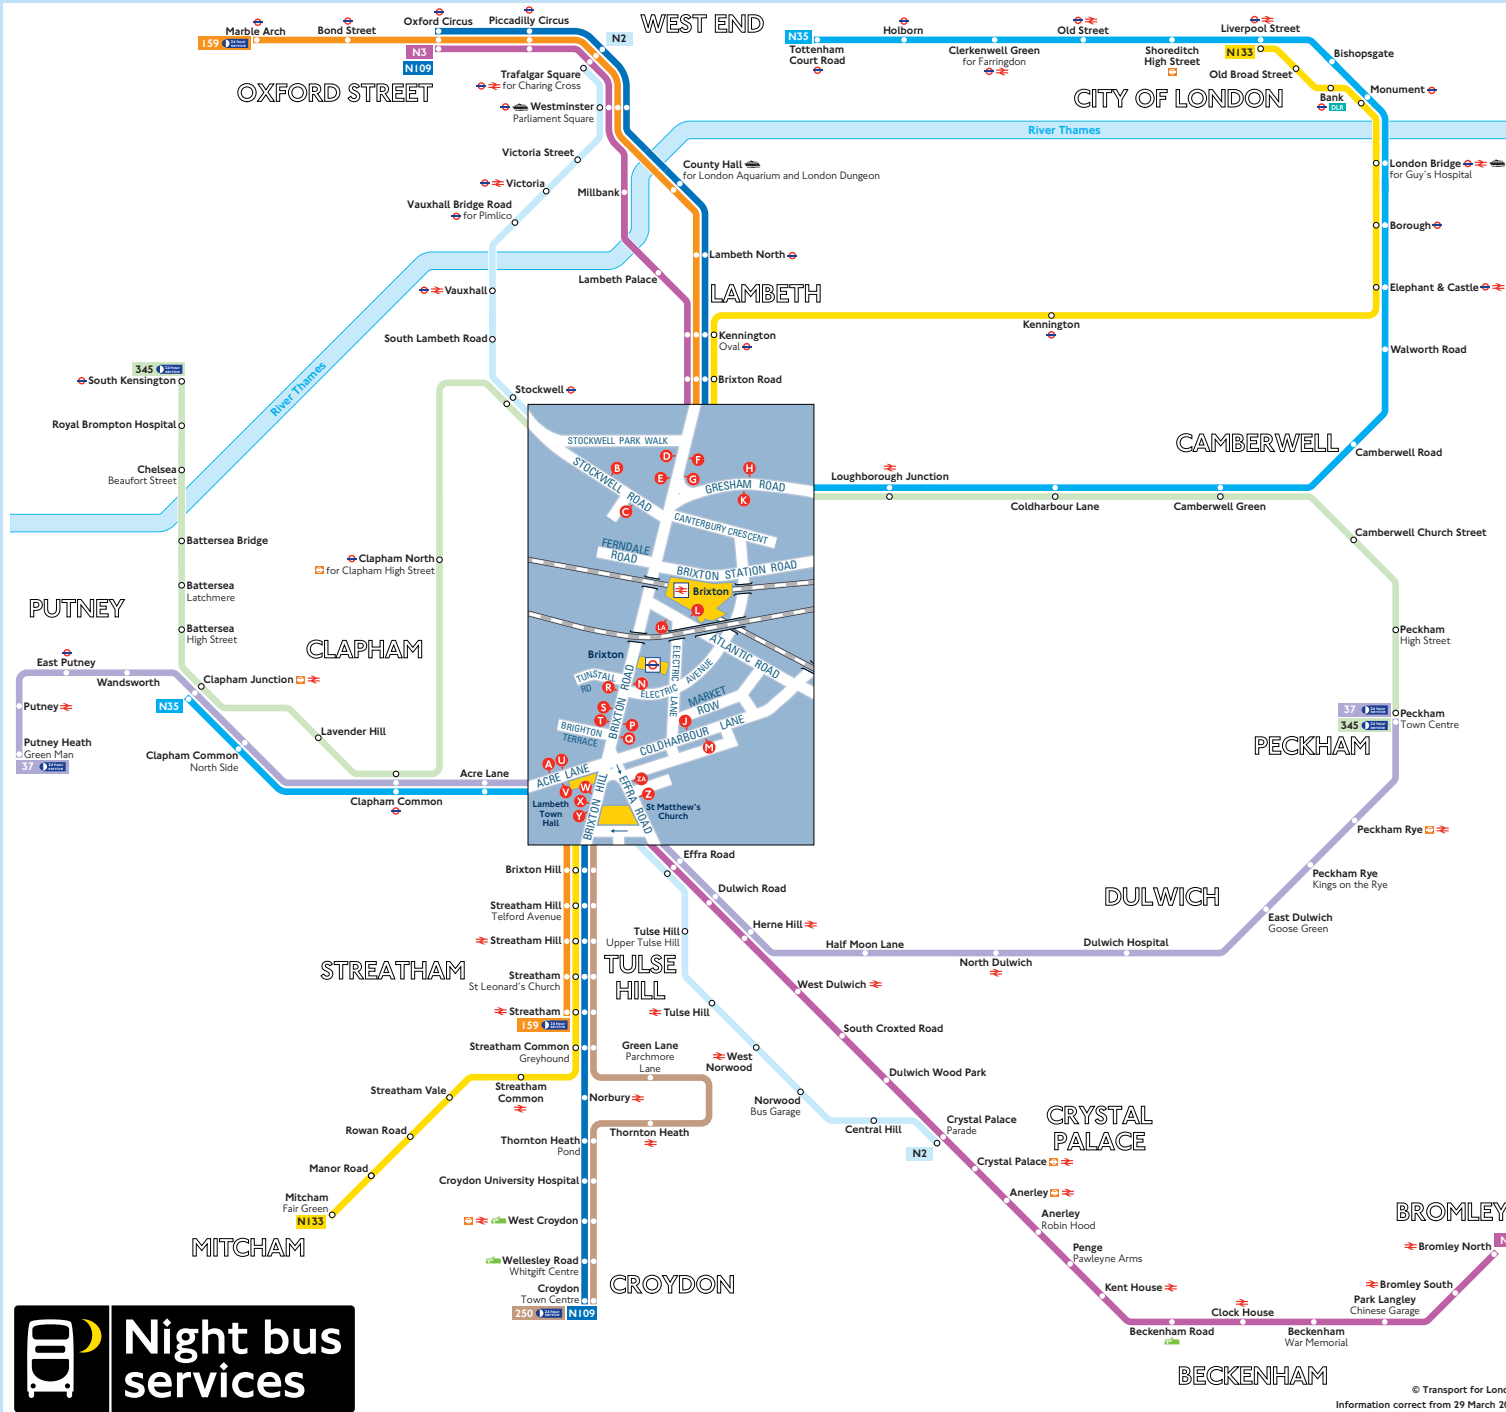

Night buses from Brixton

Key

- Connections with London Underground
- Connections with London Overground
- Connections with National Rail
- Connections with Docklands Light Railway
- Connections with river boats
- Connections with Tramlink

Red discs show the bus stop you need for your chosen bus service. The disc appears on the top of the bus stop in the street (see map of town centre in centre of diagram).

Route finder

Night buses including 24-hour services

Bus route	Towards	Bus stops
37	Peckham	A 2A
	Putney Heath	V
159	Marble Arch	D R X
	Streatham	G O
250	Croydon	G O
345	Peckham	B H
	South Kensington	C K
N2	Crystal Palace	B P Z
	Trafalgar Square	C T W
N3	Bromley North	F N 2A
	Oxford Circus	D R X
N35	Clapham Junction	K N V
	Tottenham Court Road	H T U
N109	Croydon	G O
	Oxford Circus	D R X
N133	Liverpool Street	E S Y
	Mitcham	G O

Day buses

For day bus information, please see separate poster.