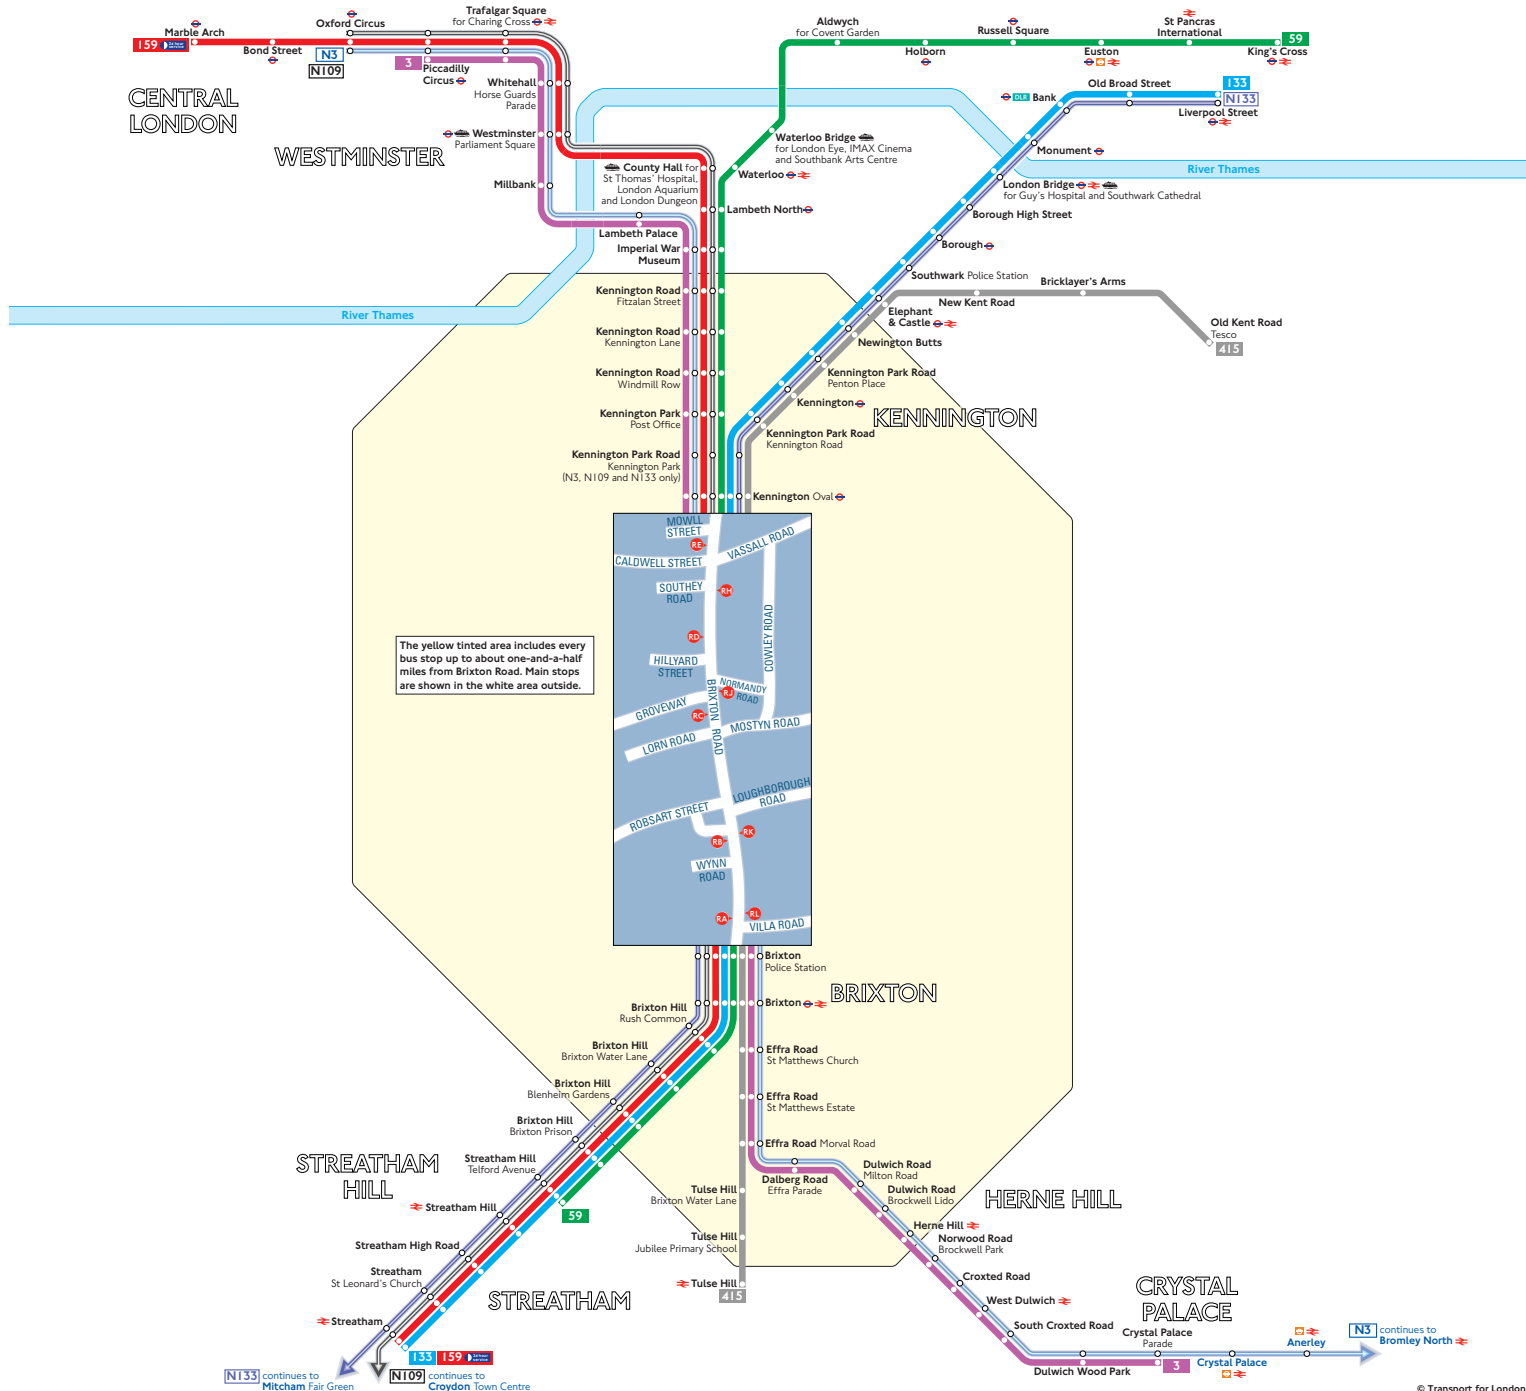

Buses from Brixton Road

Key

- 3** Day buses in black
- N3** Night buses in blue
- Connections with London Underground
- Connections with London Overground
- Connections with National Rail
- Connections with Docklands Light Railway
- Connections with river boats
- Connections with Tramlink

A Red discs show the bus stop you need for your chosen bus service. The disc appears on the top of the bus stop in the street (see map of town centre in centre of diagram).

Route finder

Day buses including 24-hour services

Bus route	Towards	Bus stops
3	Crystal Palace	
	Piccadilly Circus	
59	King's Cross	
	Streatham Hill	
133	Liverpool Street	
	Streatham	
159	Marble Arch	
	Streatham	
415	Old Kent Road Tesco	
	Tulse Hill	

Night buses

Bus route	Towards	Bus stops
N3	Bromley	
	Oxford Circus	
N109	Croydon	
	Oxford Circus	
N133	Liverpool Street	
	Mitcham	