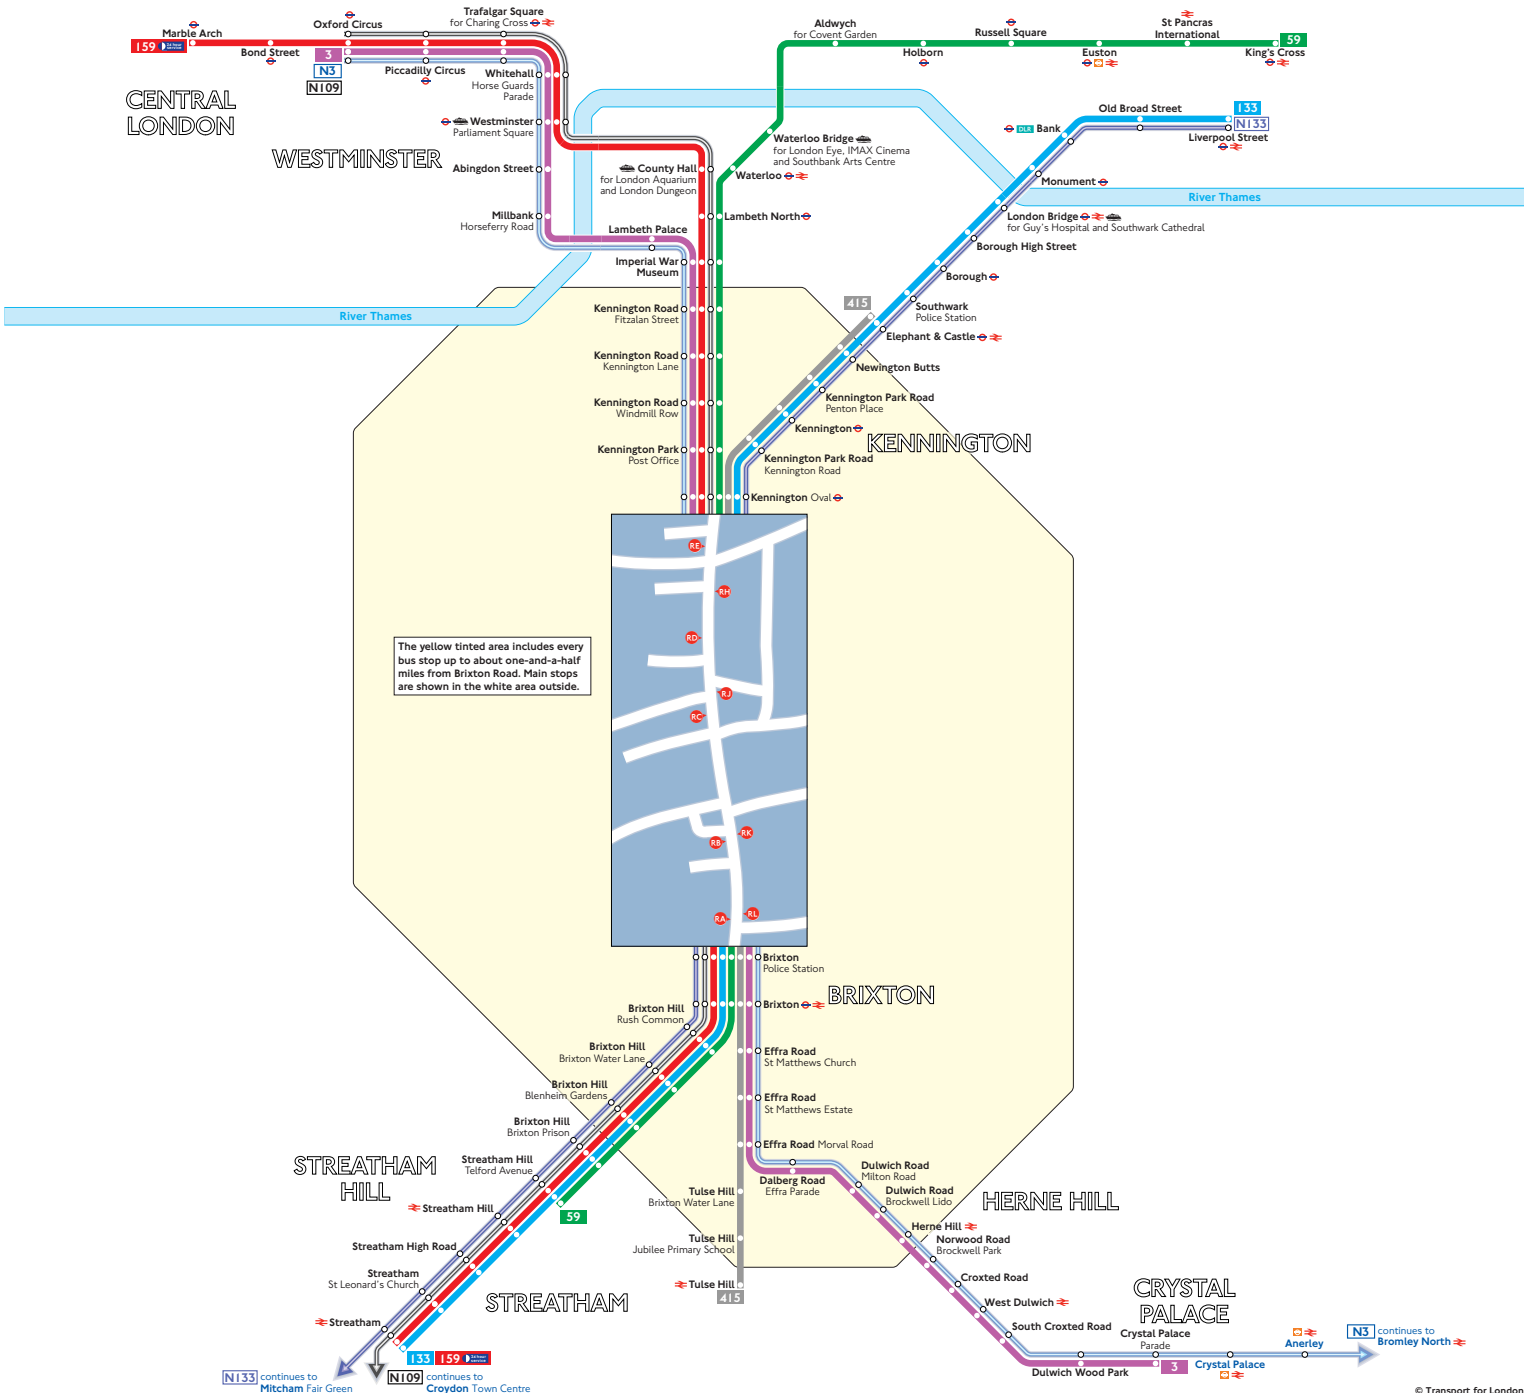

Buses from Brixton Road

Key

- 3** Day buses in black
 - N3** Night buses in blue
 - Connections with London Underground
 - Connections with London Overground
 - Connections with National Rail
 - Connections with Docklands Light Railway
 - Connections with river boats
 - Connections with Tramlink
- Red discs show the bus stop you need for your chosen bus service. The disc appears on the top of the bus stop in the street (see map of town centre in centre of diagram).

Route finder

Day buses including 24-hour services

Bus route	Towards	Bus stops
3	Crystal Palace	
	Oxford Circus	
59	King's Cross	
	Streatham Hill	
133	Liverpool Street	
	Streatham	
159	Marble Arch	
	Streatham	
415	Elephant & Castle	
	Tulse Hill	

Night buses

Bus route	Towards	Bus stops
N3	Bromley	
	Oxford Circus	
N109	Croydon	
	Oxford Circus	
N133	Liverpool Street	
	Mitcham	