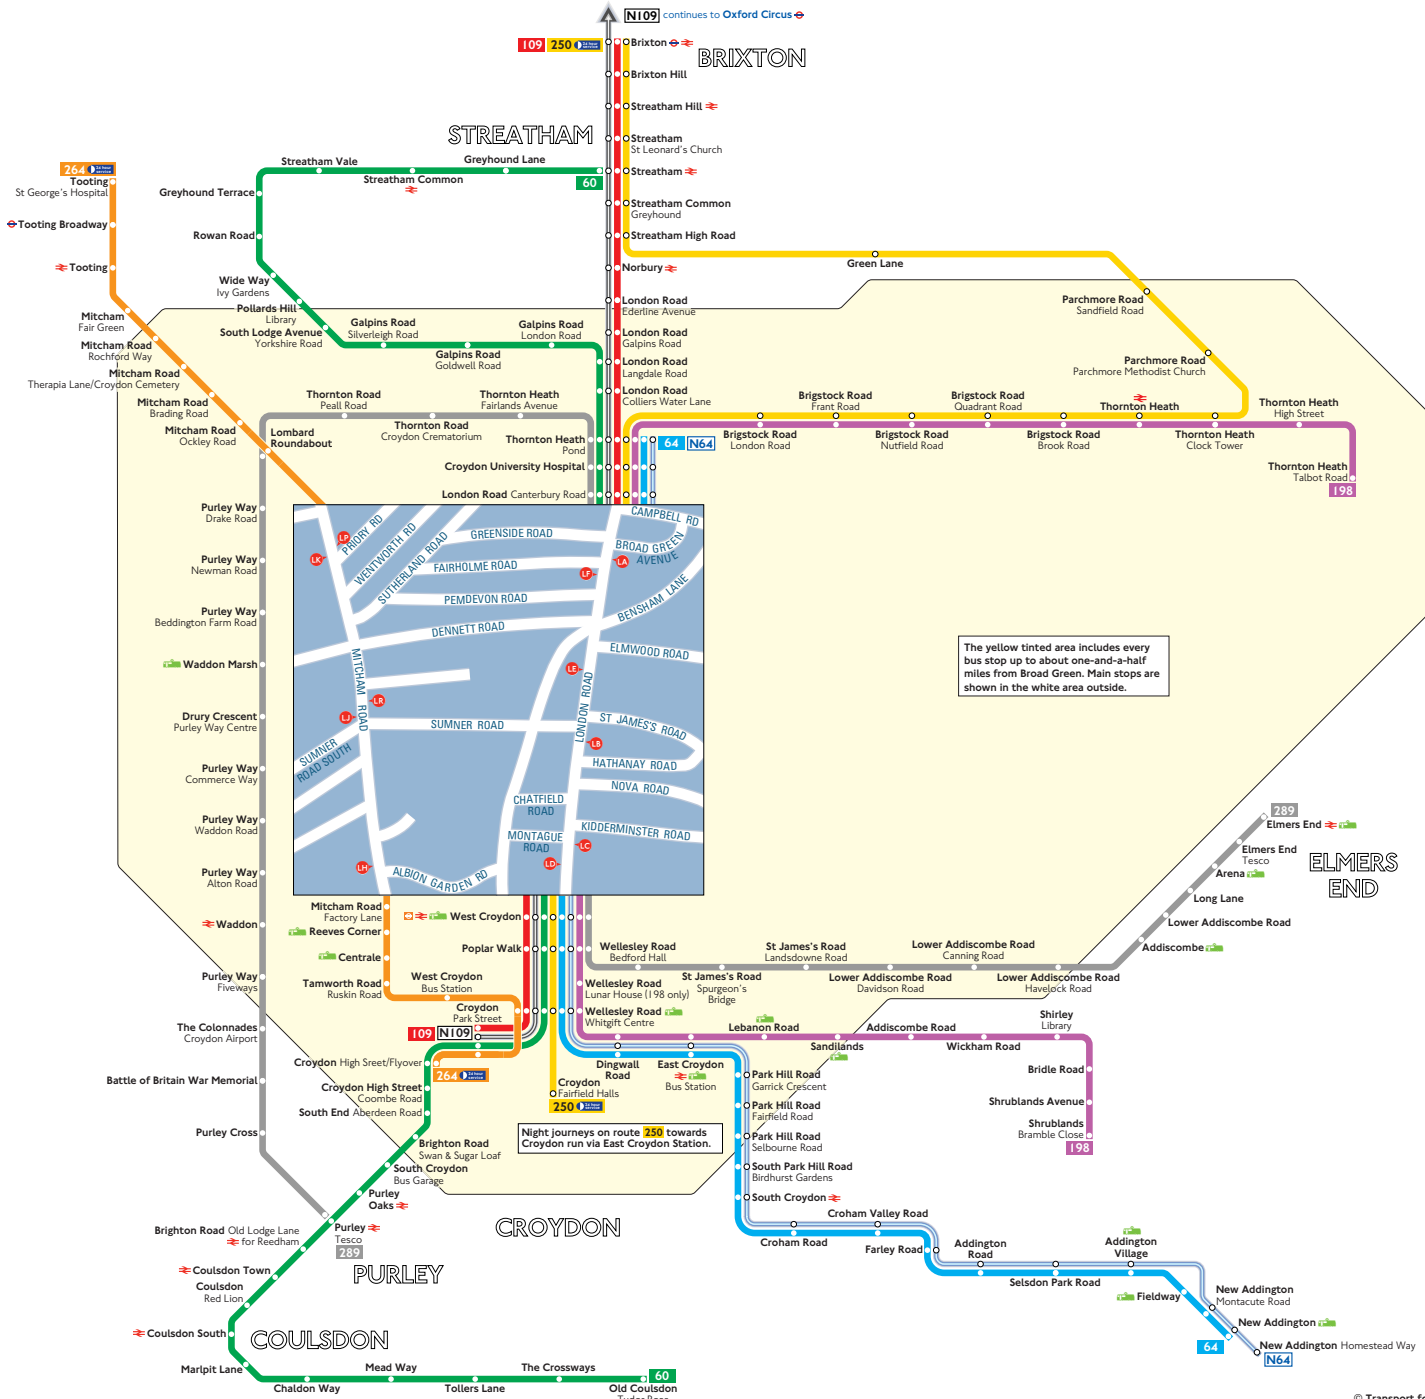

Buses from Broad Green (Croydon)

Key

- 60 Day buses in black
 - N64 Night buses in blue
 - Connections with London Underground
 - Connections with London Overground
 - Connections with National Rail
 - Connections with Tramlink
 - Night journeys only
- Red discs show the bus stop you need for your chosen bus service. The disc appears on the top of the bus stop in the street (see map of town centre in centre of diagram).

Route finder

Day buses including 24-hour services

Bus route	Towards	Bus stops
60	Old Coulsdon	LA, LB, LC
	Streatham	LD, LE, LF
64	New Addington	LA, LB, LC
	Thornton Heath	LD, LE, LF
109	Brixton	LD, LE, LF
	Croydon	LA, LB, LC
198	Shrublands	LA, LB, LC
	Thornton Heath	LD, LE, LF
250	Brixton	LD, LE, LF
	Croydon	LA, LB, LC
264	Croydon	LD, LE, LF
289	Tooting	LD, LE, LF
	Elmers End	LA, LB, LC
	Purley	LD, LE, LF

Night buses

Bus route	Towards	Bus stops
N64	New Addington	LA, LB, LC
	Thornton Heath	LD, LE, LF
NI09	Croydon	LA, LB, LC
	Oxford Circus	LD, LE, LF